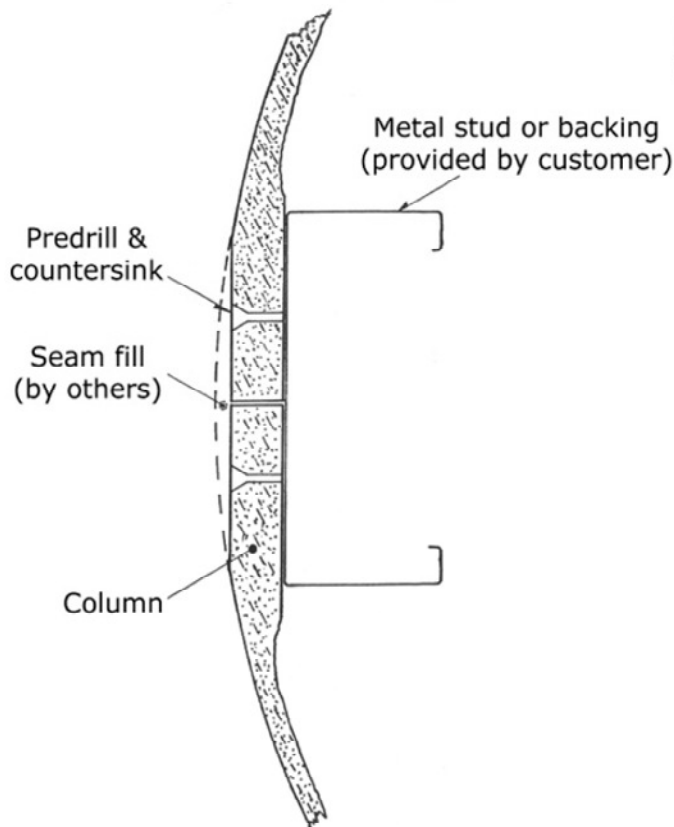

	8' Length	9' Length	10' Length	11' Length	12' Length
12" Diameter	\$599.38	\$653.87	\$708.36	\$762.85	\$817.34
14" Diameter	\$667.84	\$728.55	\$789.26	\$849.98	\$910.69
16" Diameter	\$714.48	\$779.44	\$844.39	\$909.34	\$974.30
19" Diameter	\$857.46	\$935.41	\$1,013.36	\$1,091.31	\$1,169.26
22" Diameter	\$946.76	\$1,032.83	\$1,118.90	\$1,204.97	\$1,291.04
24" Diameter	\$999.36	\$1,090.21	\$1,181.06	\$1,271.91	\$1,362.77
30" Diameter	\$1,344.15	\$1,466.35	\$1,588.54	\$1,710.74	\$1,832.93

Note: Contact us for a complete quote, including crating & shipping.

Edge recessed for perfataping