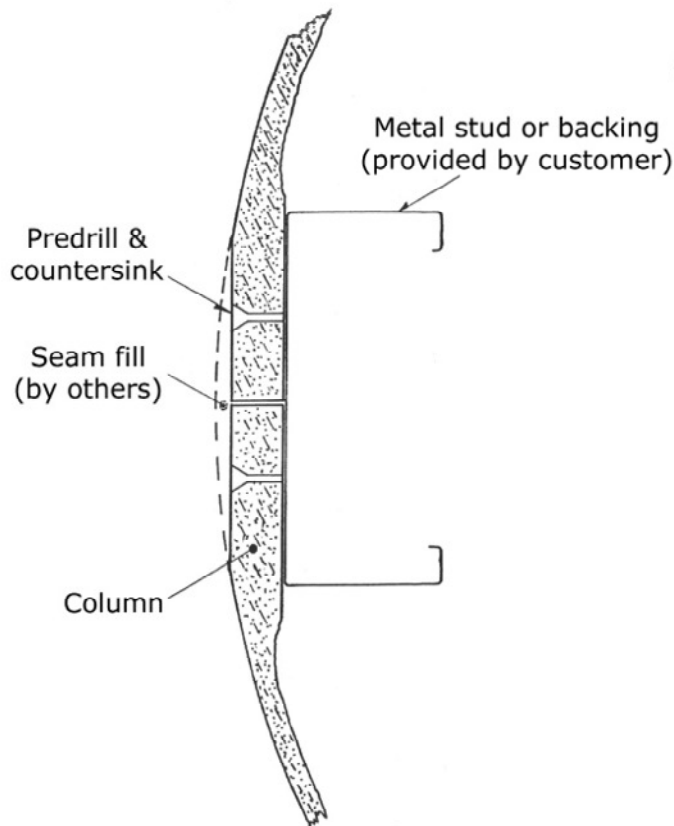

RWM Inc.

6419 South Cottonwood Street, Murray, UT 84107
 Toll Free: 1.855.RWM.ARTS (796-2787) Fax: 1.801.268.2522
 Web: www.rwm-inc.com Email: info@rwm-inc.com
 © Copyright 2017

**Straight Shaft Columns:
 Interior Decorative GFRG (or GRG)**

	8' Length	9' Length	10' Length	11' Length	12' Length
12" Diameter	\$450.32	\$491.26	\$532.20	\$573.14	\$614.08
14" Diameter	\$501.76	\$547.37	\$592.99	\$638.60	\$684.21
16" Diameter	\$536.80	\$585.60	\$634.40	\$683.20	\$732.00
19" Diameter	\$566.91	\$618.45	\$669.99	\$721.53	\$773.07
22" Diameter	\$612.05	\$667.69	\$723.33	\$778.97	\$834.61
24" Diameter	\$646.05	\$704.78	\$763.52	\$822.25	\$880.98
30" Diameter	\$816.07	\$890.25	\$964.44	\$1,038.63	\$1,112.82

Note: Contact us for a complete quote, including crating & shipping.

Edge recessed for perfataping