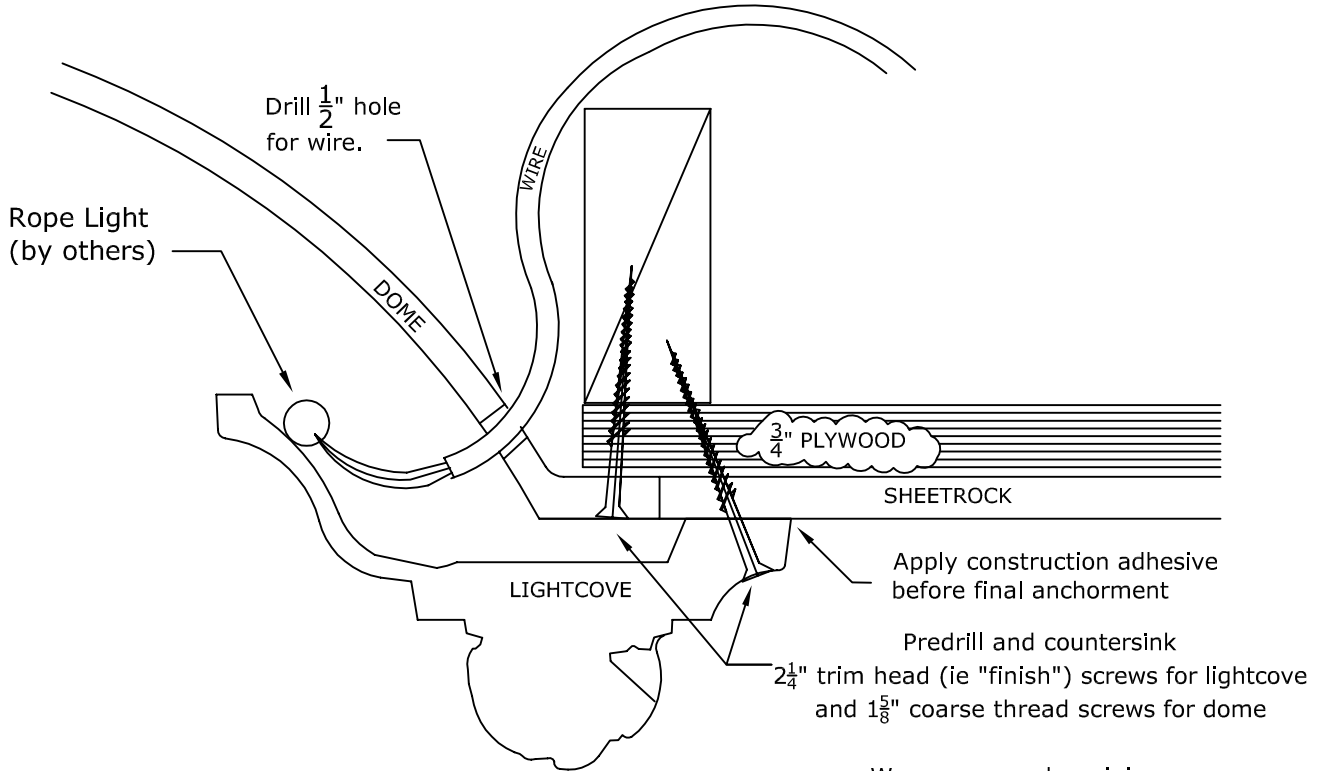

We recommend a minimum of one point of anchor every 16" on lightcover. This is in addition to a minimum of one point of anchor every 16" for the dome bottom flange, and the recommended minimum of tiewire attachments for the dome. Check the spec sheet for your dome.