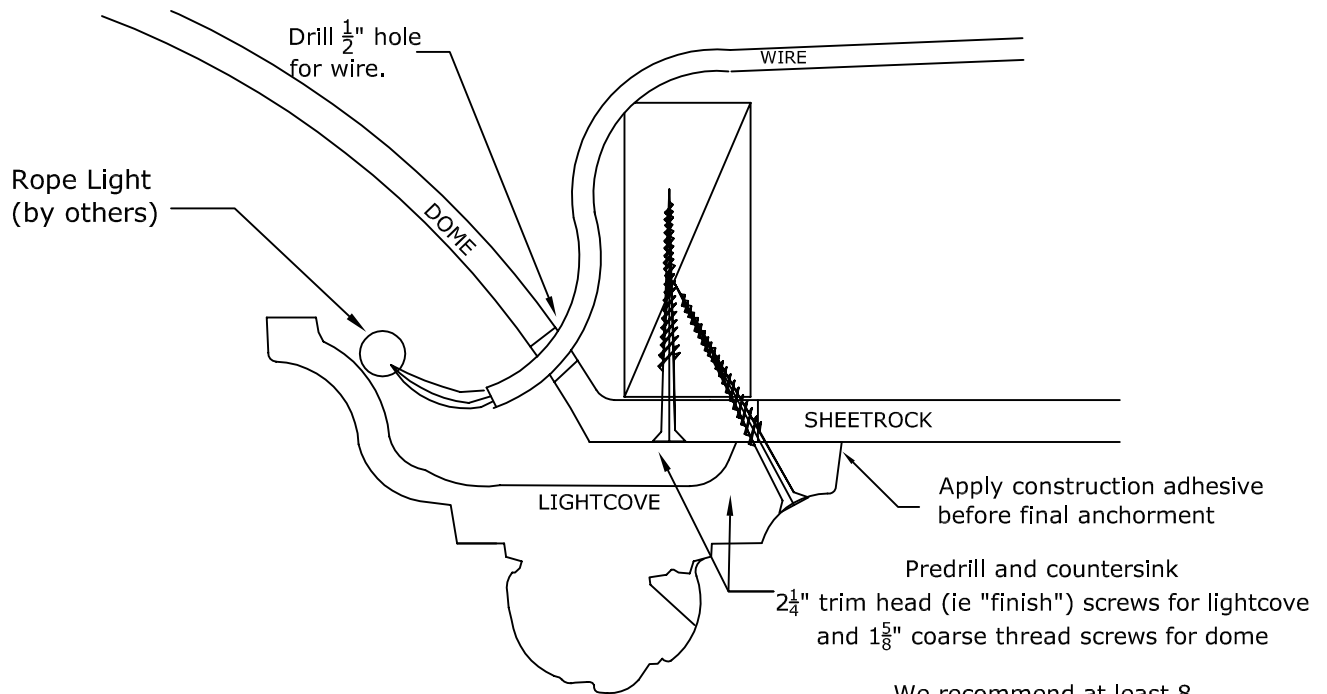

## Acanthus Leaf & Pearl Lightcover: For Select Domes

We recommend at least 8 points of anchor for the light cove (in addition to at least 8 points of anchor for the dome). Larger domes may have special framing suggestions.