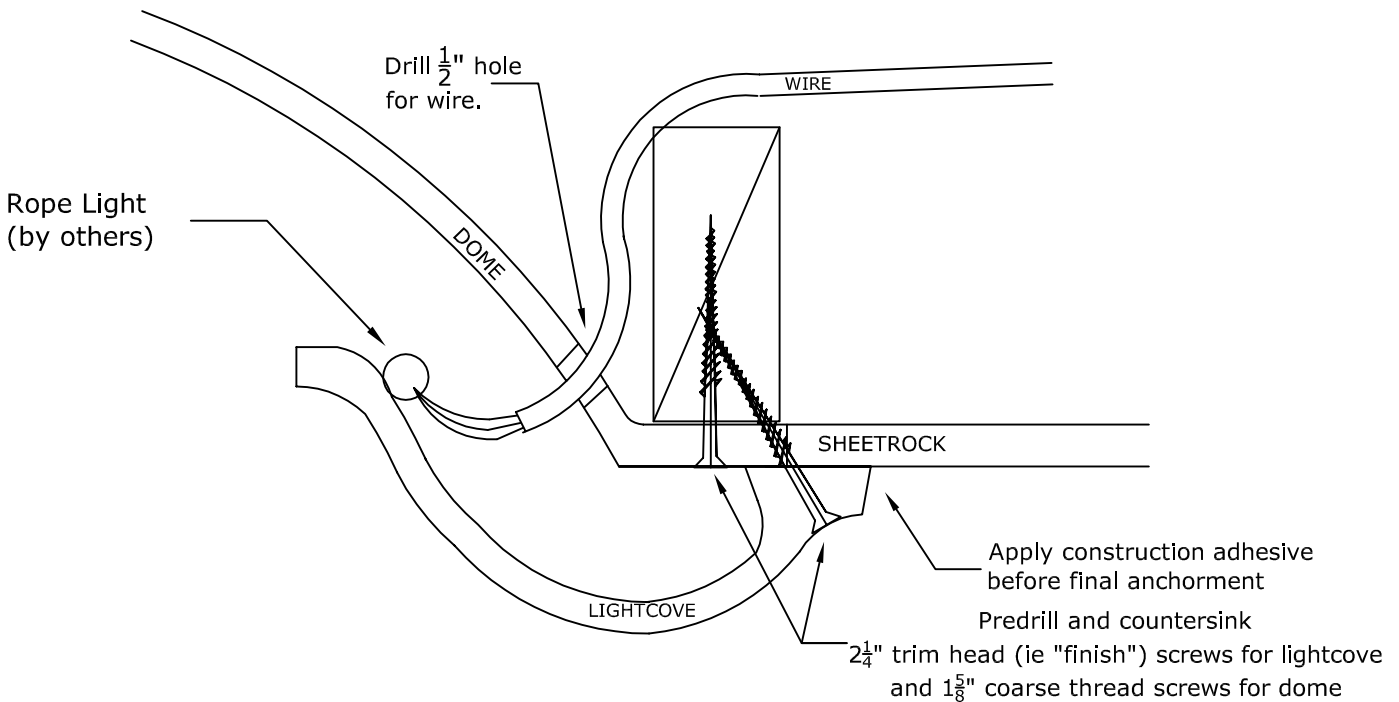

Bullnose Lightcover: For Select Domes

We recommend at least 8 points of anchor for the light cover (in addition to at least 8 points of anchor for the dome). Larger domes may have special framing suggestions.