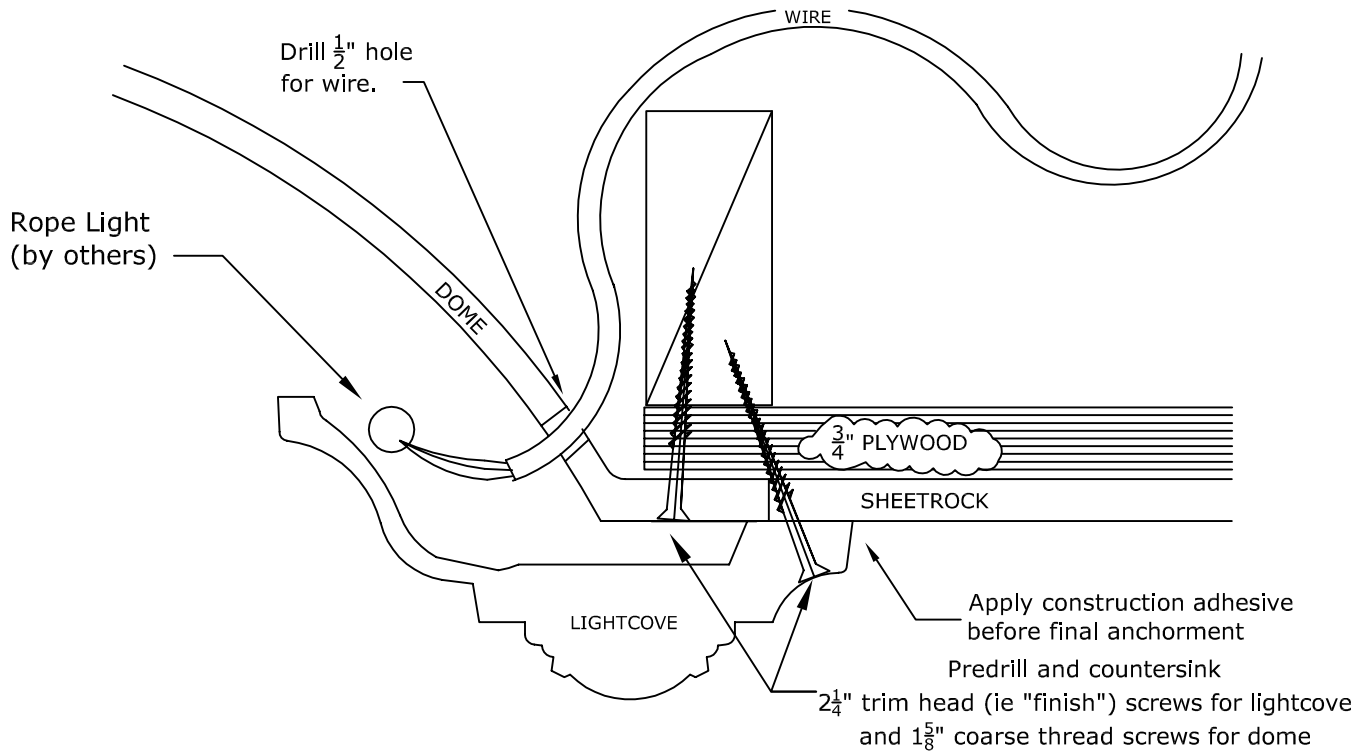

Coin Lightcover: For Select Larger Domes

We recommend a minimum of one point of anchor every 16" on lightcover. This is in addition to a minimum of one point of anchor every 16" for the dome bottom flange, and the recommended minimum of tie wire attachments for the dome. Check the spec sheet for your dome.