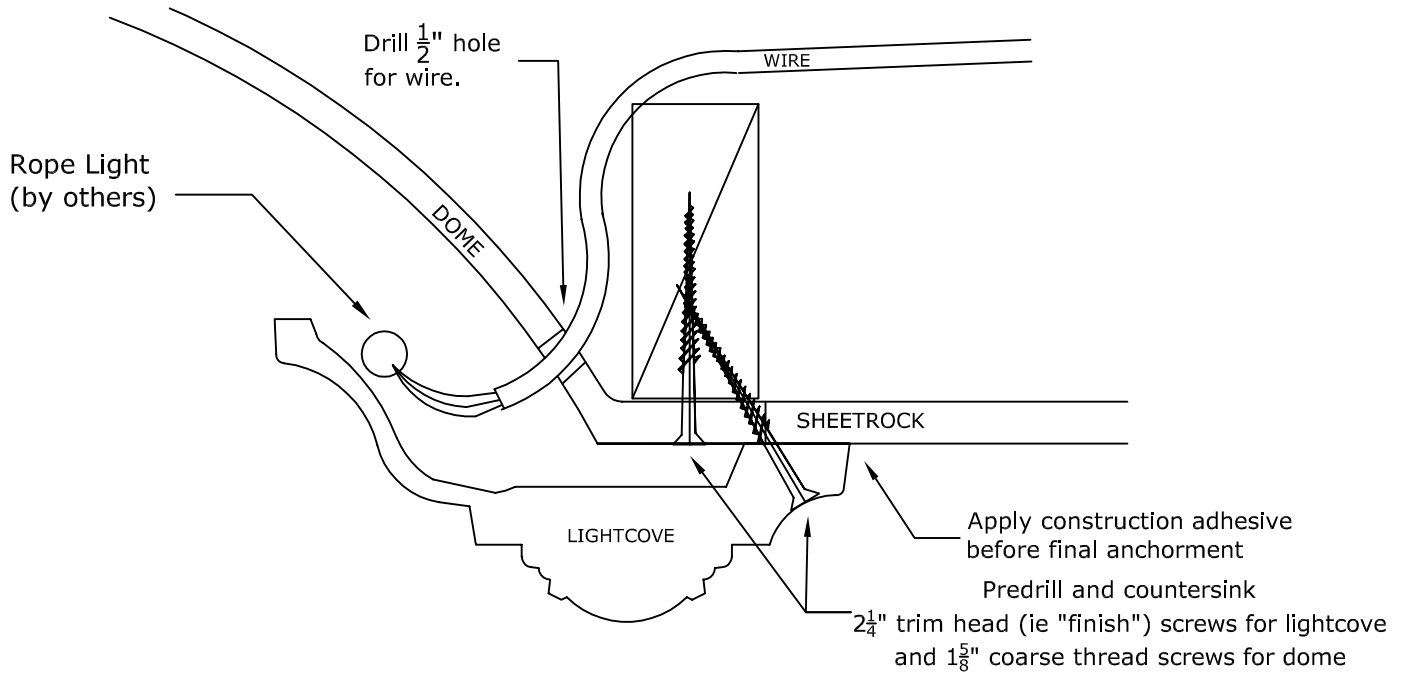

## Coin Lightcover: For Select Domes

We recommend at least 8 points of anchor for the light cover (in addition to at least 8 points of anchor for the dome). Larger domes may have special framing suggestions.