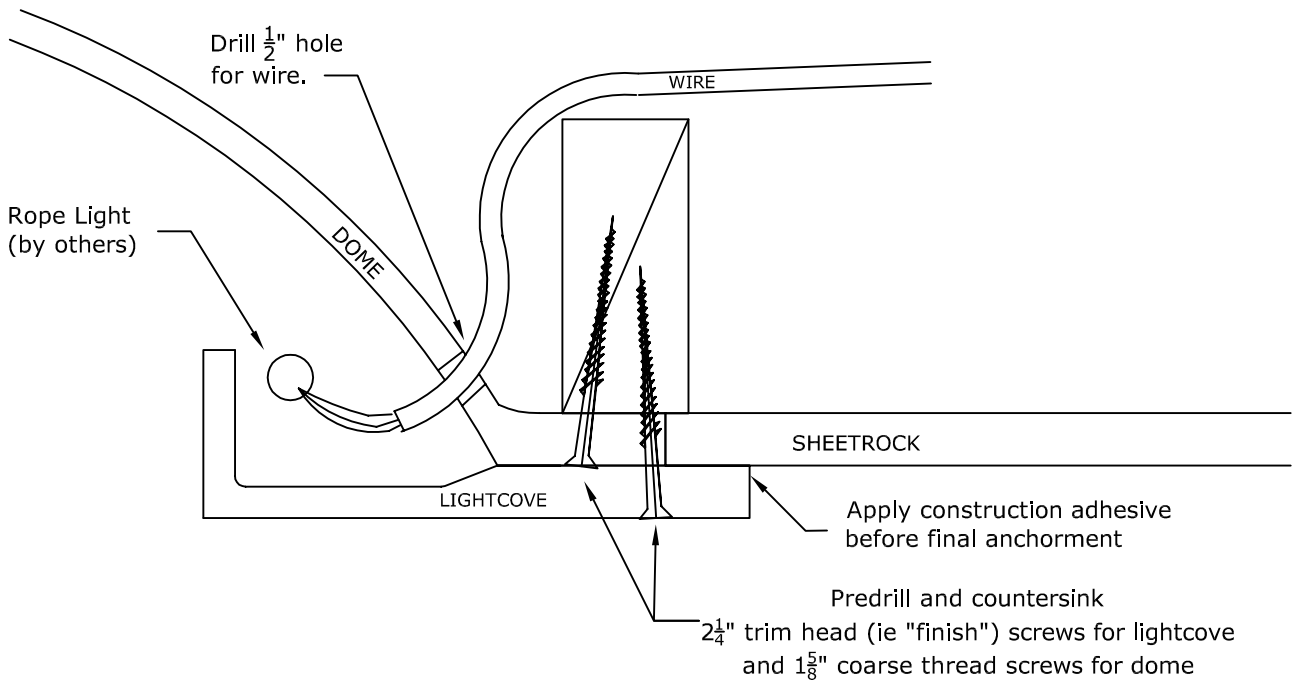

Contemporary Lightcover: For Select Domes

We recommend at least 8 points of anchor for the light cove (in addition to at least 8 points of anchor for the dome). Larger domes may have special framing suggestions.