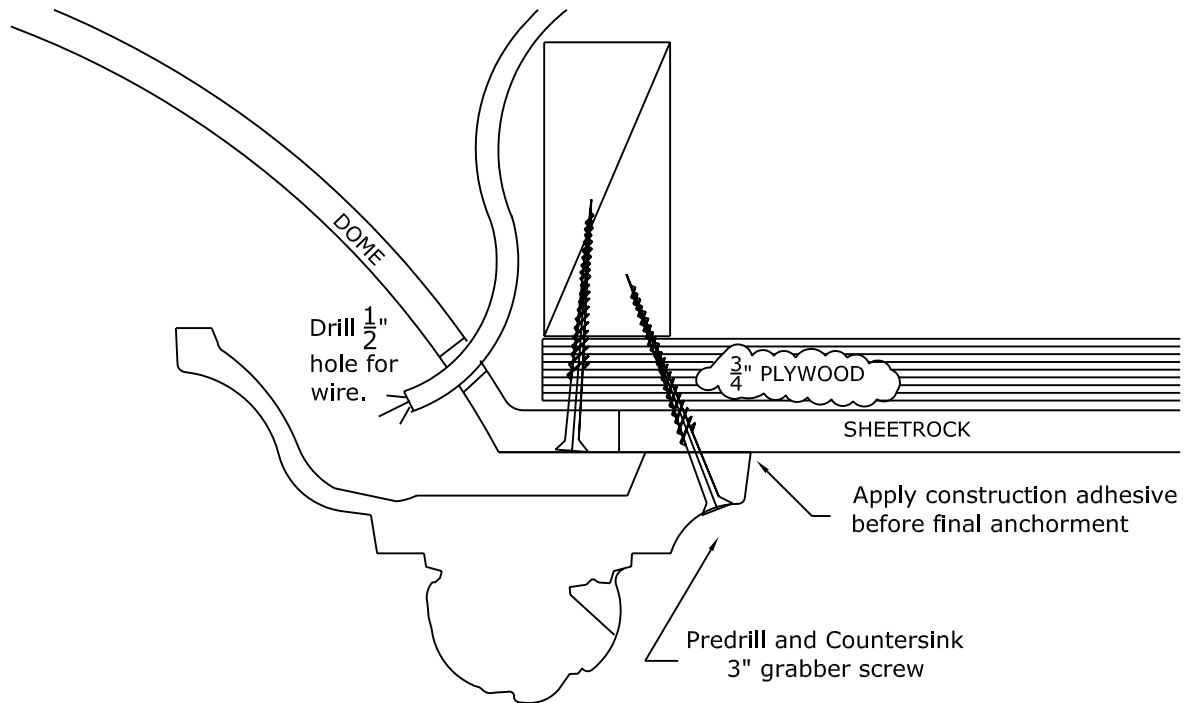

We recommend a minimum of one point of anchor every 16" on lightcove. (this is in addition to a minimum of one point of anchor every 16" for the dome bottom flange, and the recommended minimum of tiewire attachments for the dome. Check the spec sheet for your dome.)