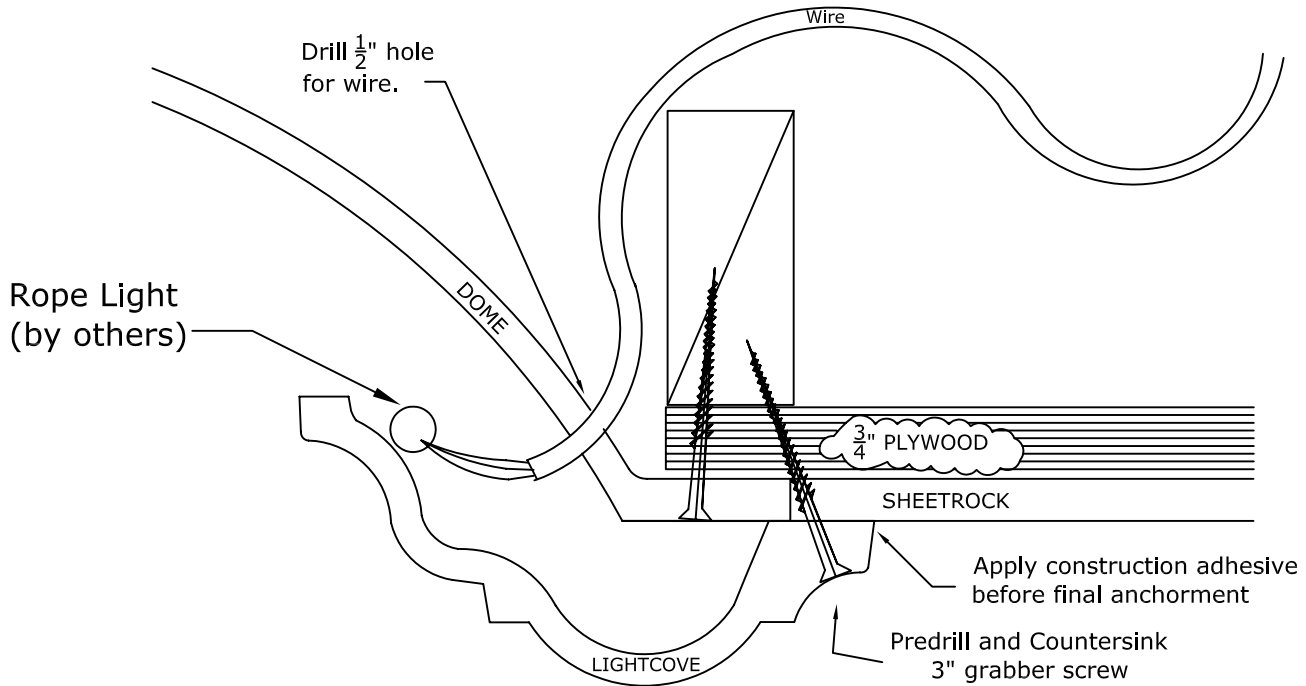

Standard Lightcover Detail: For Larger Round & Oval Domes

We recommend a minimum of one point of anchor every 16" on lightcover. (this is in addition to a minimum of one point of anchor every 16" for the dome bottom flange, and the recommended minimum of tie wire attachments for the dome. Check the spec sheet for your dome.)