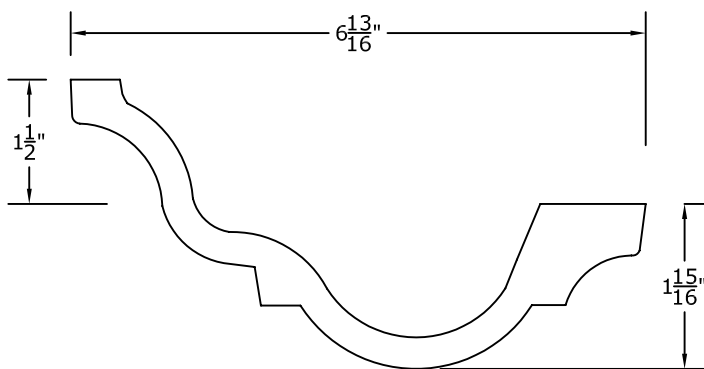

Standard Lightcove Detail: For Standard Round & Oval Domes*

We recommend at least 8 points of anchor for the light cove (in addition to at least 8 points of anchor for the dome). Larger domes may have special framing suggestions.

* See special framing suggestions for larger round and oval domes.