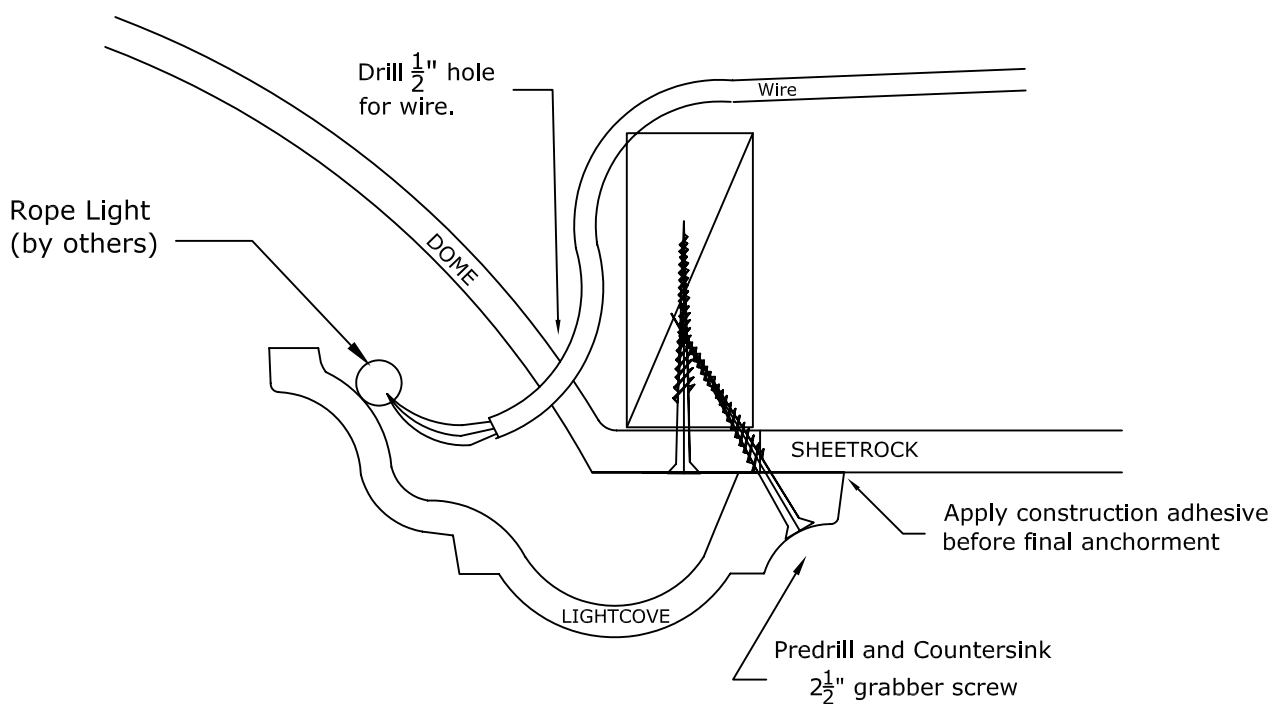

Standard Lightcove Detail: For Standard Round & Oval Domes*

We recommend at least 8 points of anchor for the light cove (in addition to at least 8 points of anchor for the dome). Larger domes may have special framing suggestions.

* See special framing suggestions for larger round and oval domes.