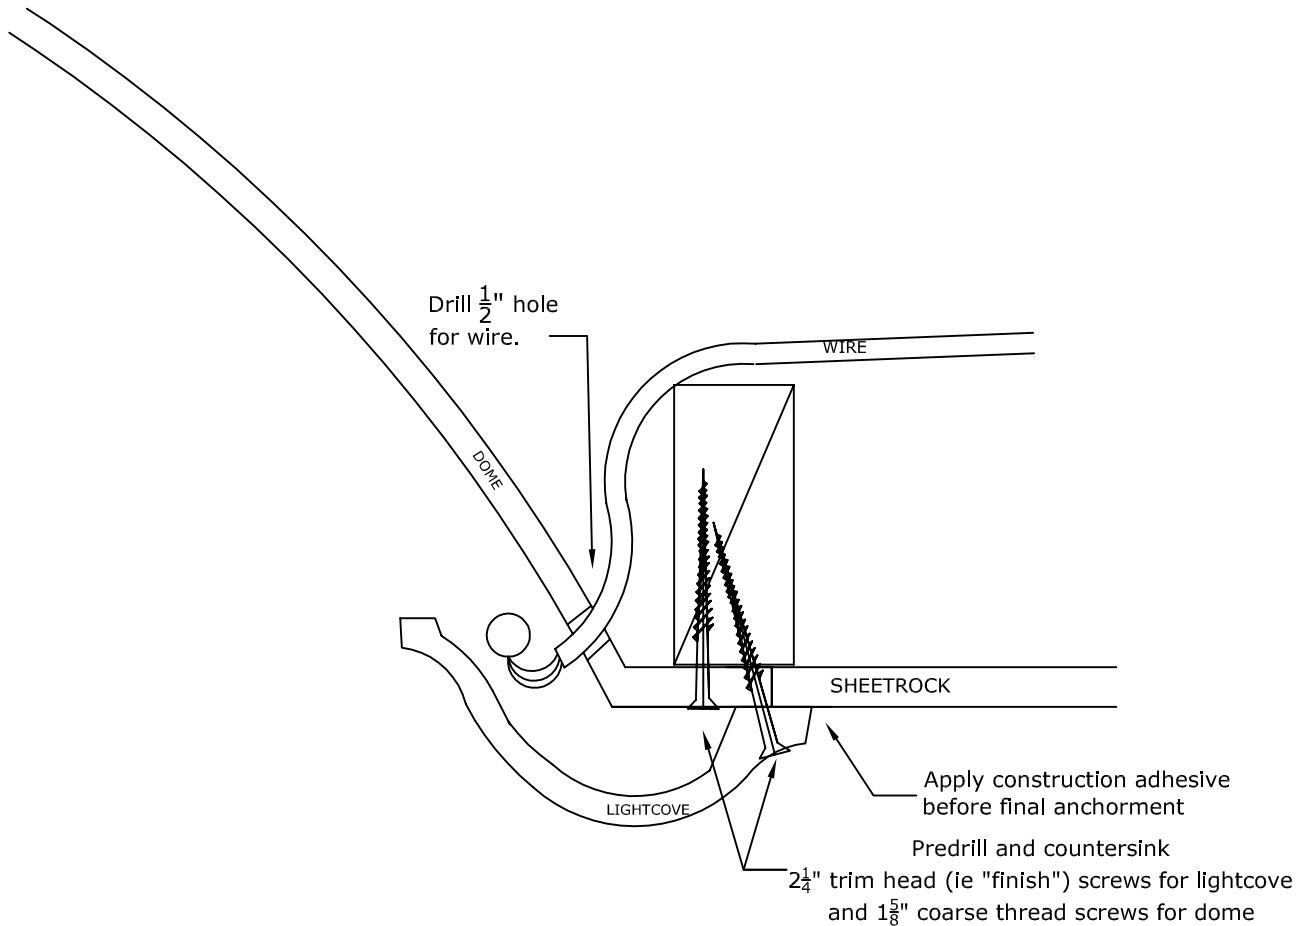

Bullnose Lightcover: For Select Smaller Domes

We recommend at least 8 points of anchor for the light cover (in addition to at least 8 points of anchor for the dome). Larger domes may have special framing suggestions.