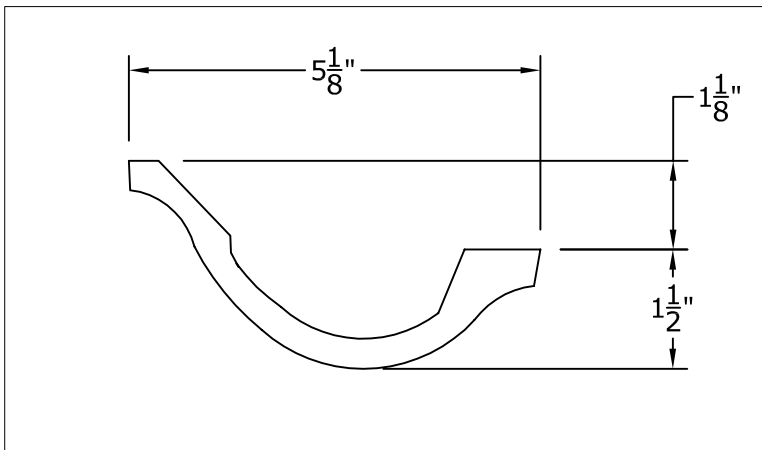

### Bullnose Lightcove: For Select Smaller Domes

We recommend at least 8 points of anchor for the light cove (in addition to at least 8 points of anchor for the dome). Larger domes may have special framing suggestions.