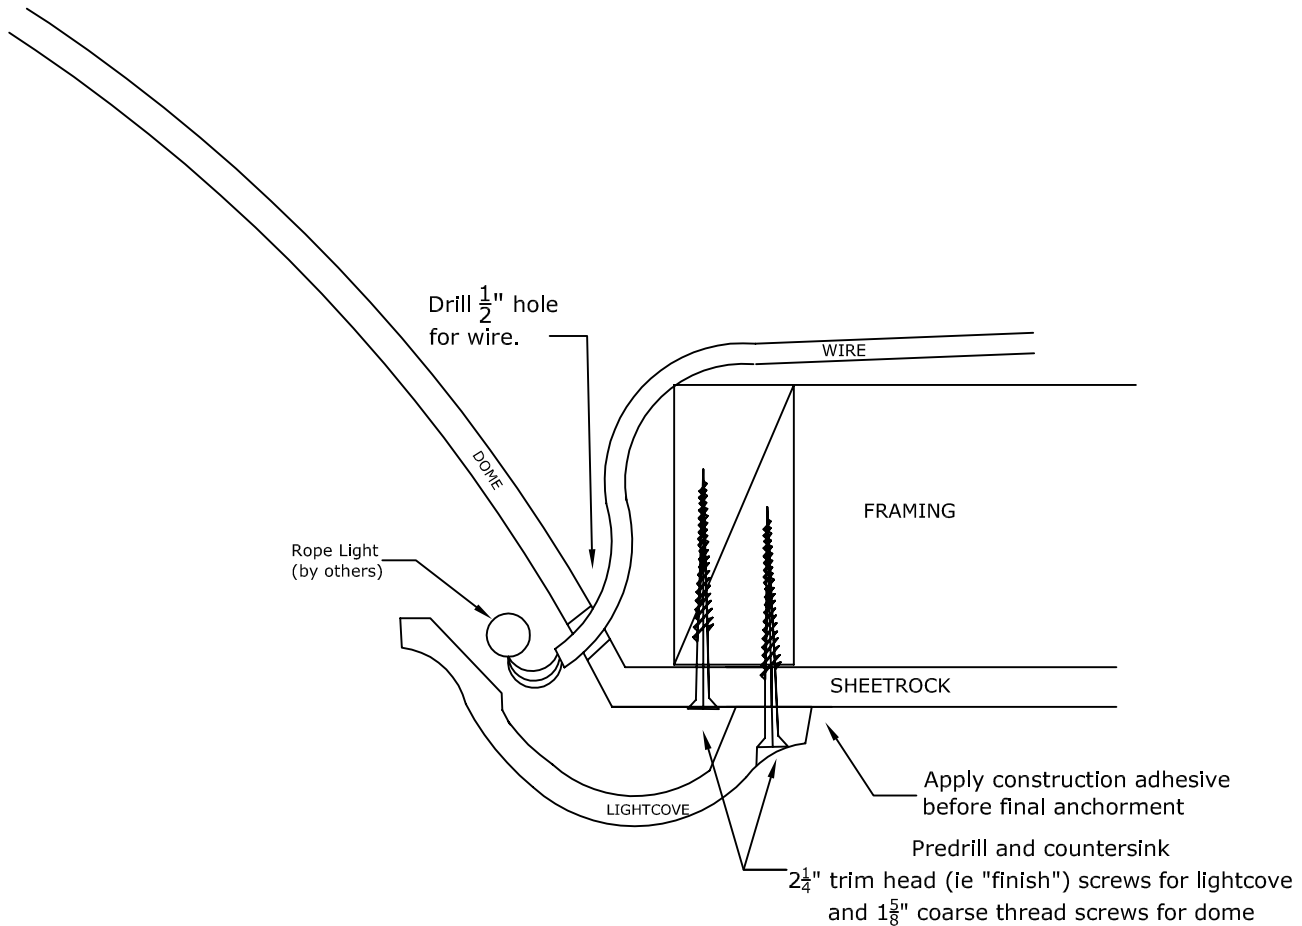

### Bullnose Lightcove: For Select Smaller Domes

We recommend at least 8 points of anchor for the light cove (in addition to at least 8 points of anchor for the dome). Larger domes may have special framing suggestions.