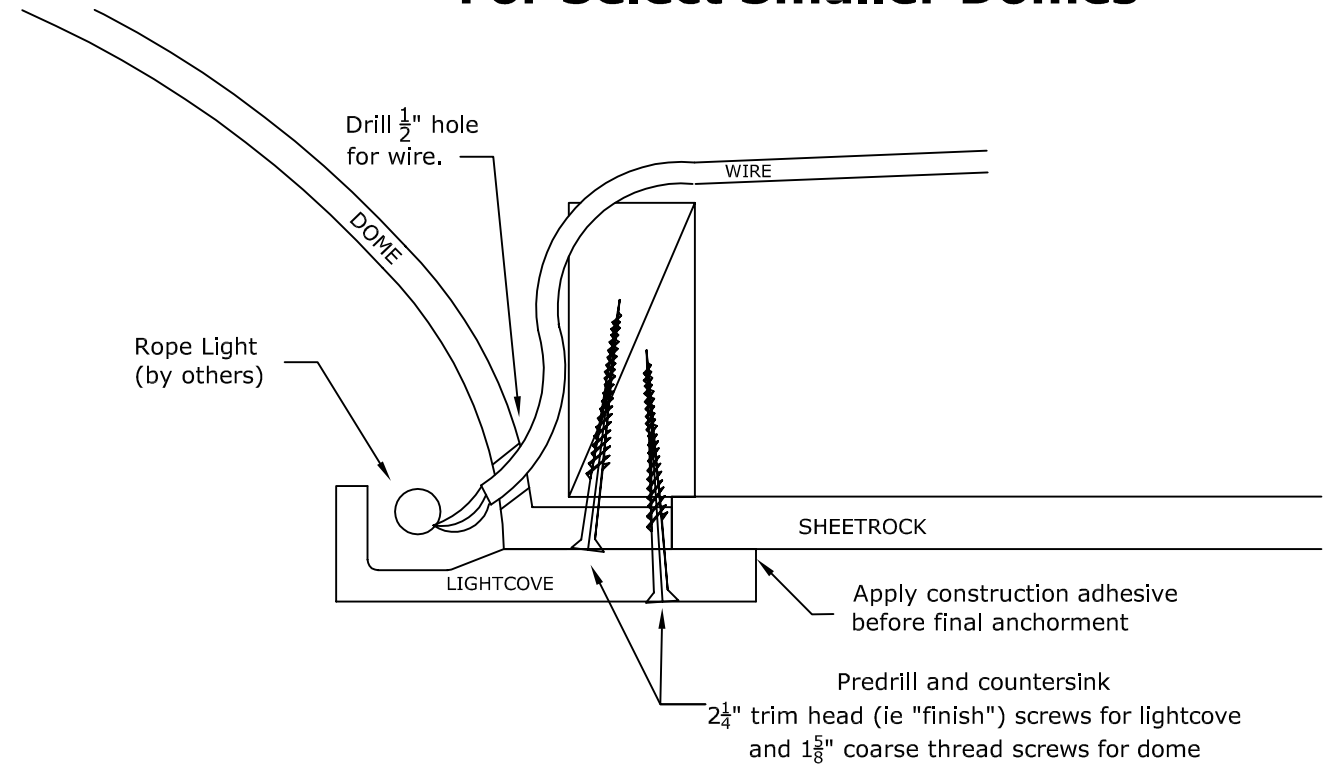

### Contemporary Lightcover: For Select Smaller Domes

We recommend at least 8 points of anchor for the light cover (in addition to at least 8 points of anchor for the dome). Larger domes may have special framing suggestions.