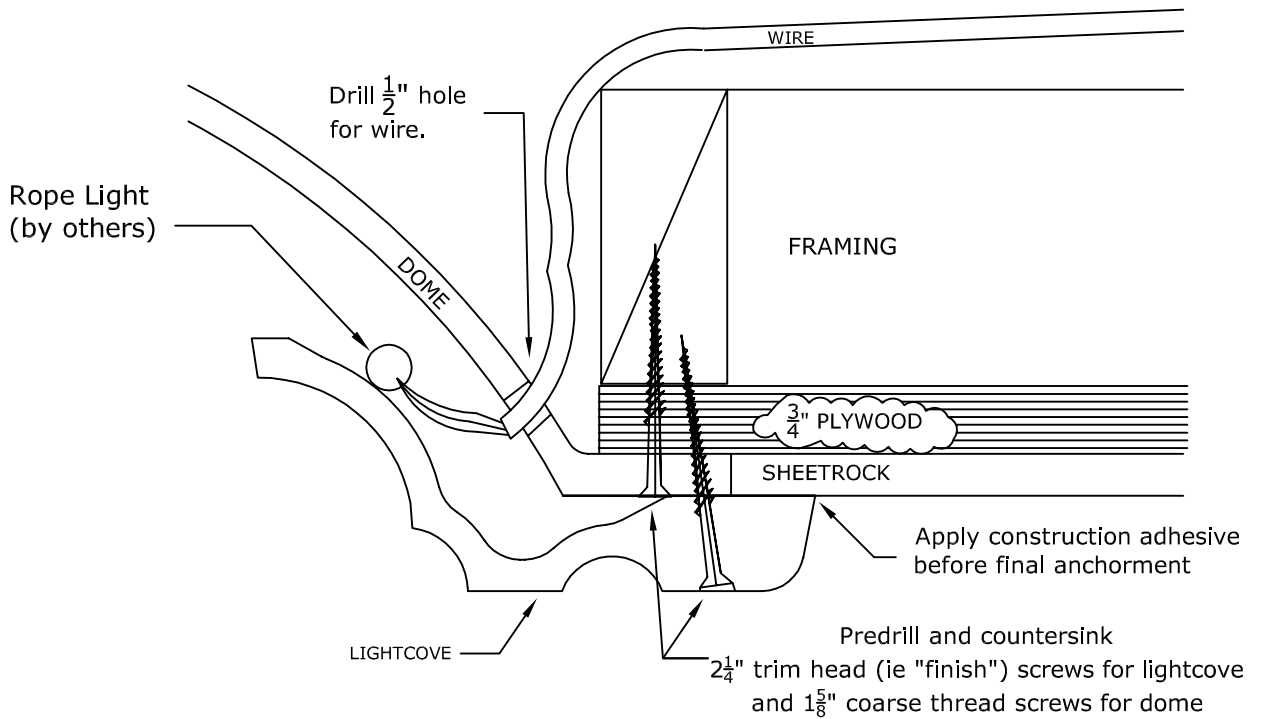

We recommend a minimum of one point of anchor every 16" on lightcover. This is in addition to a minimum of one point of anchor every 16" for the dome bottom flange, and the recommended minimum of tiewire attachments for the dome. Check the spec sheet for your dome.