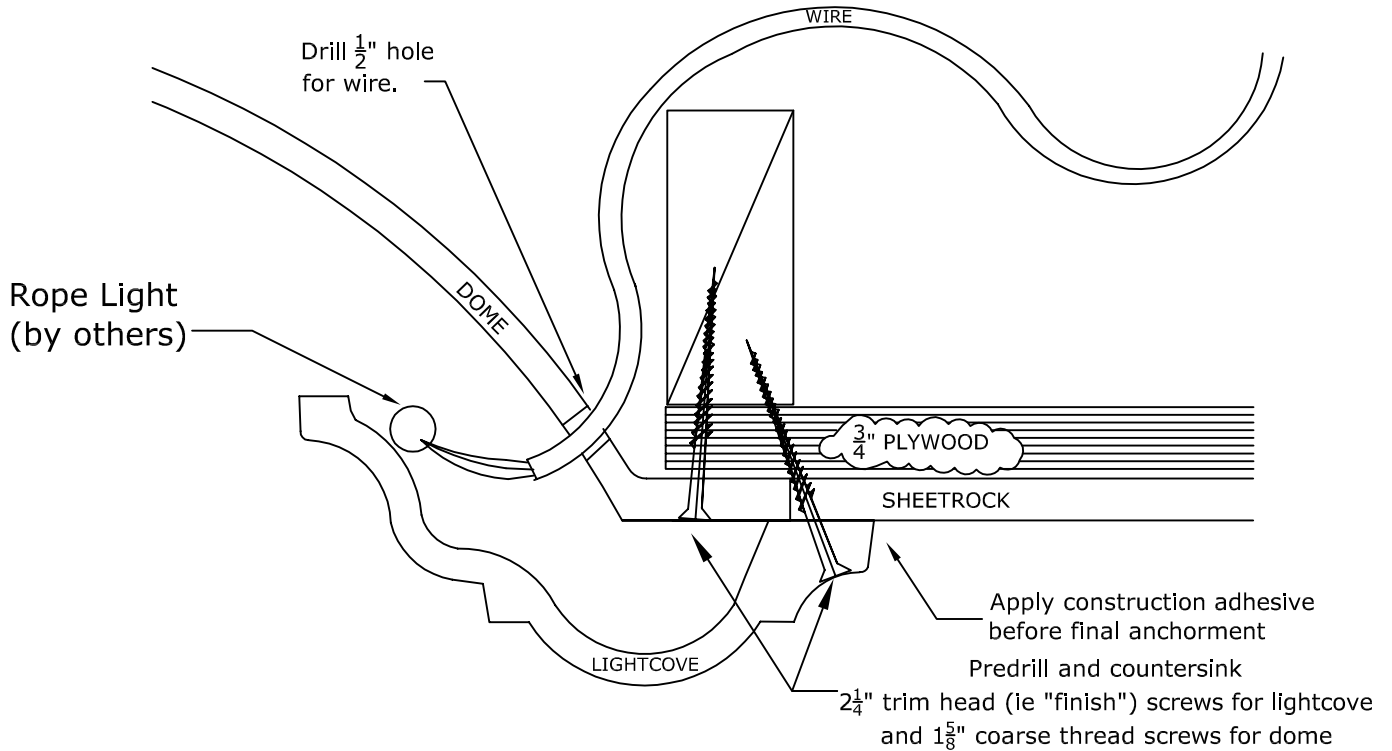

## Traditional Lightcover: For Select Larger Domes

We recommend a minimum of one point of anchor every 16" on lightcover. This is in addition to a minimum of one point of anchor every 16" for the dome bottom flange, and the recommended minimum of tiewire attachments for the dome. Check the spec sheet for your dome.