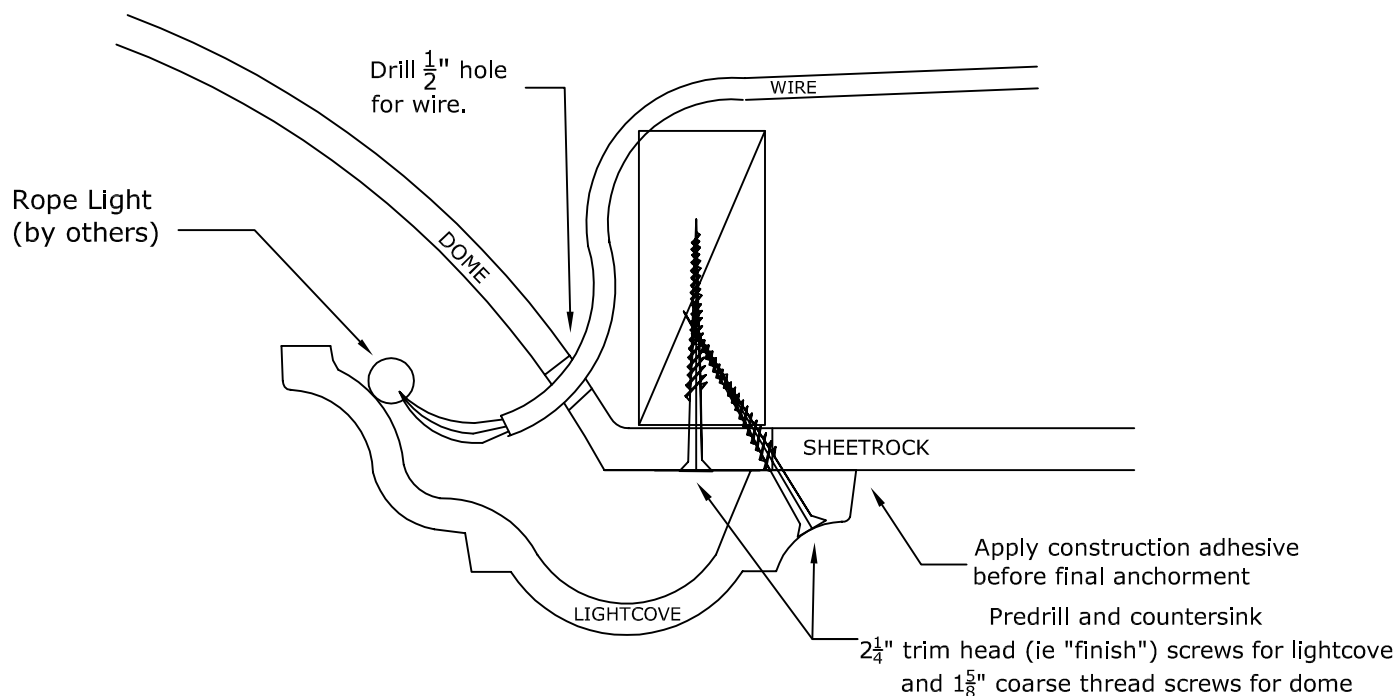

## Traditional Lightcover: For Select Domes

We recommend at least 8 points of anchor for the light cover (in addition to at least 8 points of anchor for the dome). Larger domes may have special framing suggestions.