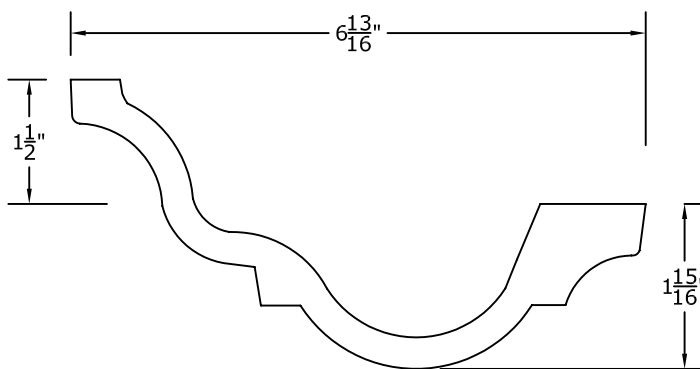

108" x 70" x 11 $\frac{1}{4}$ " Oval Dome

RWM®

© Copyright 2012

RWM Inc.

6419 South Cottonwood Street, Murray, Utah 84107

Phone: 801-268-2400 Toll Free: 1-855-RWM-ARTS (796-2787)

Fax: 801-268-2522 E-mail: info@rwm-inc.com

Visit our website at www.rwm-inc.com

108" x 70" x 11 $\frac{1}{4}$ " Oval Dome Framing Detail

© Copyright 2012

RWM Inc.

6419 South Cottonwood Street, Murray, Utah 84107
Phone: 801-268-2400 Toll Free: 1-855-RWM-ARTS (796-2787)
Fax: 801-268-2522 E-mail: info@rwm-inc.com

Visit our website at www.rwm-inc.com

Standard Lightcove Detail: For Standard Round & Oval Domes*

We recommend at least 8 points of anchor for the light cove (in addition to at least 8 points of anchor for the dome). Larger domes may have special framing suggestions.