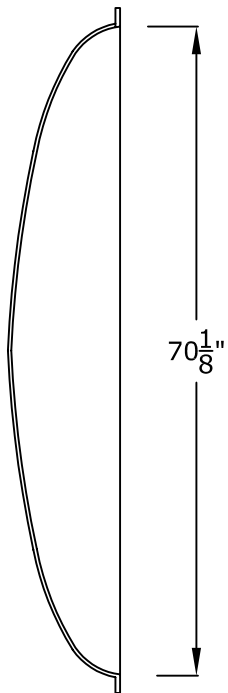

108" x 70" x 11 $\frac{1}{4}$ " Oval Dome

RWM®

© Copyright 2012

RWM Inc.

6419 South Cottonwood Street, Murray, Utah 84107

Phone: 801-268-2400 Toll Free: 1-855-RWM-ARTS (796-2787)

Fax: 801-268-2522 E-mail: info@rwm-inc.com

Visit our website at www.rwm-inc.com

108" x 70" x 11 $\frac{1}{4}$ " Oval Dome Framing Detail

© Copyright 2012

RWM Inc.

6419 South Cottonwood Street, Murray, Utah 84107
Phone: 801-268-2400 Toll Free: 1-855-RWM-ARTS (796-2787)
Fax: 801-268-2522 E-mail: info@rwm-inc.com

Visit our website at www.rwm-inc.com

Standard Lightcove Detail: For Standard Round & Oval Domes*

We recommend at least 8 points of anchor for the light cove (in addition to at least 8 points of anchor for the dome). Larger domes may have special framing suggestions.

* See special framing suggestions for larger round and oval domes.