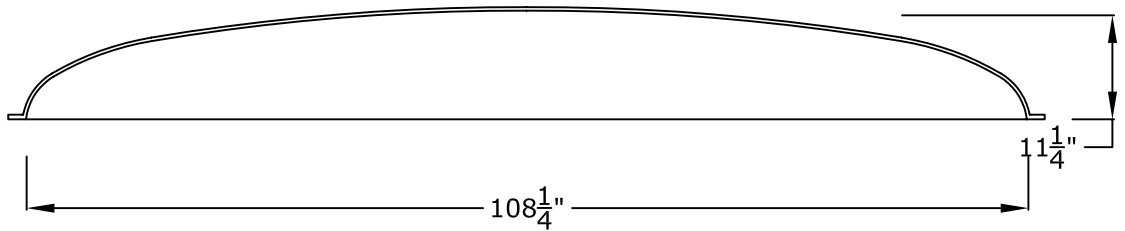

RWM®

© Copyright 2012

RWM Inc.

6419 South Cottonwood Street, Murray, Utah 84107

Phone: 801-268-2400 Toll Free: 1-855-RWM-ARTS (796-2787)

Fax: 801-268-2522 E-mail: info@rwm-inc.com

Visit our website at www.rwm-inc.com

108" x 70" x 11 $\frac{1}{4}$ " Oval Dome