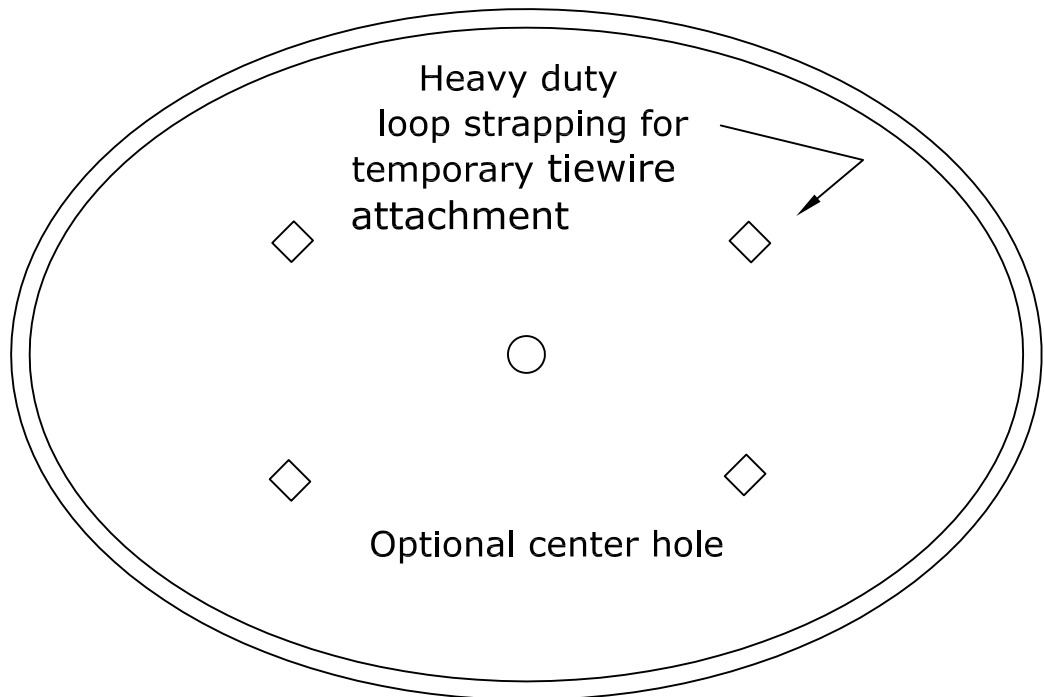

RWM®

© Copyright 2012

RWM Inc.

6419 South Cottonwood Street, Murray, Utah 84107

Phone: 801-268-2400 Toll Free: 1-855-RWM-ARTS (796-2787)

Fax: 801-268-2522 E-mail: info@rwm-inc.com

Visit our website at www.rwm-inc.com

108" x 70" x 11 $\frac{1}{4}$ " Oval Dome