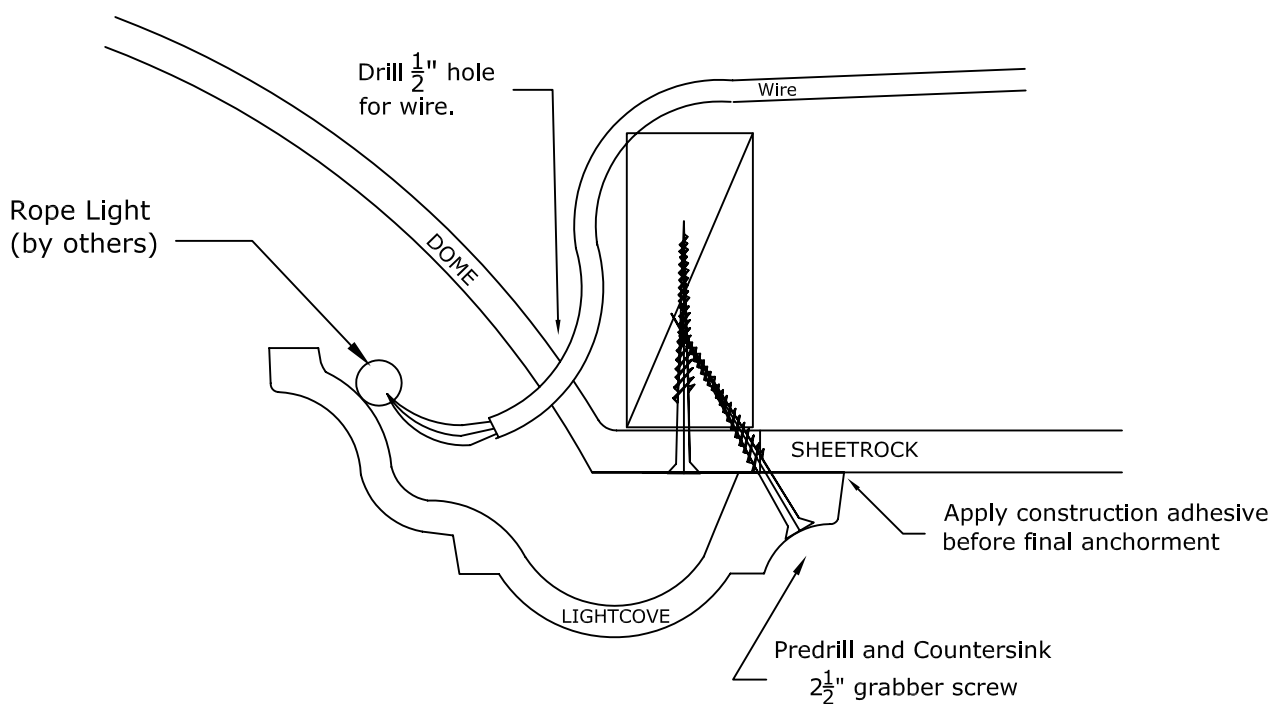

Visit our website at www.rwm-inc.com

Standard Lightcove Detail: For Standard Round & Oval Domes*

We recommend at least 8 points of anchor for the light cove (in addition to at least 8 points of anchor for the dome). Larger domes may have special framing suggestions.