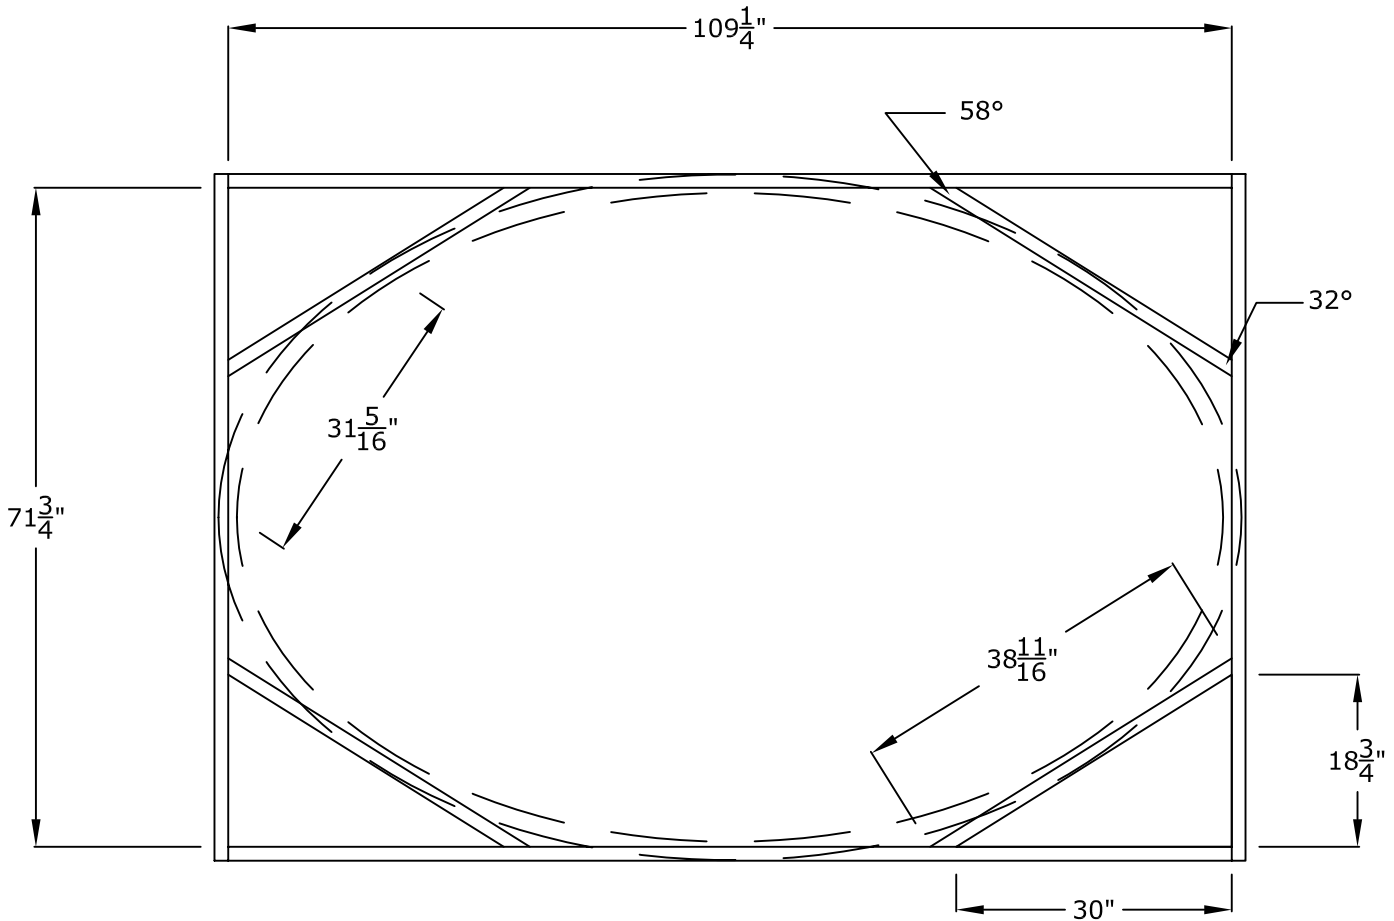

108" x 70" x 11 $\frac{1}{4}$ " Oval Dome

RWM®

© Copyright 2012

RWM Inc.

6419 South Cottonwood Street, Murray, Utah 84107

Phone: 801-268-2400 Toll Free: 1-855-RWM-ARTS (796-2787)

Fax: 801-268-2522 E-mail: info@rwm-inc.com

Visit our website at www.rwm-inc.com

108" x 70" x 11 $\frac{1}{4}$ " Oval Dome Framing Detail

© Copyright 2012

RWM Inc.

6419 South Cottonwood Street, Murray, Utah 84107
Phone: 801-268-2400 Toll Free: 1-855-RWM-ARTS (796-2787)
Fax: 801-268-2522 E-mail: info@rwm-inc.com

Visit our website at www.rwm-inc.com

Standard Lightcove Detail: For Standard Round & Oval Domes*

We recommend at least 8 points of anchor for the light cove (in addition to at least 8 points of anchor for the dome). Larger domes may have special framing suggestions.