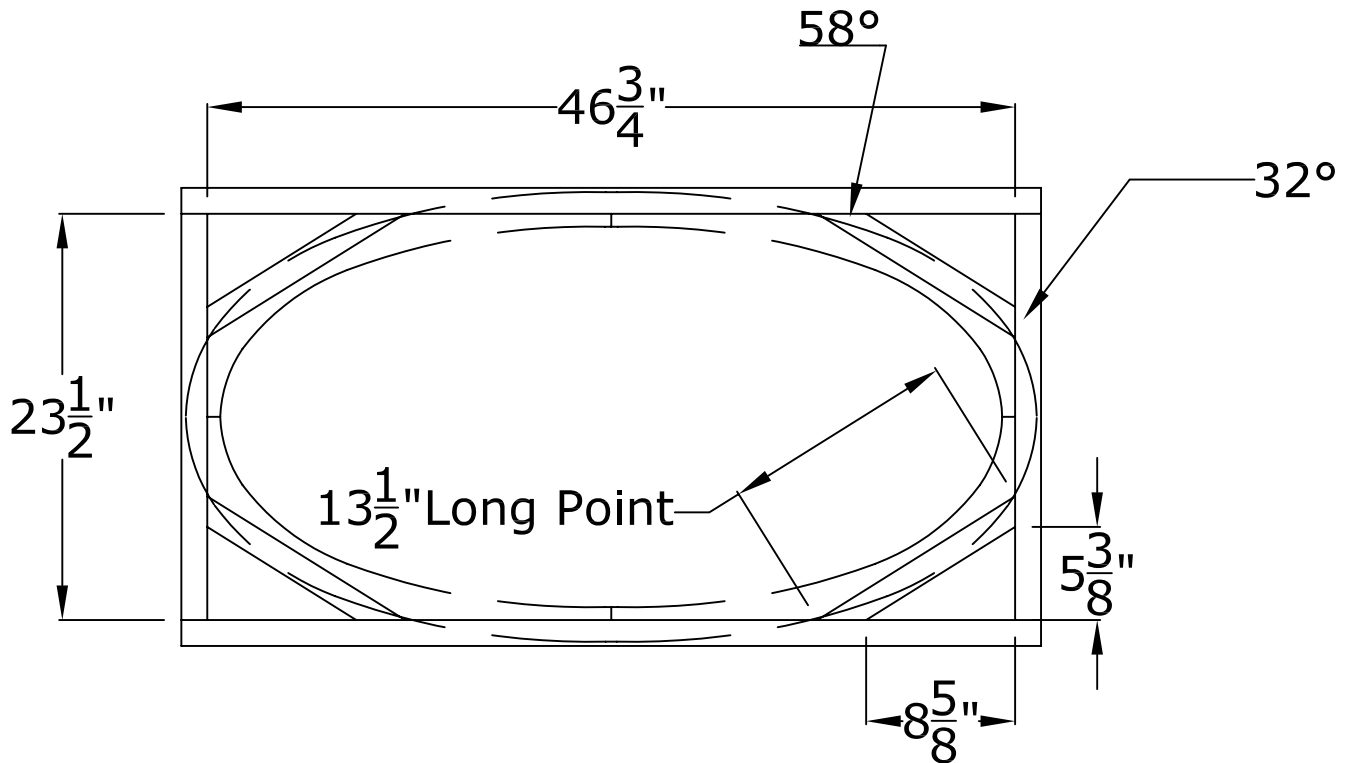

### 45" X 22" X 10" Oval Dome

© Copyright 2012

### 45" X 22" X 10" Oval Dome Framing Layout

© Copyright 2012