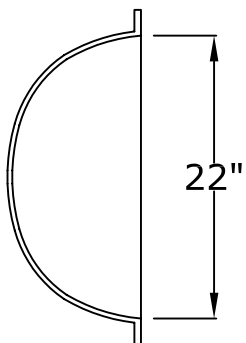

### 45" X 22" X 10" Oval Dome

© Copyright 2012

### 45" X 22" X 10" Oval Dome Framing Layout

© Copyright 2012