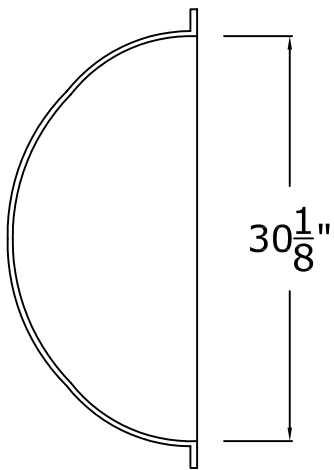

## 45" X 30" X 12" Oval Dome

© Copyright 2012

## 45" X 30" X 12" Oval Dome Framing Detail

© Copyright 2012

## Standard Lightcove Detail: For Standard Round & Oval Domes\*

We recommend at least 8 points of anchor for the light cove (in addition to at least 8 points of anchor for the dome). Larger domes may have special framing suggestions.