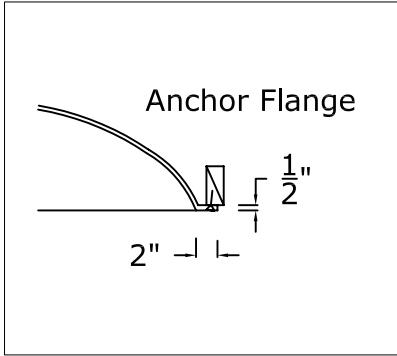

© Copyright 2012

RWM Inc.

6419 South Cottonwood Street, Murray, Utah 84107
Phone: 801-268-2400 Toll Free: 1-855-RWM-ARTS (796-2787)
Fax: 801-268-2522 E-mail: info@rwm-inc.com
Visit our website at www.rwm-inc.com

45" X 30" X 12" Oval Dome