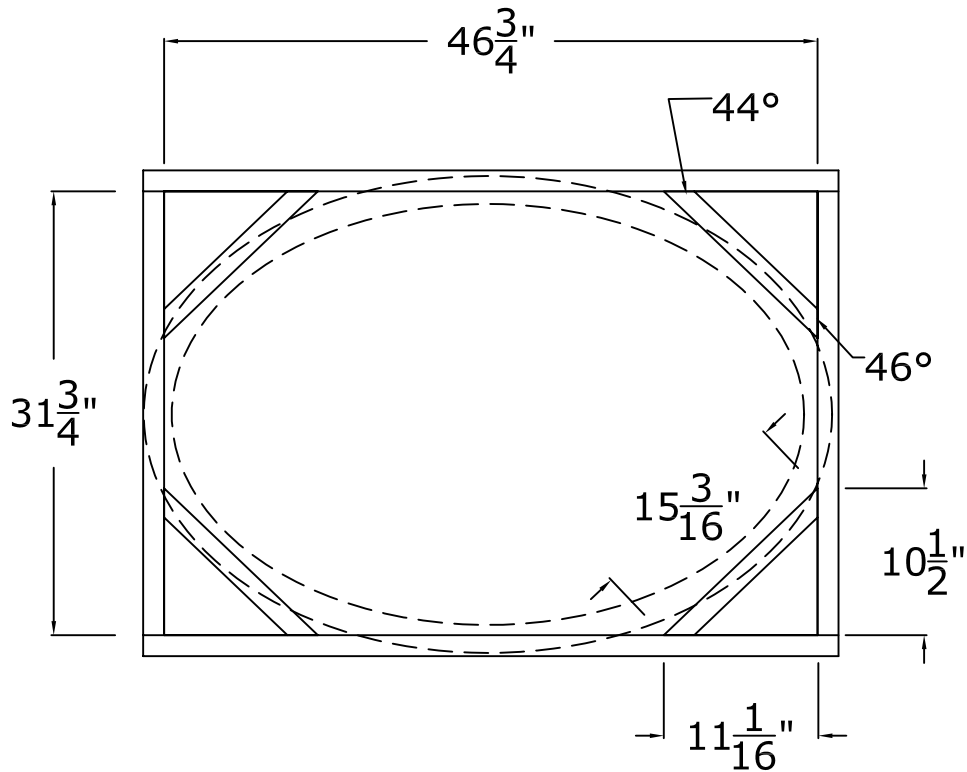

## 45" X 30" X 12" Oval Dome

© Copyright 2012

## 45" X 30" X 12" Oval Dome Framing Detail

© Copyright 2012