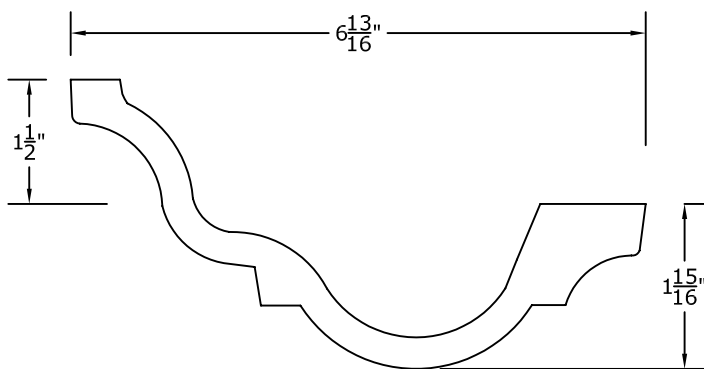

## 45" X 30" X 12" Oval Dome Framing Detail

© Copyright 2012

## Standard Lightcove Detail: For Standard Round & Oval Domes\*

We recommend at least 8 points of anchor for the light cove (in addition to at least 8 points of anchor for the dome). Larger domes may have special framing suggestions.