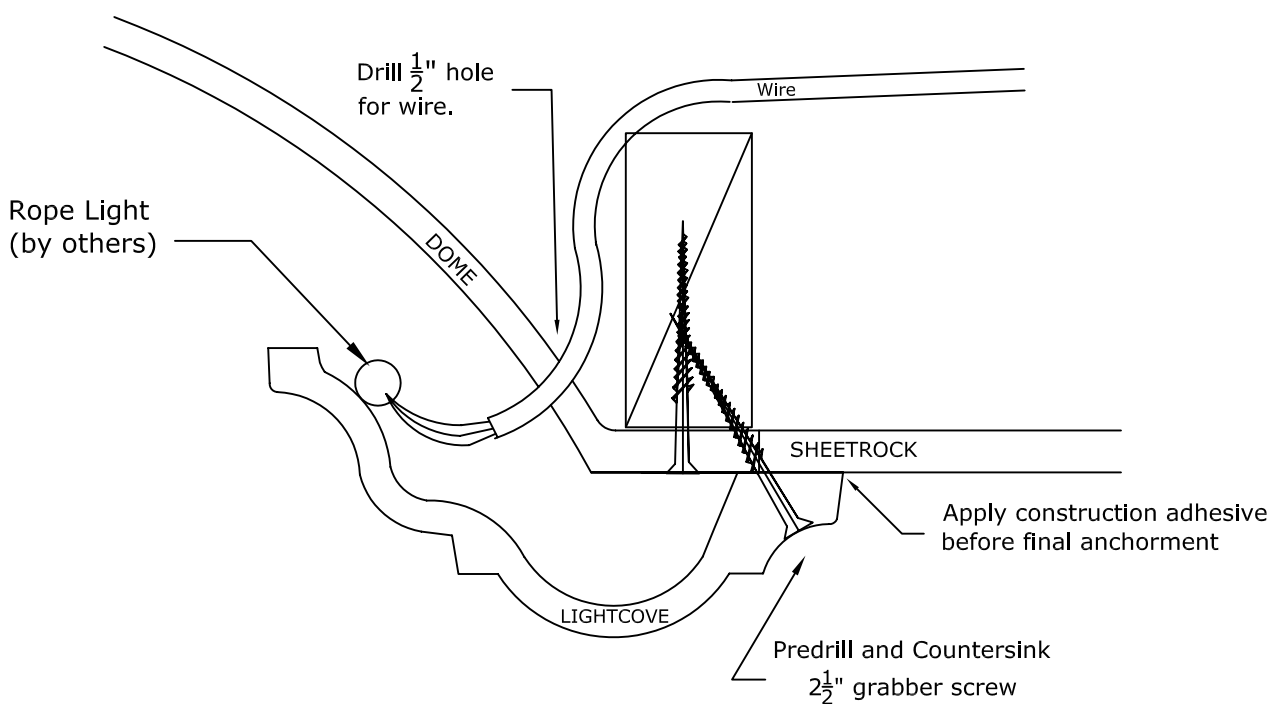

## Standard Lightcove Detail: For Standard Round & Oval Domes\*

We recommend at least 8 points of anchor for the light cove (in addition to at least 8 points of anchor for the dome). Larger domes may have special framing suggestions.