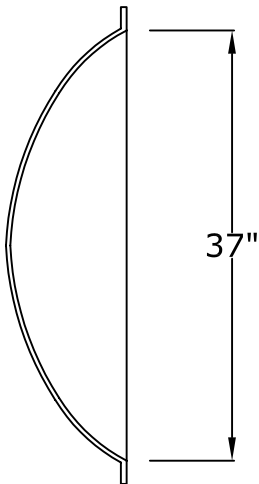

49" X 37" Oval Dome with 10" Inner Rise

RWM Inc.

6419 South Cottonwood Street, Murray, Utah 84107
Phone: 801-268-2400 Toll Free: 1-855-RWM-ARTS (796-2787)
Fax: 801-268-2522 E-mail: info@rwm-inc.com
Visit our website at www.rwm-inc.com

49" X 37" Oval Dome with 10" Inner Rise: Framing Detail

RWM Inc.

6419 South Cottonwood Street, Murray, Utah 84107
 Phone: 801-268-2400 Toll Free: 1-855-RWM-ARTS (796-2787)
 Fax: 801-268-2522 E-mail: info@rwm-inc.com