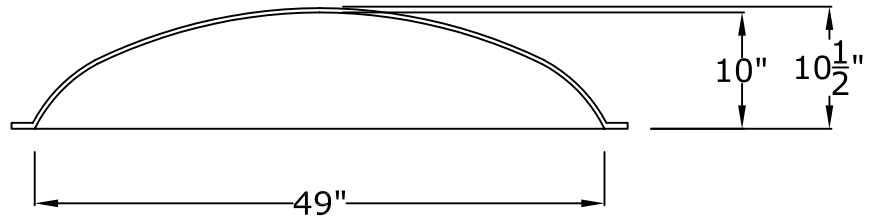

© Copyright 2012

RWM Inc.

6419 South Cottonwood Street, Murray, Utah 84107
Phone: 801-268-2400 Toll Free: 1-855-RWM-ARTS (796-2787)
Fax: 801-268-2522 E-mail: info@rwm-inc.com

Visit our website at www.rwm-inc.com

49" X 37" Oval Dome with 10" Inner Rise