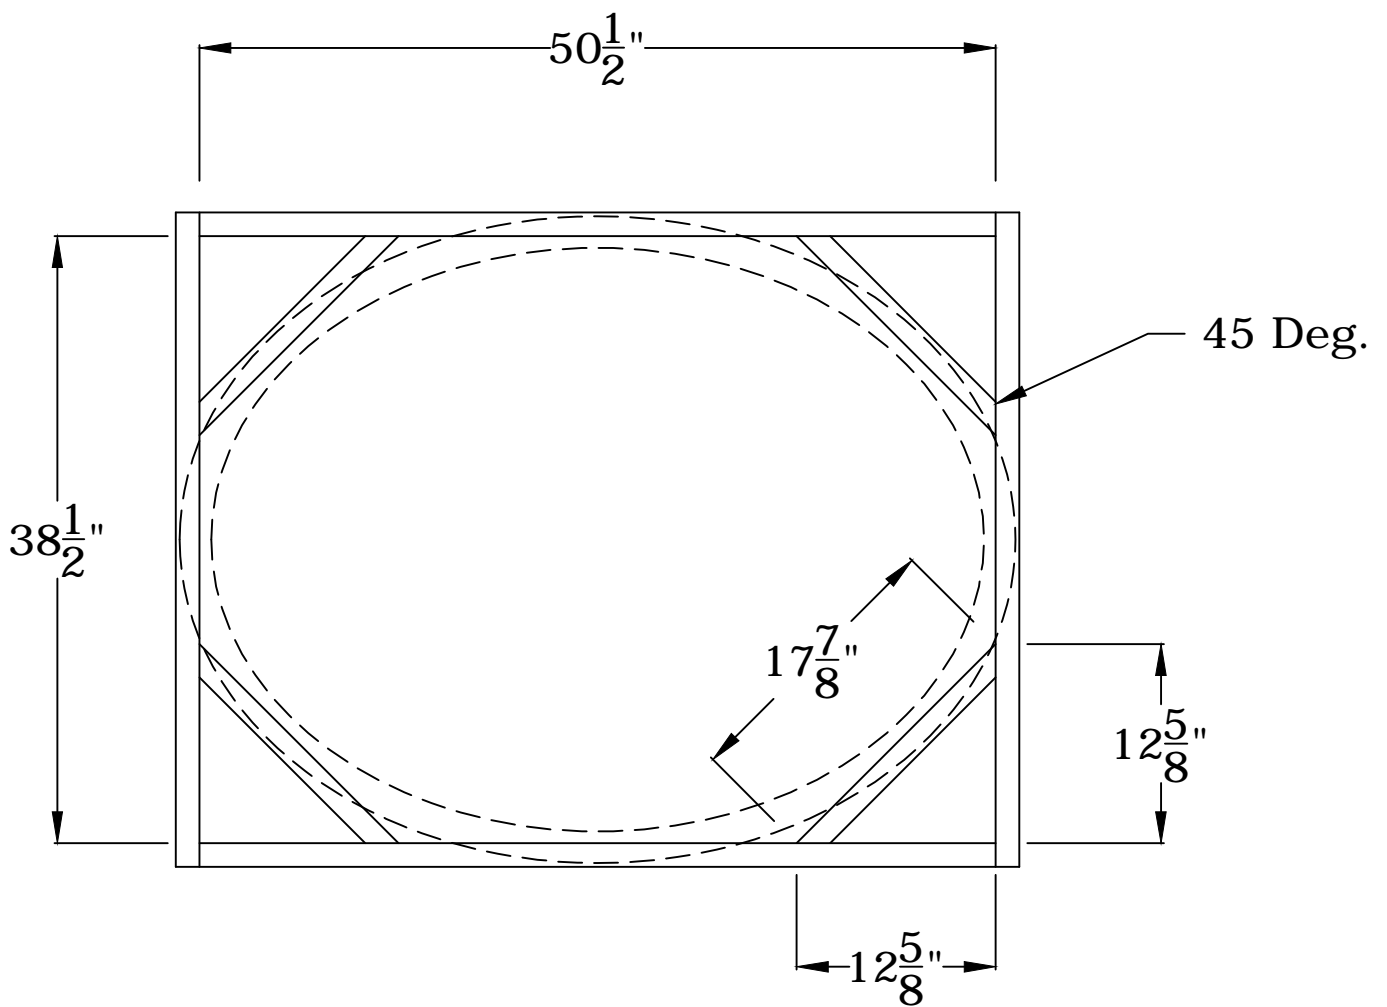

49" X 37" Oval Dome with 10" Inner Rise

RWM Inc.

6419 South Cottonwood Street, Murray, Utah 84107
Phone: 801-268-2400 Toll Free: 1-855-RWM-ARTS (796-2787)
Fax: 801-268-2522 E-mail: info@rwm-inc.com
Visit our website at www.rwm-inc.com

49" X 37" Oval Dome with 10" Inner Rise: Framing Detail

RWM Inc.

6419 South Cottonwood Street, Murray, Utah 84107
 Phone: 801-268-2400 Toll Free: 1-855-RWM-ARTS (796-2787)
 Fax: 801-268-2522 E-mail: info@rwm-inc.com