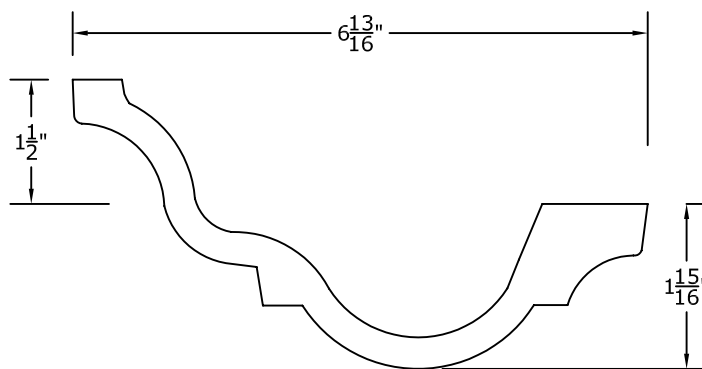

Visit our website at www.rwm-inc.com

80" X 46" Lightcove Detail

We recommend at least 8 points of anchor for the light cove (in addition to at least 8 points of anchor for the dome).

© Copyright 2012

RWM Inc.

We recommend at least 8 points of anchor for the light cove (in addition to at least 8 points of anchor for the dome). Larger domes may have special framing suggestions.

* See special framing suggestions for larger round and oval domes.