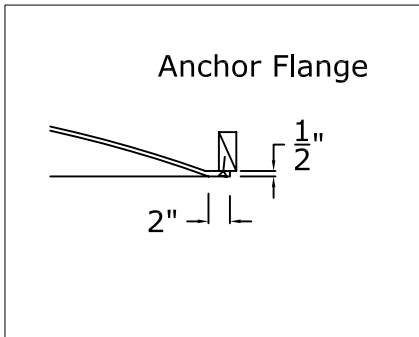

© Copyright 2012

RWM Inc.

6419 South Cottonwood Street, Murray, Utah 84107
Phone: 801-268-2400 Toll Free: 1-855-RWM-ARTS (796-2787)
Fax: 801-268-2522 E-mail: info@rwm-inc.com

Visit our website at www.rwm-inc.com

80" X 46" X 7" Oval Dome