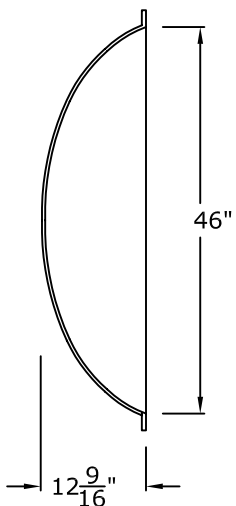

80" X 46" X 7" Oval Dome

© Copyright 2012

RWM Inc.

6419 South Cottonwood Street, Murray, Utah 84107
Phone: 801-268-2400 Toll Free: 1-855-RWM-ARTS (796-2787)
Fax: 801-268-2522 E-mail: info@rwm-inc.com

Visit our website at www.rwm-inc.com

80" X 46" X 12" Oval Dome

© Copyright 2012

RWM Inc.

6419 South Cottonwood Street, Murray, Utah 84107
Phone: 801-268-2400 Toll Free: 1-855-RWM-ARTS (796-2787)
Fax: 801-268-2522 E-mail: info@rwm-inc.com

Visit our website at www.rwm-inc.com

Visit our website at www.rwm-inc.com

80" X 46" Lightcove Detail

We recommend at least 8 points of anchor for the light cove (in addition to at least 8 points of anchor for the dome).

© Copyright 2012

RWM Inc.