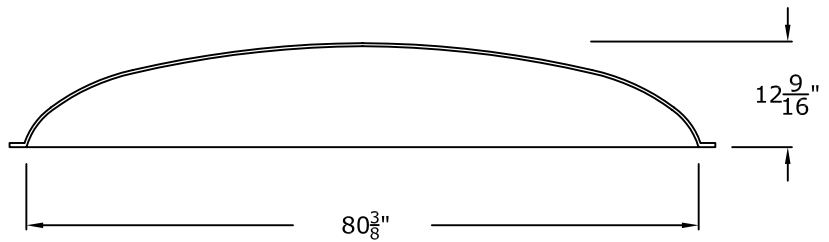

© Copyright 2012

RWM Inc.

6419 South Cottonwood Street, Murray, Utah 84107
Phone: 801-268-2400 Toll Free: 1-855-RWM-ARTS (796-2787)
Fax: 801-268-2522 E-mail: info@rwm-inc.com

Visit our website at www.rwm-inc.com

80" X 46" X 12" Oval Dome