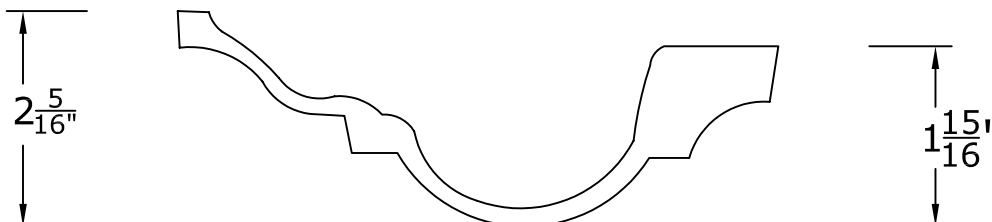

Visit our website at www.rwm-inc.com

80" X 46" Lightcove Detail

We recommend at least 8 points of anchor for the light cove (in addition to at least 8 points of anchor for the dome).

© Copyright 2012

RWM Inc.