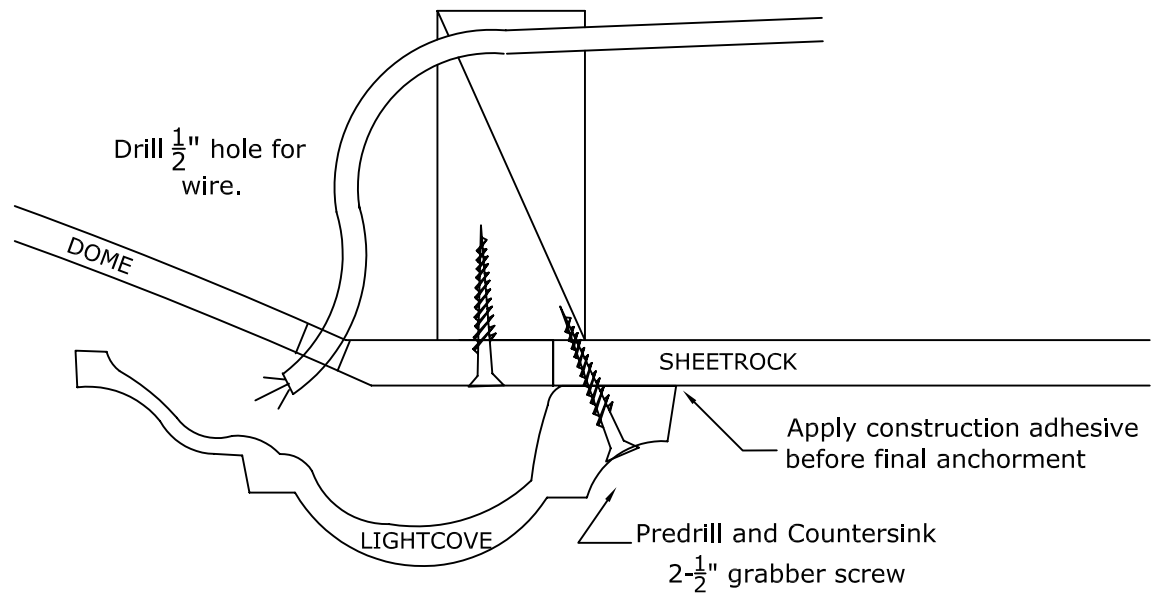

Visit our website at www.rwm-inc.com

80" X 46" Lightcove Detail

We recommend at least 8 points of anchor for the light cove (in addition to at least 8 points of anchor for the dome).

© Copyright 2012

RWM Inc.