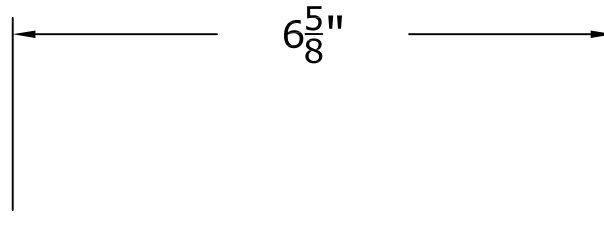

Visit our website at www.rwm-inc.com

80" X 46" Lightcove Detail

We recommend at least 8 points of anchor for the light cove (in addition to at least 8 points of anchor for the dome).

© Copyright 2012

RWM Inc.