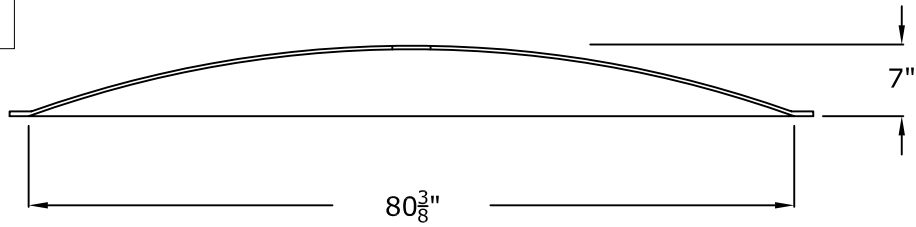

© Copyright 2012

RWM Inc.

6419 South Cottonwood Street, Murray, Utah 84107
Phone: 801-268-2400 Toll Free: 1-855-RWM-ARTS (796-2787)
Fax: 801-268-2522 E-mail: info@rwm-inc.com

Visit our website at www.rwm-inc.com

80" X 46" X 7" Oval Dome