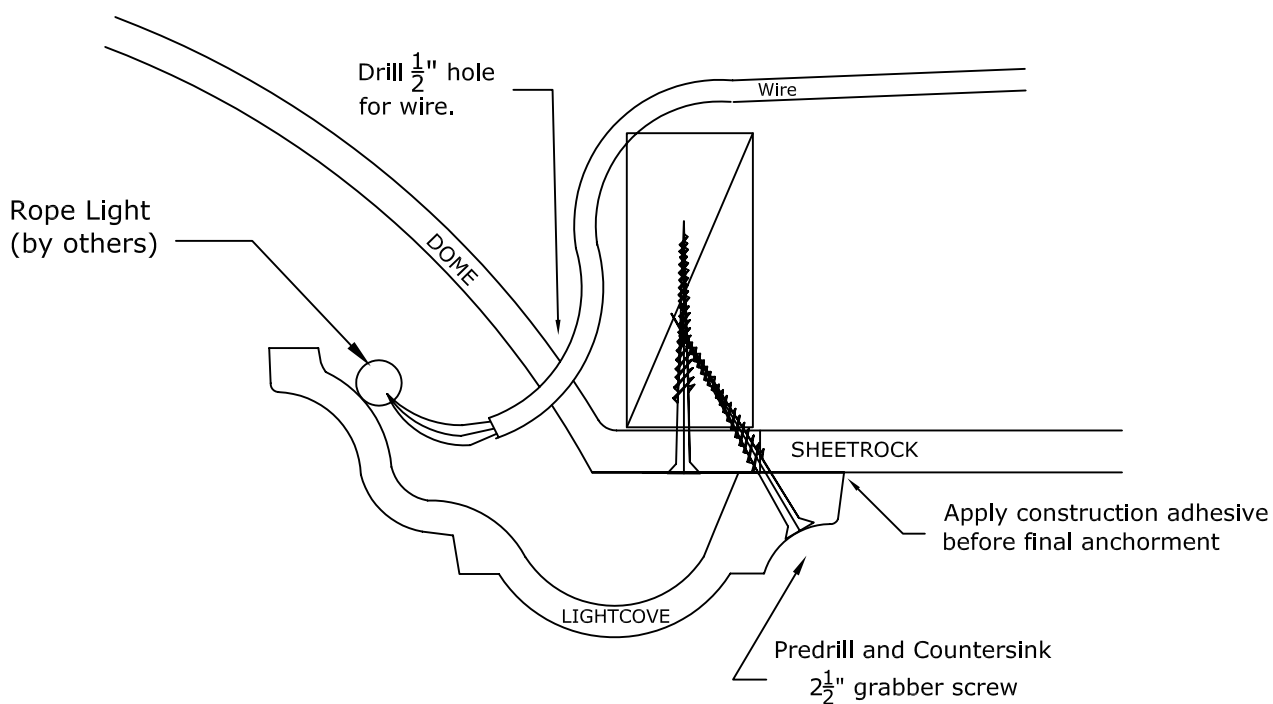

Visit our website at www.rwm-inc.com

80" X 46" Lightcove Detail

We recommend at least 8 points of anchor for the light cove (in addition to at least 8 points of anchor for the dome).

© Copyright 2012

RWM Inc.

We recommend at least 8 points of anchor for the light cove (in addition to at least 8 points of anchor for the dome). Larger domes may have special framing suggestions.

* See special framing suggestions for larger round and oval domes.