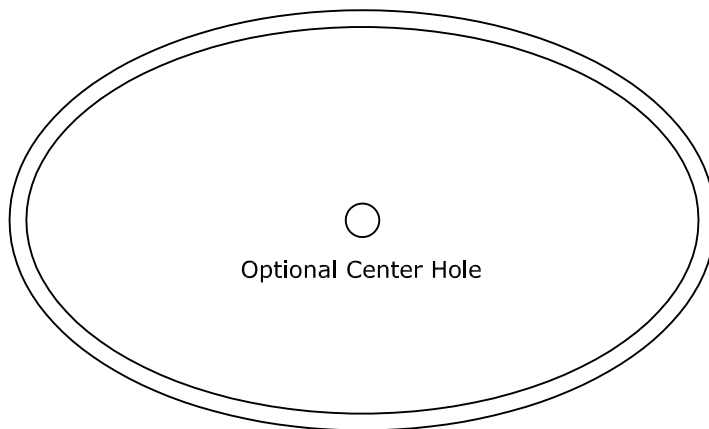

© Copyright 2012

RWM Inc.

6419 South Cottonwood Street, Murray, Utah 84107
Phone: 801-268-2400 Toll Free: 1-855-RWM-ARTS (796-2787)
Fax: 801-268-2522 E-mail: info@rwm-inc.com

Visit our website at www.rwm-inc.com

80" X 46" X 12" Oval Dome