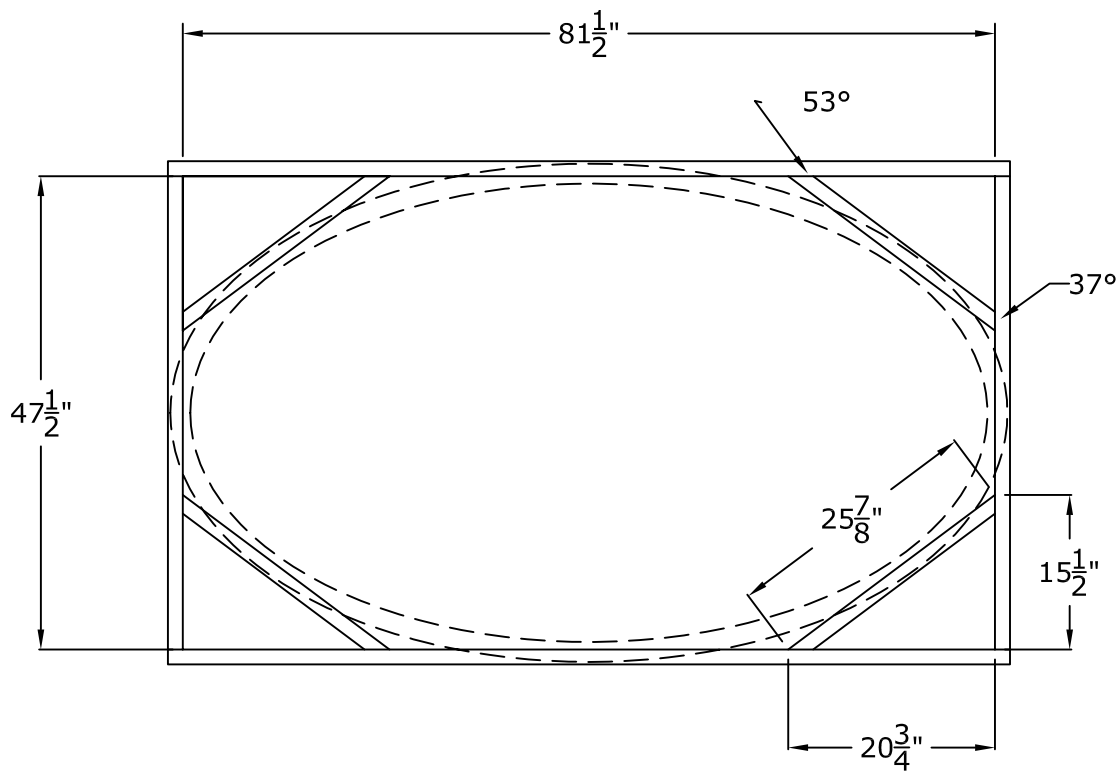

© Copyright 2012

RWM Inc.

6419 South Cottonwood Street, Murray, Utah 84107
Phone: 801-268-2400 Toll Free: 1-855-RWM-ARTS (796-2787)
Fax: 801-268-2522 E-mail: info@rwm-inc.com

Visit our website at www.rwm-inc.com

80" X 46" Oval Dome Framing Detail