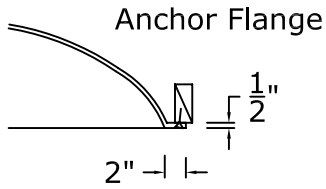

© Copyright 2012

RWM Inc.

6419 South Cottonwood Street, Murray, Utah 84107
Phone: 801-268-2400 Toll Free: 1-855-RWM-ARTS (796-2787)
Fax: 801-268-2522 E-mail: info@rwm-inc.com

Visit our website at www.rwm-inc.com

80" X 46" X 12" Oval Dome