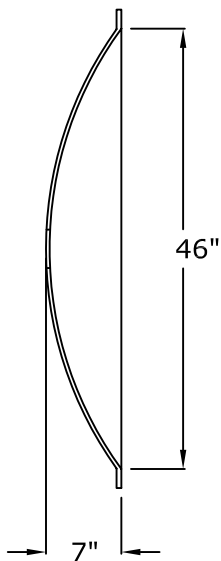

80" X 46" X 7" Oval Dome

© Copyright 2012

RWM Inc.

6419 South Cottonwood Street, Murray, Utah 84107
Phone: 801-268-2400 Toll Free: 1-855-RWM-ARTS (796-2787)
Fax: 801-268-2522 E-mail: info@rwm-inc.com

Visit our website at www.rwm-inc.com

80" X 46" X 12" Oval Dome

© Copyright 2012

RWM Inc.

6419 South Cottonwood Street, Murray, Utah 84107
Phone: 801-268-2400 Toll Free: 1-855-RWM-ARTS (796-2787)
Fax: 801-268-2522 E-mail: info@rwm-inc.com

Visit our website at www.rwm-inc.com

Visit our website at www.rwm-inc.com

80" X 46" Lightcove Detail

We recommend at least 8 points of anchor for the light cove (in addition to at least 8 points of anchor for the dome).

© Copyright 2012

RWM Inc.

We recommend at least 8 points of anchor for the light cove (in addition to at least 8 points of anchor for the dome). Larger domes may have special framing suggestions.

* See special framing suggestions for larger round and oval domes.