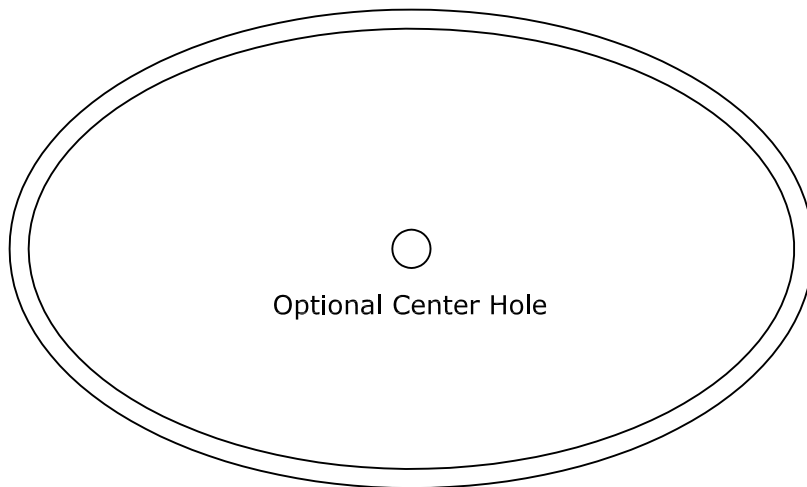

© Copyright 2012

RWM Inc.

6419 South Cottonwood Street, Murray, Utah 84107
Phone: 801-268-2400 Toll Free: 1-855-RWM-ARTS (796-2787)
Fax: 801-268-2522 E-mail: info@rwm-inc.com

Visit our website at www.rwm-inc.com

80" X 46" X 7" Oval Dome