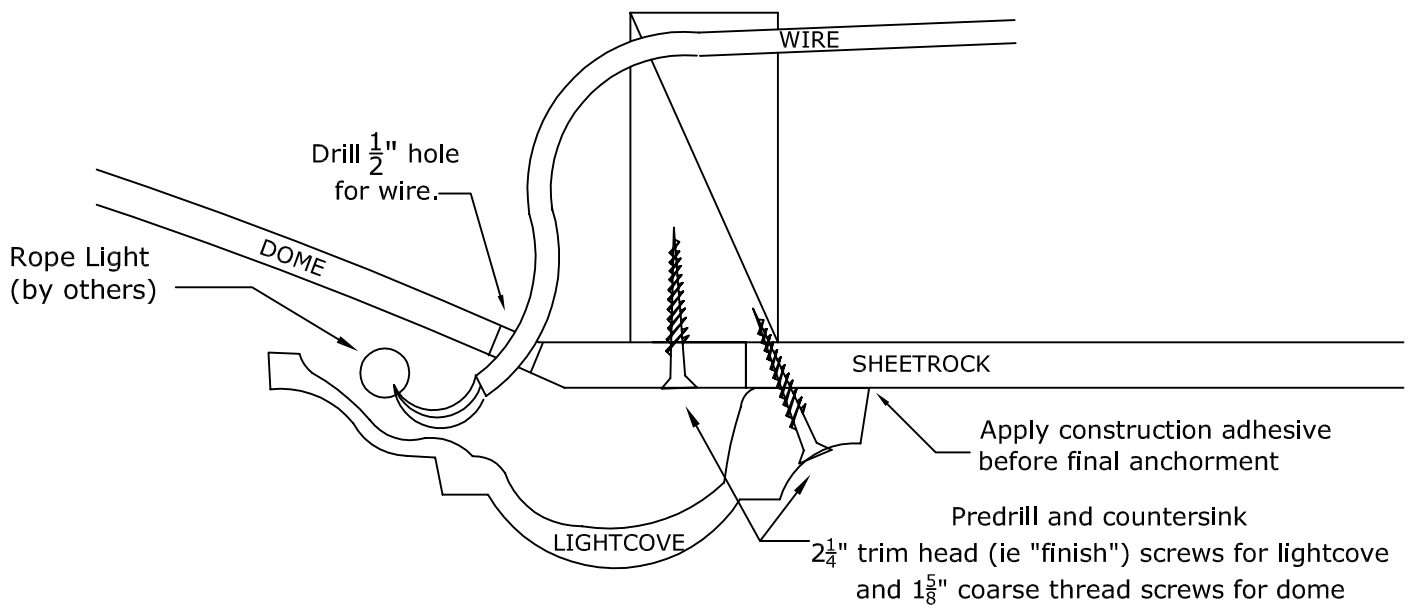

## Shallower Traditional Lightcover: For 80" x 46" Oval Dome

We recommend at least 8 points of anchor for the light cover (in addition to at least 8 points of anchor for the dome).