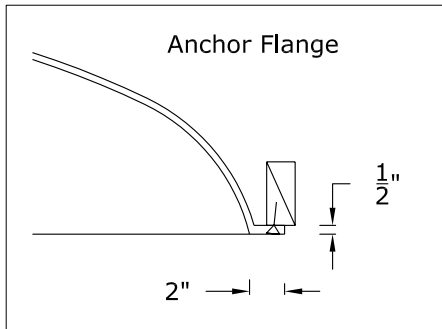

93" x 54" x 9" Oval Dome