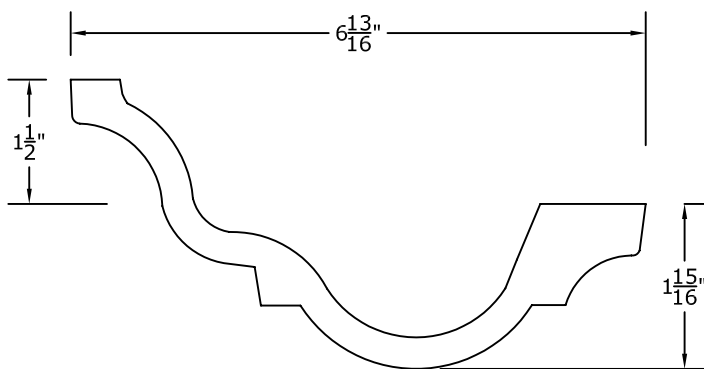

Fax: 801.595.8147 E-mail: info@rwm-inc.com

Visit our website at www.rwm-inc.com

93" x 54" Oval Dome Framing Detail

© Copyright 2012

RWM Inc.

6419 South Cottonwood Street, Murray, Utah 84107
 Phone: 801-268-2400 Toll Free: 1-855-RWM-ARTS (796-2787)
 Fax: 801-268-2522 E-mail: info@rwm-inc.com

Visit our website at www.rwm-inc.com

Standard Lightcove Detail: For Standard Round & Oval Domes*

We recommend at least 8 points of anchor for the light cove (in addition to at least 8 points of anchor for the dome). Larger domes may have special framing suggestions.