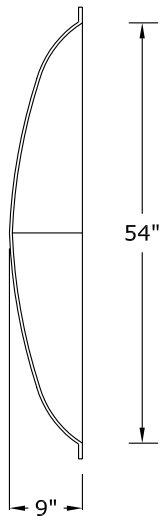

RWMTM

Round Window Mouldings Inc.

© Copyright 2005

Round Window Mouldings Inc.

155 North 500 West, Salt Lake City, Utah, 84116

Phone: 801.595.8349 Toll Free 1.800.414.8349

Fax: 801.595.8147 E-mail: info@rwm-inc.com

Visit our website at www.rwm-inc.com

93" x 54" x 9" Oval Dome

© Copyright 2012

RWM Inc.

6419 South Cottonwood Street, Murray, Utah 84107
Phone: 801-268-2400 Toll Free: 1-855-RWM-ARTS (796-2787)
Fax: 801-268-2522 E-mail: info@rwm-inc.com

Visit our website at www.rwm-inc.com

93" x 54" x 14" Oval Dome

RWMTM

Round Window Mouldings Inc.

© Copyright 2005

Round Window Mouldings Inc.

155 North 500 West, Salt Lake City, Utah, 84116

Phone: 801.595.8349 Toll Free: 1.800.414.8349

Visit our website at www.rwm-inc.com

Standard Lightcove Detail: For Standard Round & Oval Domes*

We recommend at least 8 points of anchor for the light cove (in addition to at least 8 points of anchor for the dome). Larger domes may have special framing suggestions.