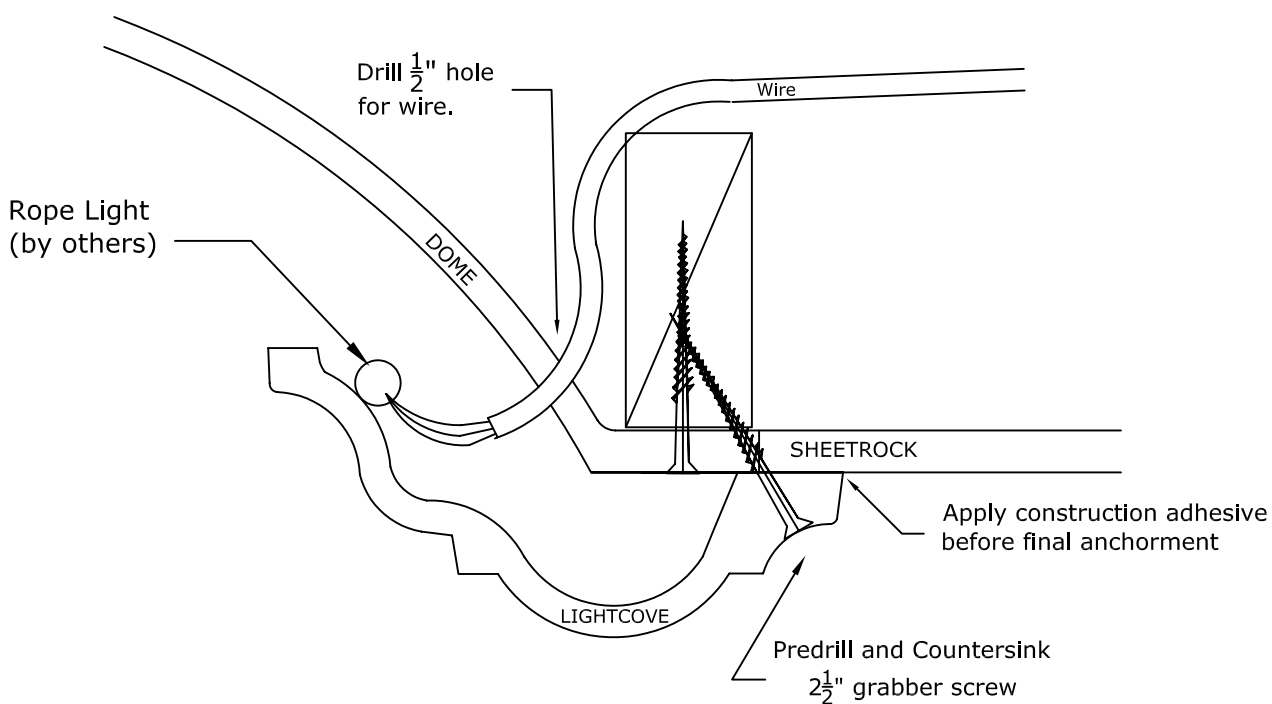

Visit our website at www.rwm-inc.com

Standard Lightcove Detail: For Standard Round & Oval Domes*

We recommend at least 8 points of anchor for the light cove (in addition to at least 8 points of anchor for the dome). Larger domes may have special framing suggestions.