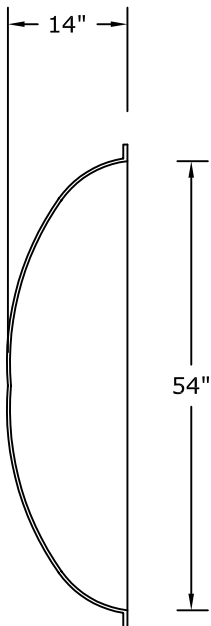

Visit our website at www.rwm-inc.com

93" x 54" x 9" Oval Dome

© Copyright 2012

RWM Inc.

6419 South Cottonwood Street, Murray, Utah 84107
Phone: 801-268-2400 Toll Free: 1-855-RWM-ARTS (796-2787)
Fax: 801-268-2522 E-mail: info@rwm-inc.com

Visit our website at www.rwm-inc.com

93" x 54" x 14" Oval Dome

RWMTM

Round Window Mouldings Inc.

© Copyright 2005

Round Window Mouldings Inc.

155 North 500 West, Salt Lake City, Utah, 84116

Phone: 801.595.8349 Toll Free: 1.800.414.8349

Visit our website at www.rwm-inc.com

Standard Lightcove Detail: For Standard Round & Oval Domes*

We recommend at least 8 points of anchor for the light cove (in addition to at least 8 points of anchor for the dome). Larger domes may have special framing suggestions.