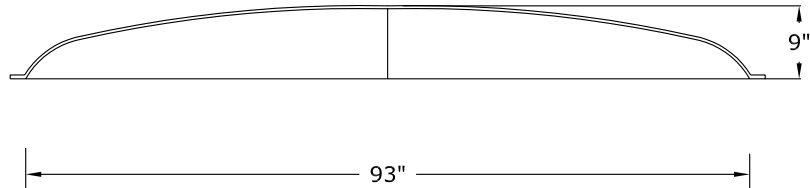

93" x 54" x 9" Oval Dome