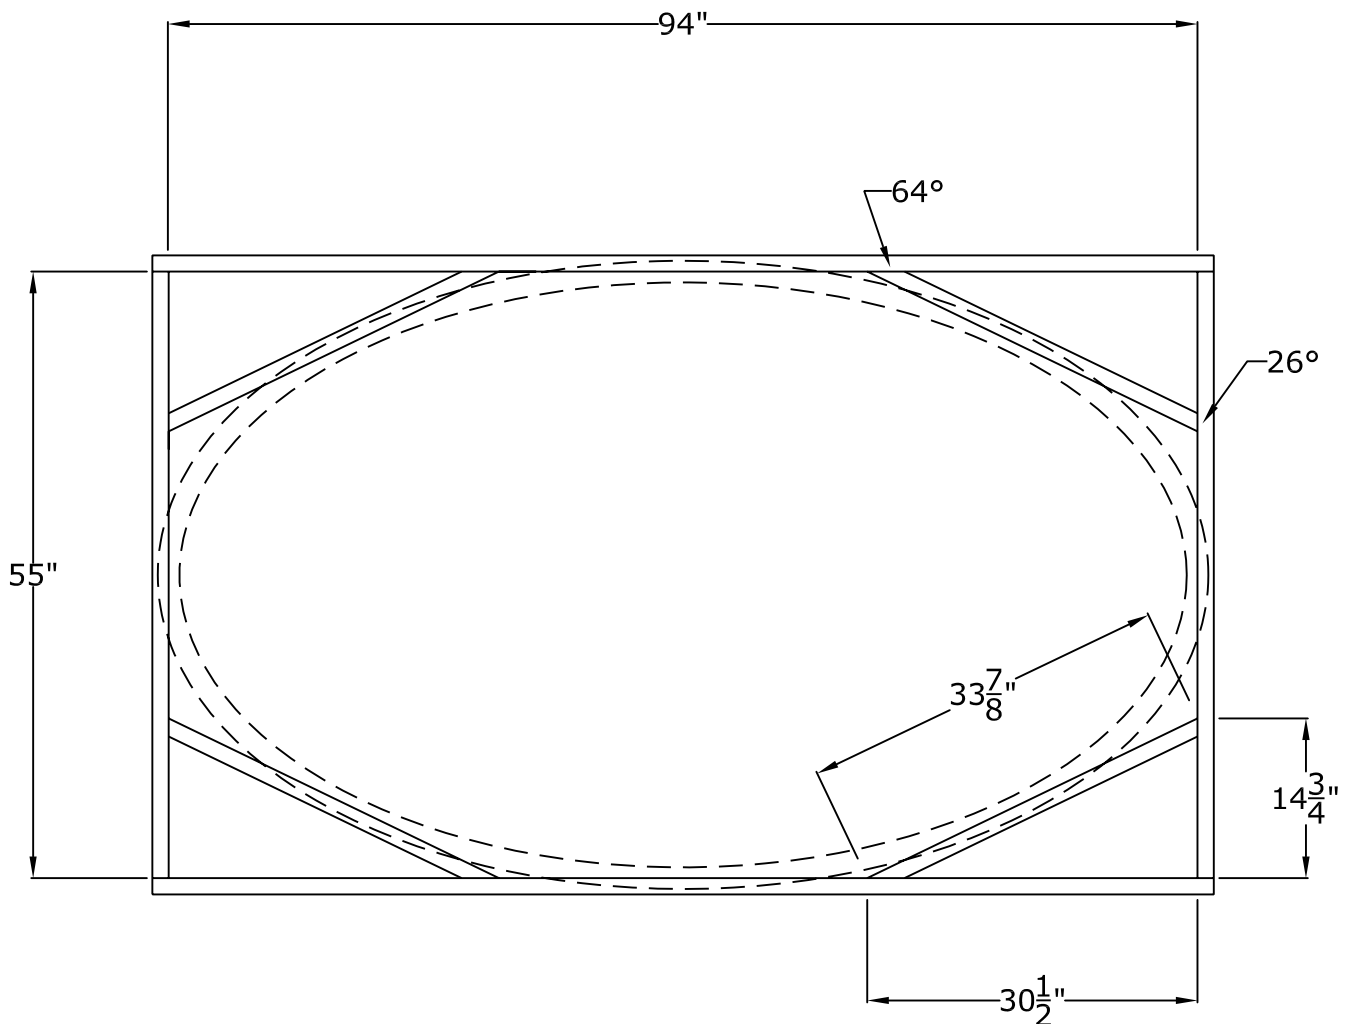

93" x 54" Oval Dome Framing Detail