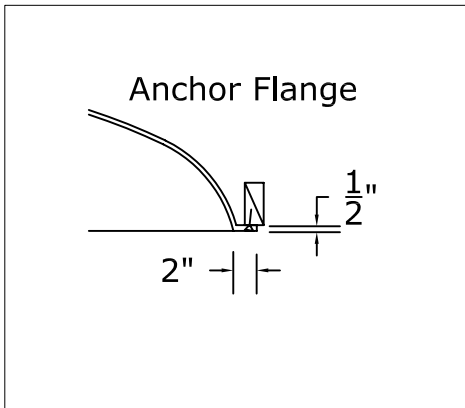

© Copyright 2012

RWM Inc.

6419 South Cottonwood Street, Murray, Utah 84107
Phone: 801-268-2400 Toll Free: 1-855-RWM-ARTS (796-2787)
Fax: 801-268-2522 E-mail: info@rwm-inc.com

Visit our website at www.rwm-inc.com

93" x 54" x 14" Oval Dome