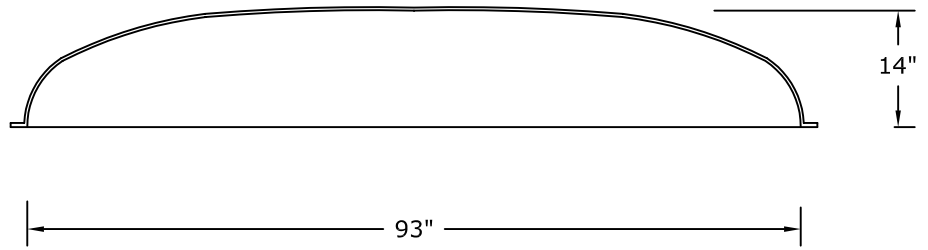

© Copyright 2012

RWM Inc.

6419 South Cottonwood Street, Murray, Utah 84107
Phone: 801-268-2400 Toll Free: 1-855-RWM-ARTS (796-2787)
Fax: 801-268-2522 E-mail: info@rwm-inc.com

Visit our website at www.rwm-inc.com

93" x 54" x 14" Oval Dome