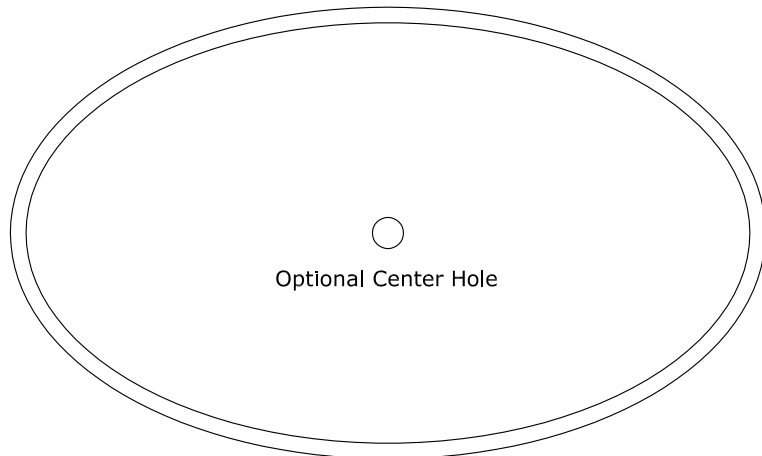

93" x 54" x 9" Oval Dome