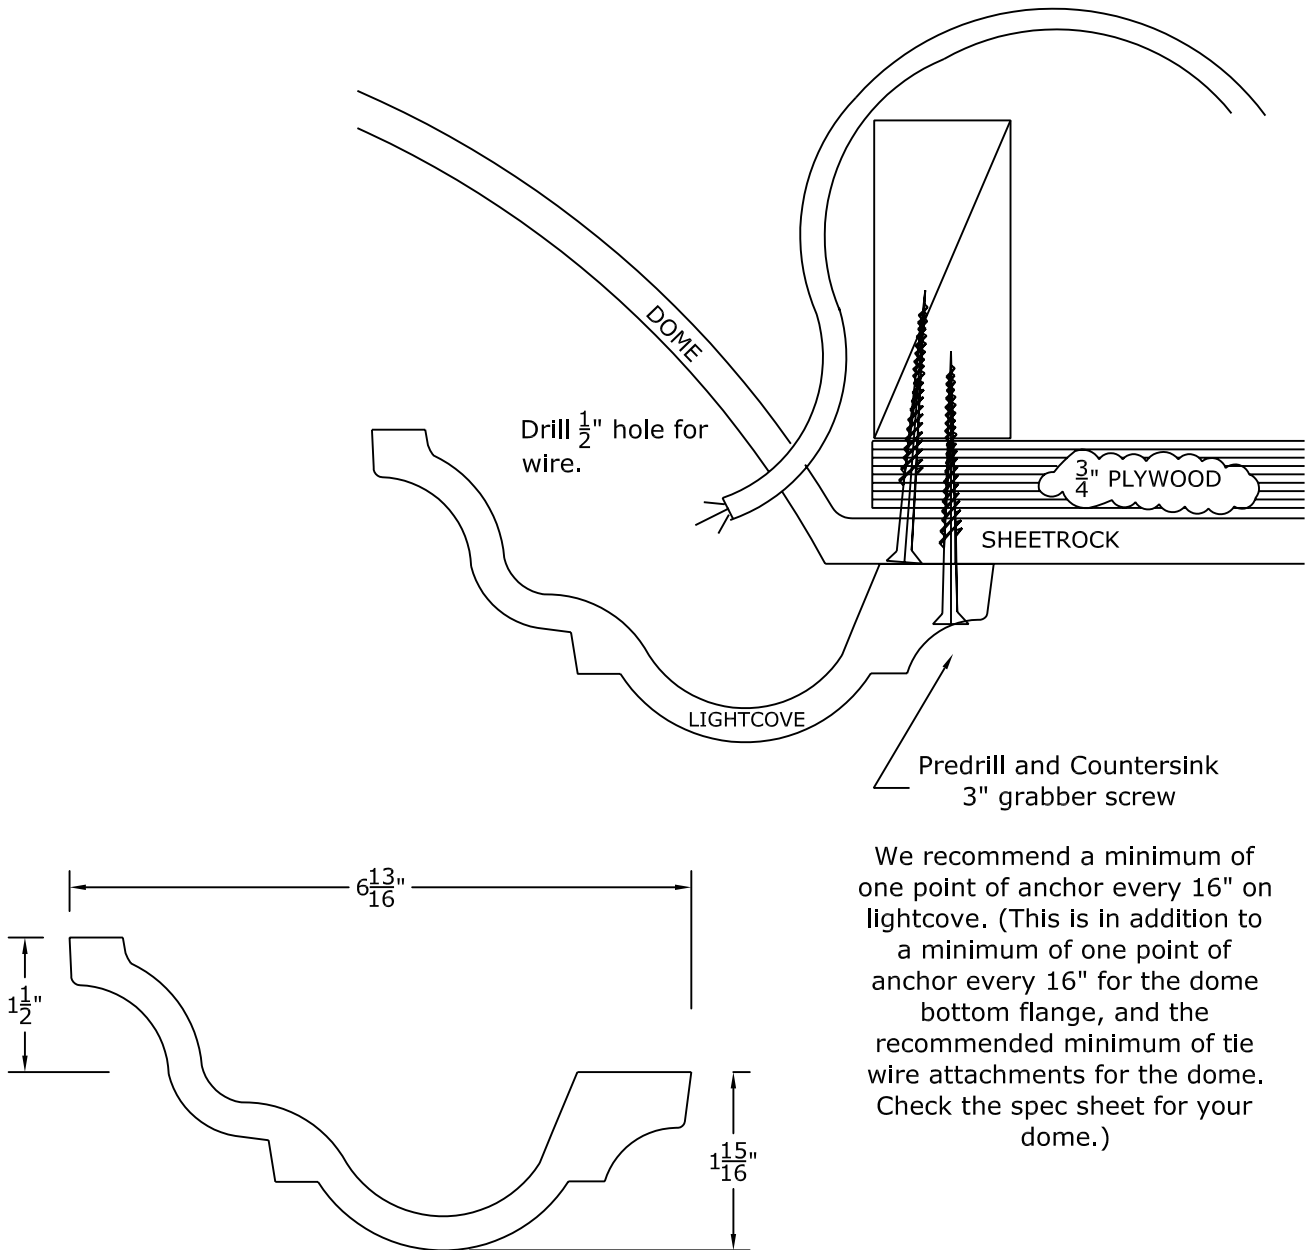

## Standard Lightcove Detail: For Larger Round & Oval Domes\*

\* The lightcove for our 80" X 46" oval dome is slightly different.