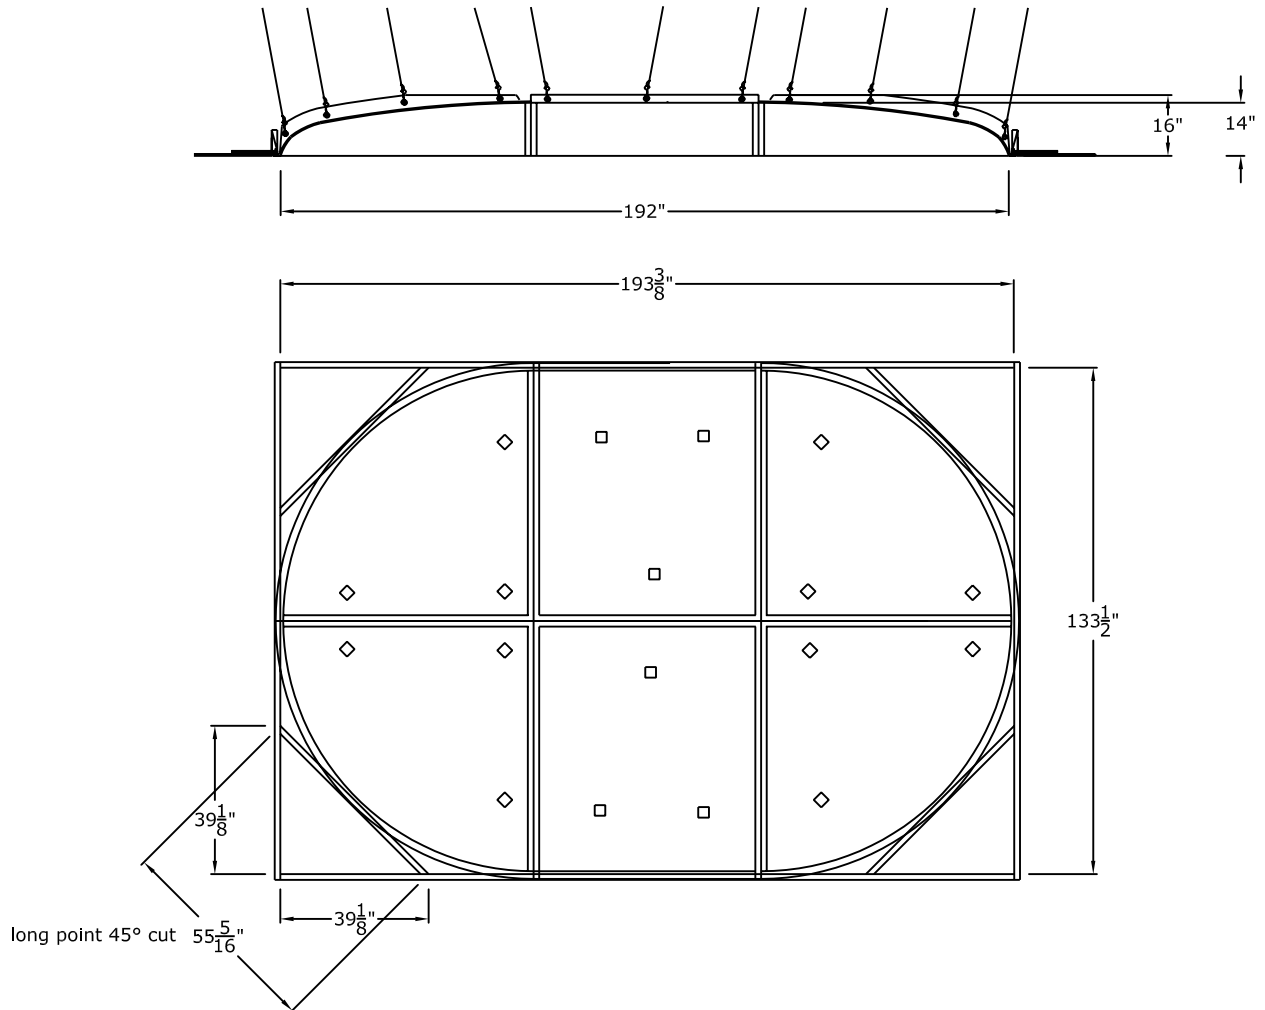

### 11' X 192"

## Racetrack Recessed Dome: 6 Parts with a 16" Overall Rise

**RWM**  
Round Window Mouldings Inc.

© Copyright 2005

## Standard Lightcove Detail: For Larger Round & Oval Domes\*

\* The lightcove for our 80" X 46" oval dome is slightly different.