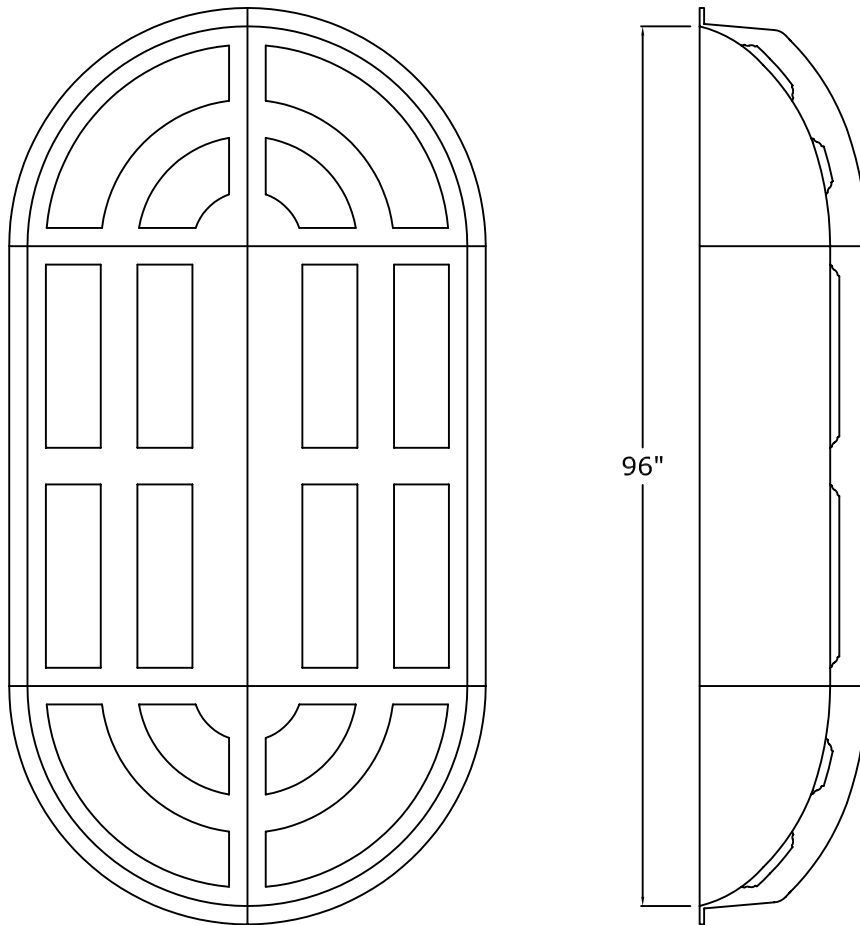

4' Coffered Racetrack Recessed Dome: 6 Part with a $18\frac{3}{4}$ " Overall Rise

RWM[®]

Round Window Mouldings Inc.

© Copyright 2012

RWM Inc.

155 North 500 West, Salt Lake City, Utah, 84116

Phone: 801.595.8349 Toll Free 1.800.414.8349

Fax: 801.595.8147 E-mail: info@rwm-inc.com

Visit our website at www.rwm-inc.com

4' Coffered Racetrack Recessed Dome: Framing Specs 6 Part with a 18³/₄" Overall Rise

Inner seams
are recessed
for perfatape