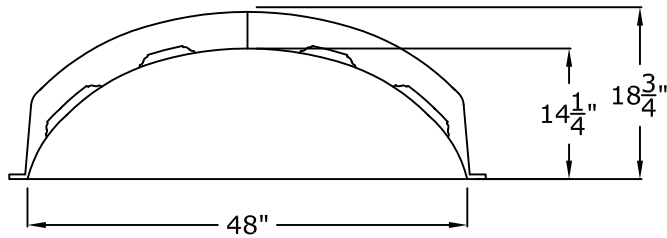

4' Coffered Racetrack Recessed Dome: 6 Part with a $18\frac{3}{4}$ " Overall Rise

RWM[®]

Round Window Mouldings Inc.

© Copyright 2012

RWM Inc.

155 North 500 West, Salt Lake City, Utah, 84116

Phone: 801.595.8349 Toll Free 1.800.414.8349