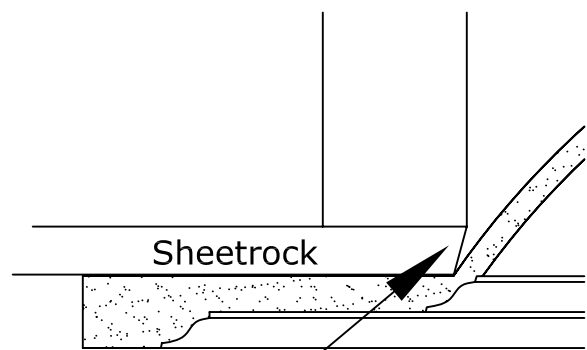

14" Dome Details

¹/₂" Sheetrock
will need to be
slightly trimmed