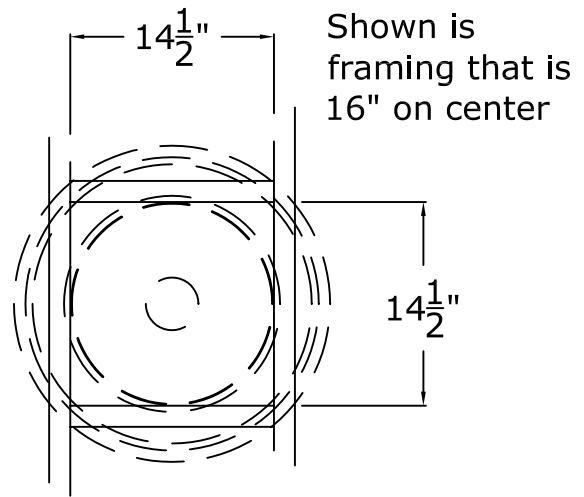

14" Dome Details

¹/₂" Sheetrock
will need to be
slightly trimmed