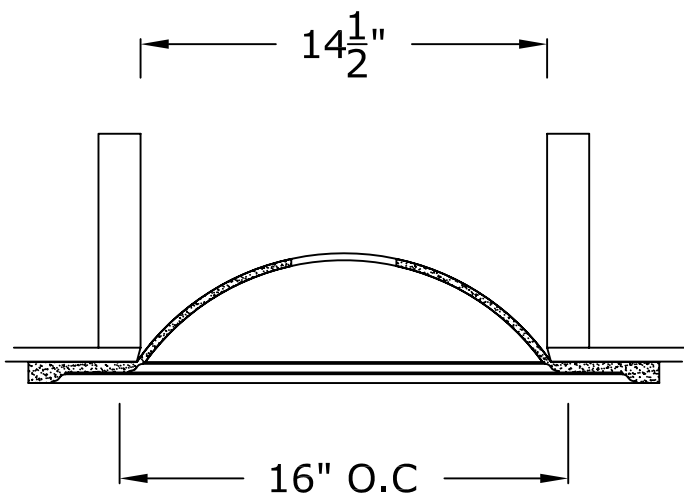

14" Dome Details

¹/₂" Sheetrock
will need to be
slightly trimmed