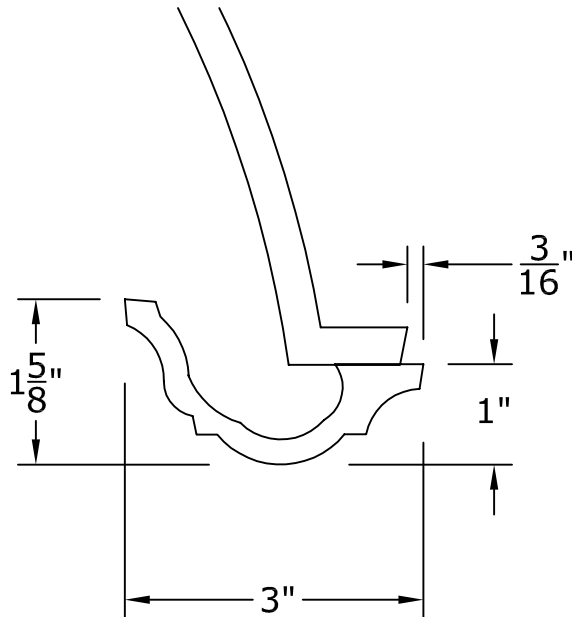

Traditional Lightcover for Mini Domes