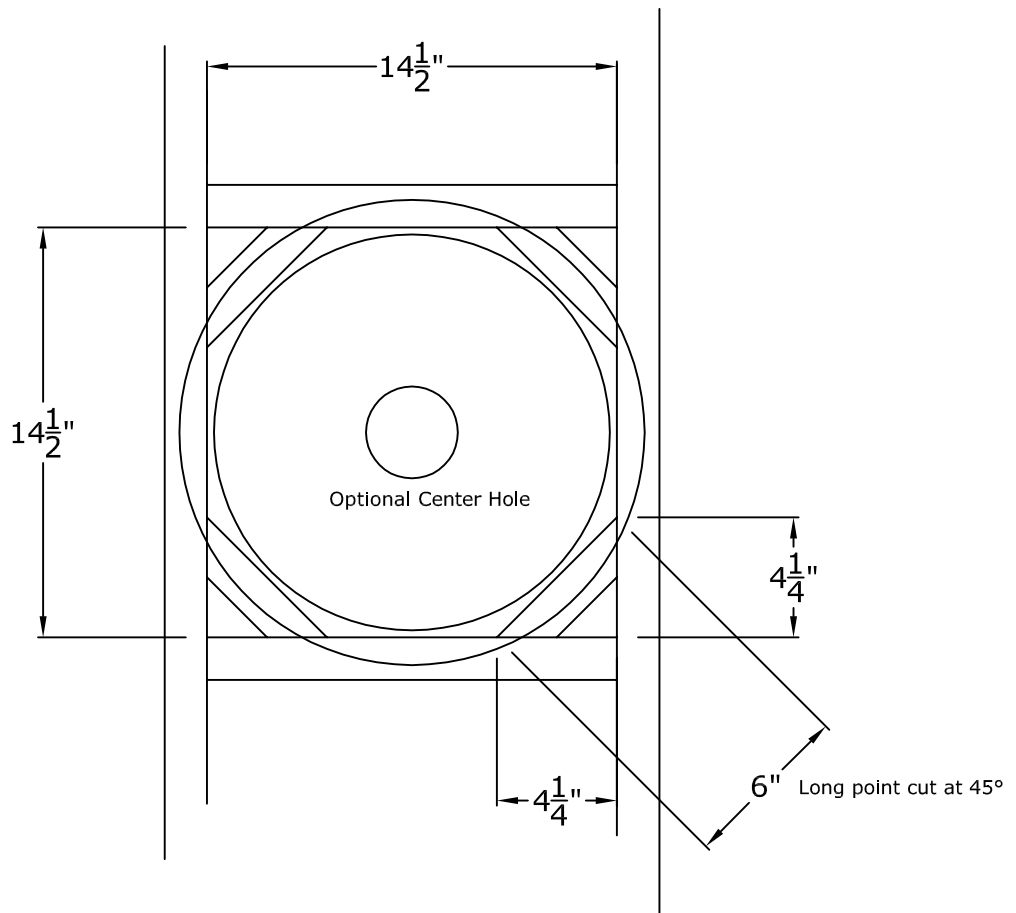

## 14" Round Recessed Dome 1 Part with a 4<sup>3</sup>/<sub>8</sub>" Overall Rise

Bottom of  $\frac{1}{2}$ " thick mounting flange should be installed flush with the bottom of your ceiling drywall.

**RWM**®