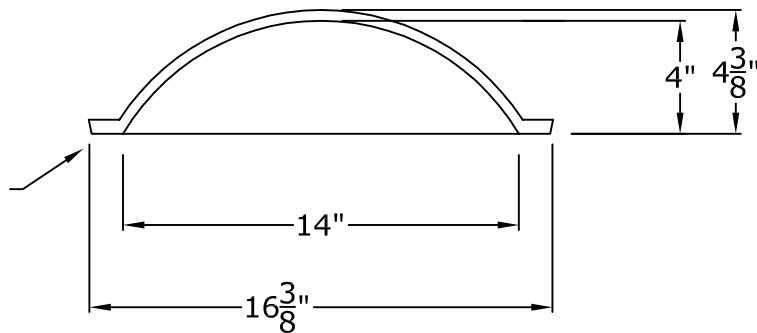

## 14" Round Recessed Dome 1 Part with a 4<sup>3</sup>/<sub>8</sub>" Overall Rise

Bottom of  $\frac{1}{2}$ " thick mounting flange should be installed flush with the bottom of your ceiling drywall.

**RWM**®