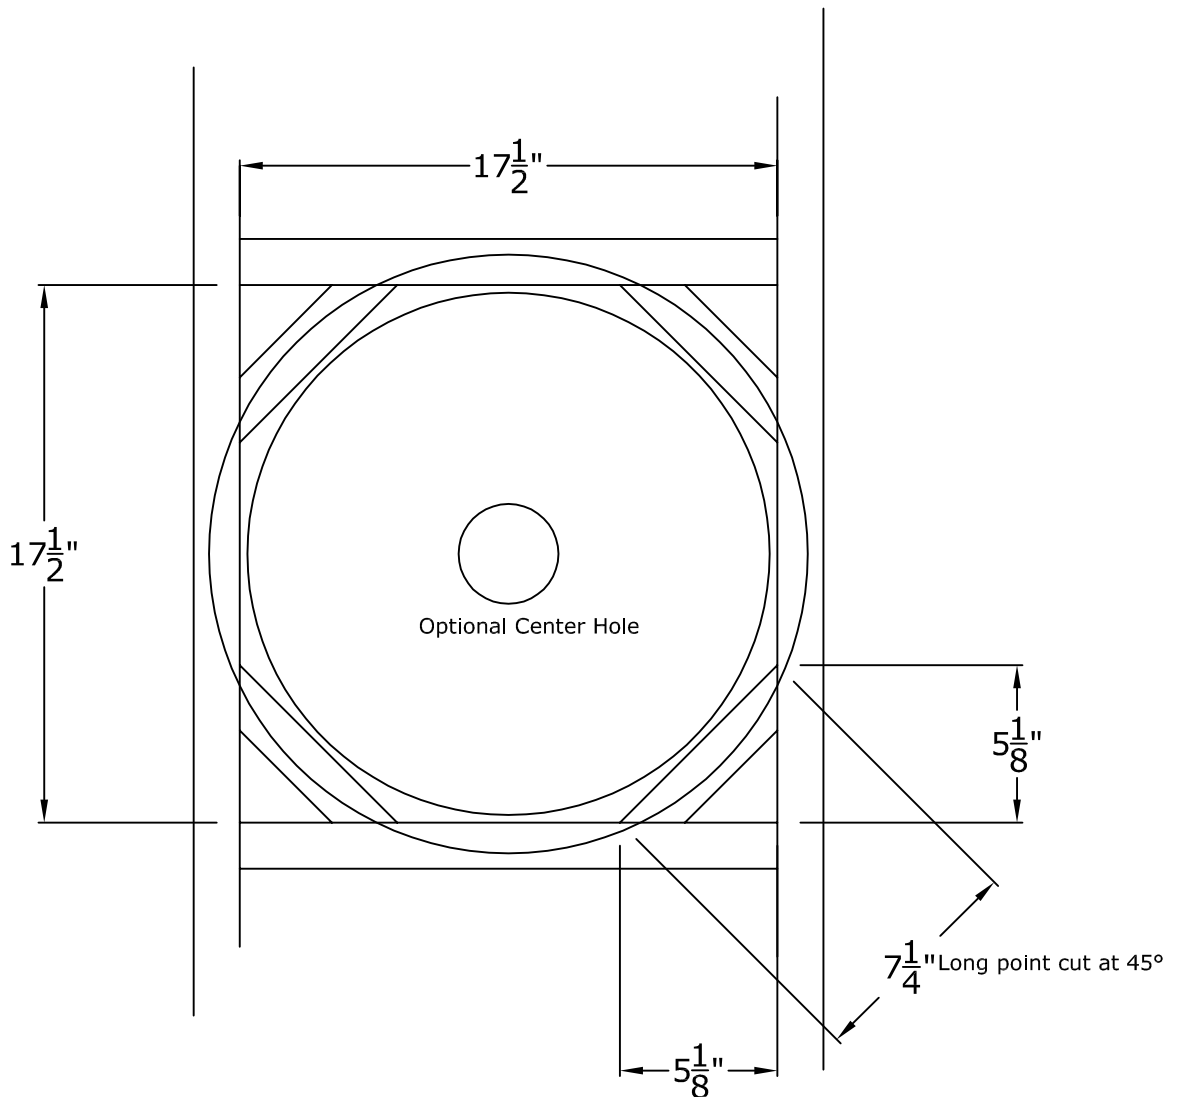

17" Round Recessed Dome 1 Part with a 4 $\frac{7}{8}$ " Overall Rise

Bottom of $\frac{1}{2}$ " thick mounting flange should be installed flush with the bottom of your ceiling drywall.

RWM®

© Copyright 2018

Standard Casing Profiles: Smaller than 3' Domes

Profile A

Profile B

Profile C