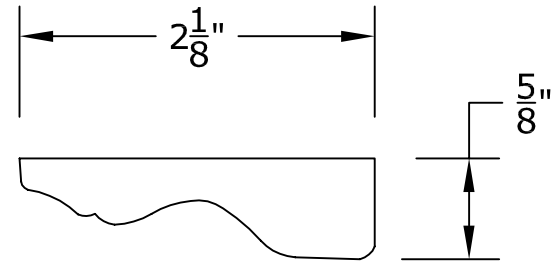

17" Round Recessed Dome 1 Part with a 4 $\frac{7}{8}$ " Overall Rise

Bottom of $\frac{1}{2}$ " thick mounting flange should be installed flush with the bottom of your ceiling drywall.

RWM®

© Copyright 2018

Standard Casing Profiles: Smaller than 3' Domes

Profile A

Profile B

Profile C