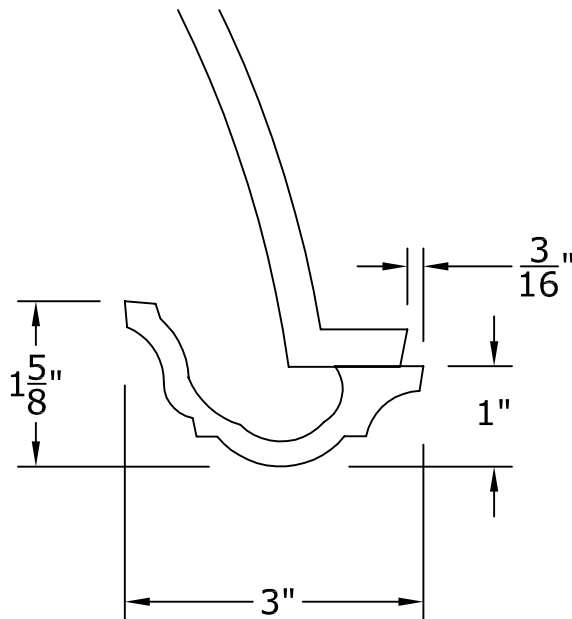

17" Round Recessed Dome 1 Part with a 4 $\frac{7}{8}$ " Overall Rise

Bottom of $\frac{1}{2}$ " thick mounting flange should be installed flush with the bottom of your ceiling drywall.

RWM®

© Copyright 2018

RWM Inc.

6419 South Cottonwood Street, Murray, Utah 84107

Phone: 801-268-2400 Toll Free: 1-855-RWM-ARTS (796-2787)

Fax: 801-268-2522 E-mail: info@rwm-inc.com

Visit our website at www.rwm-inc.com

Traditional Lightcover for Mini Domes

Standard Casing Profiles: Smaller than 3' Domes

Profile A

Profile B

Profile C