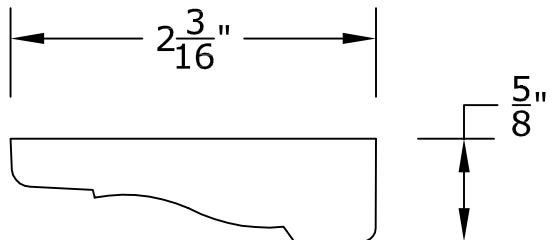

17" Round Recessed Dome 1 Part with a 4 $\frac{7}{8}$ " Overall Rise

Bottom of $\frac{1}{2}$ " thick mounting flange should be installed flush with the bottom of your ceiling drywall.

RWM®

© Copyright 2018

Standard Casing Profiles: Smaller than 3' Domes

Profile A

Profile B

Profile C