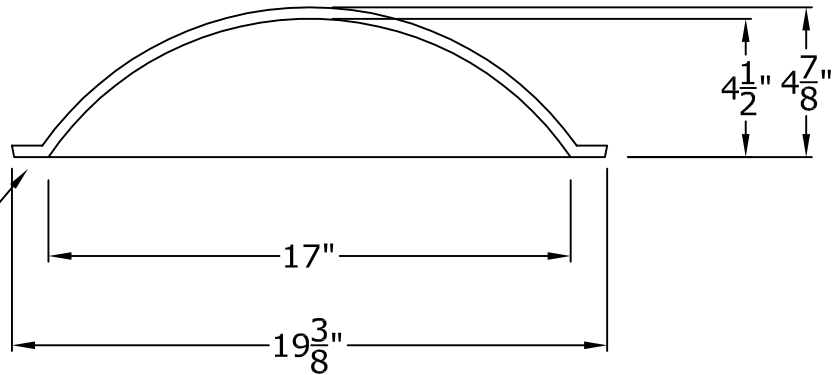

17" Round Recessed Dome 1 Part with a 4 $\frac{7}{8}$ " Overall Rise

Bottom of $\frac{1}{2}$ " thick mounting flange should be installed flush with the bottom of your ceiling drywall.

RWM®

© Copyright 2018