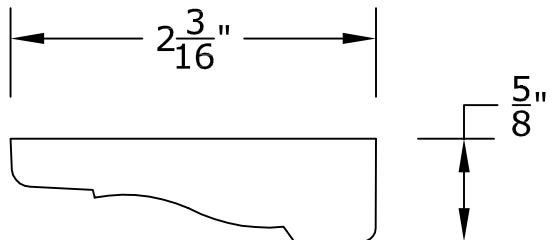

19" Round Recessed Dome

1 Part with a 6 $\frac{3}{8}$ " Overall Rise

Bottom of $\frac{1}{2}$ " thick mounting flange should be installed flush with the bottom of your ceiling drywall.

© Copyright 2018

RWM Inc.

Standard Casing Profiles: Smaller than 3' Domes

Profile A

Profile B

Profile C