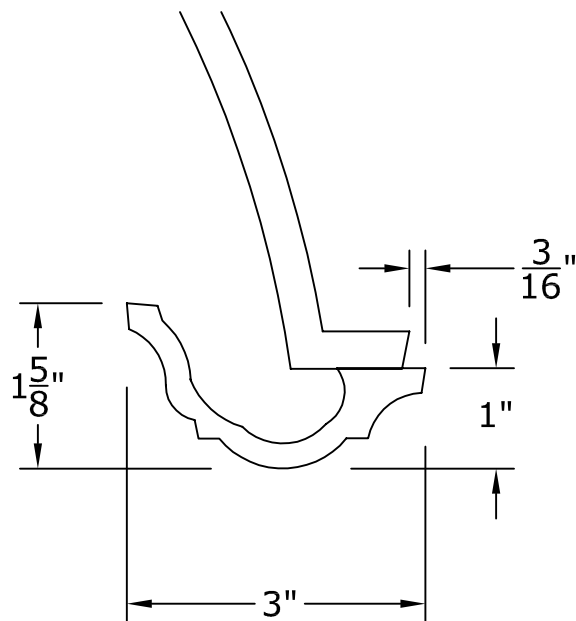

Traditional Lightcover for Mini Domes