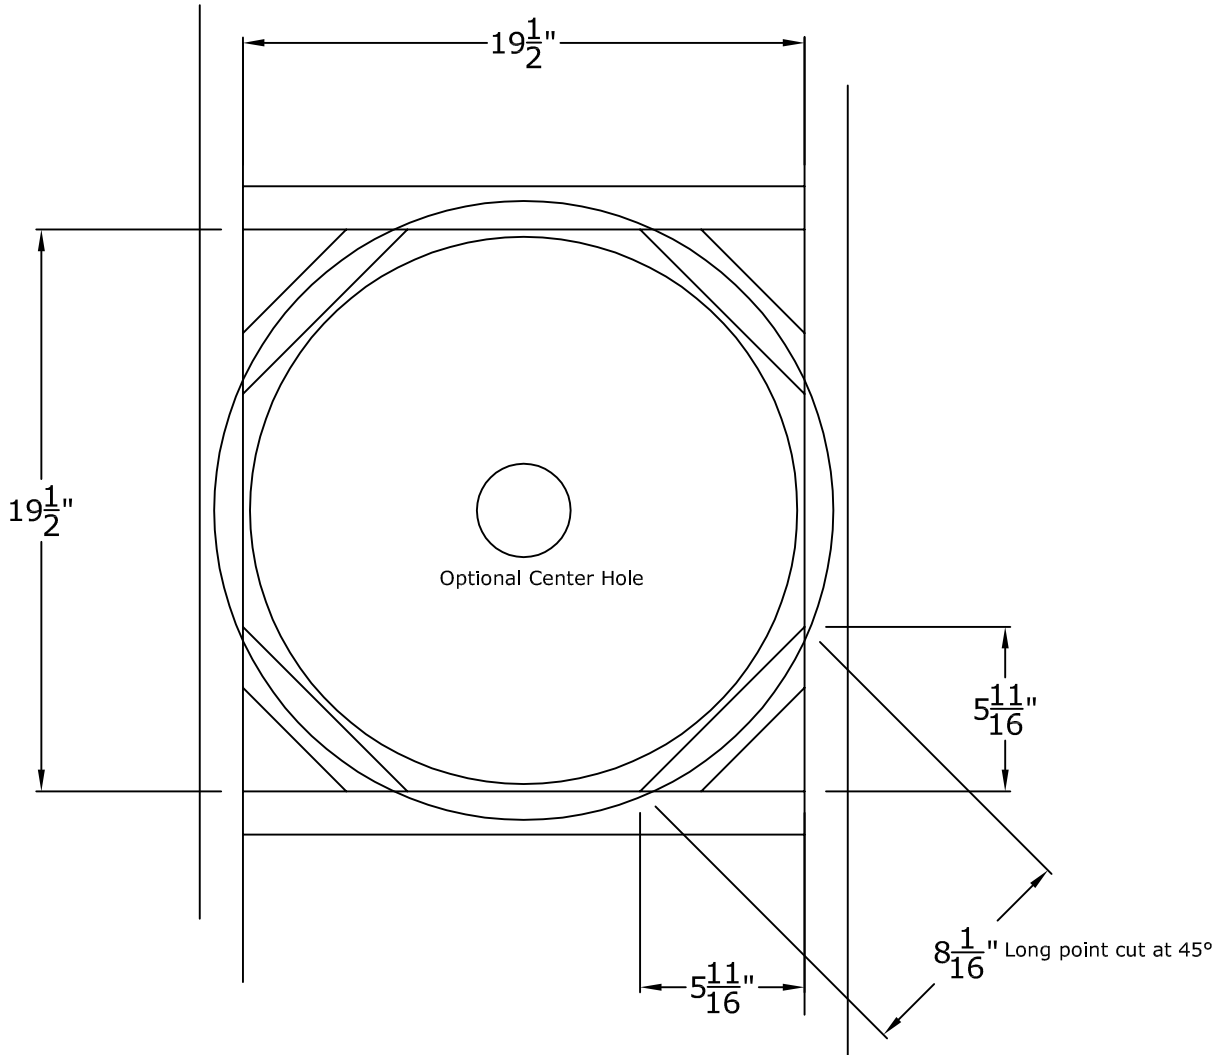

19" Round Recessed Dome

1 Part with a 6 $\frac{3}{8}$ " Overall Rise

Bottom of $\frac{1}{2}$ " thick mounting flange should be installed flush with the bottom of your ceiling drywall.

© Copyright 2018

RWM Inc.

Standard Casing Profiles: Smaller than 3' Domes

Profile A

Profile B

Profile C