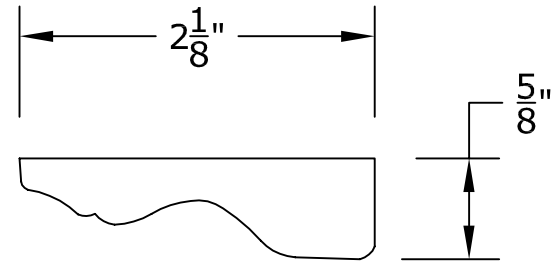

19" Round Recessed Dome

1 Part with a 6 $\frac{3}{8}$ " Overall Rise

Bottom of $\frac{1}{2}$ " thick mounting flange should be installed flush with the bottom of your ceiling drywall.

© Copyright 2018

RWM Inc.

Standard Casing Profiles: Smaller than 3' Domes

Profile A

Profile B

Profile C