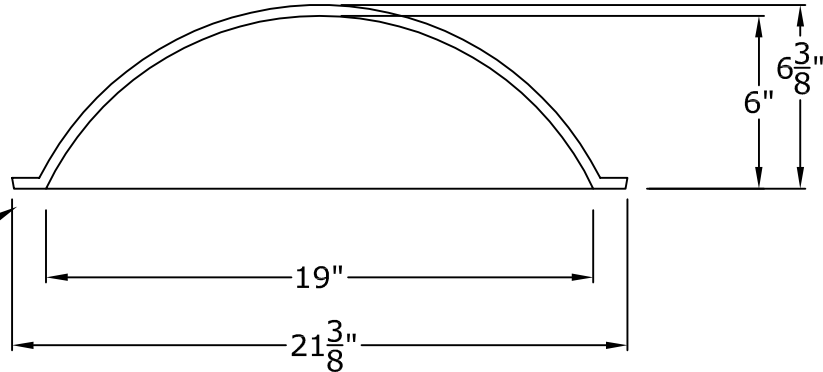

19" Round Recessed Dome

1 Part with a 6 $\frac{3}{8}$ " Overall Rise

Bottom of $\frac{1}{2}$ " thick mounting flange should be installed flush with the bottom of your ceiling drywall.

© Copyright 2018

RWM Inc.