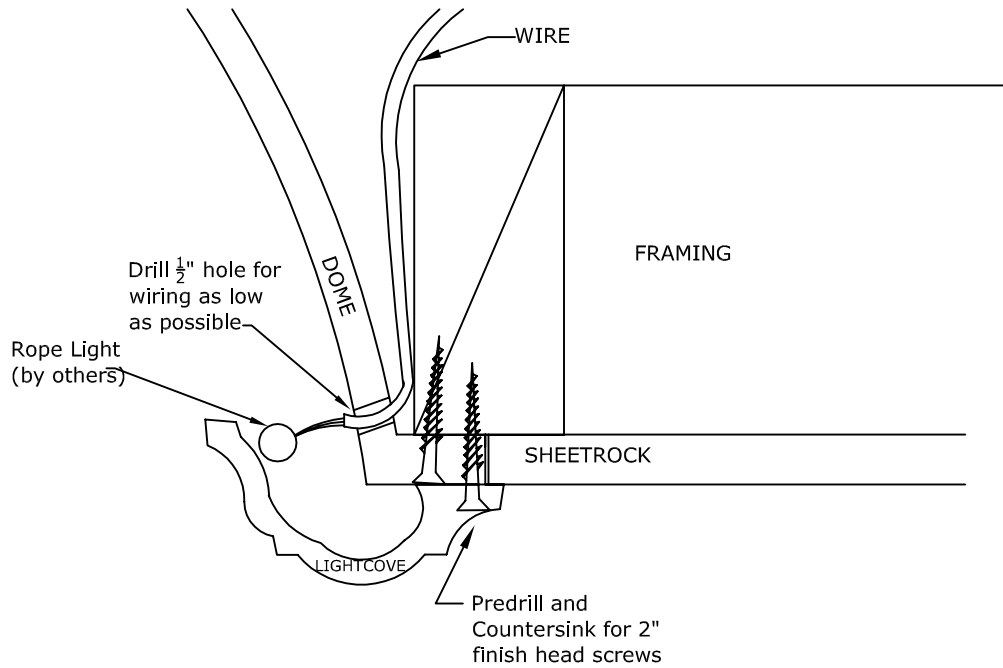

Traditional Lightcover for Mini Domes