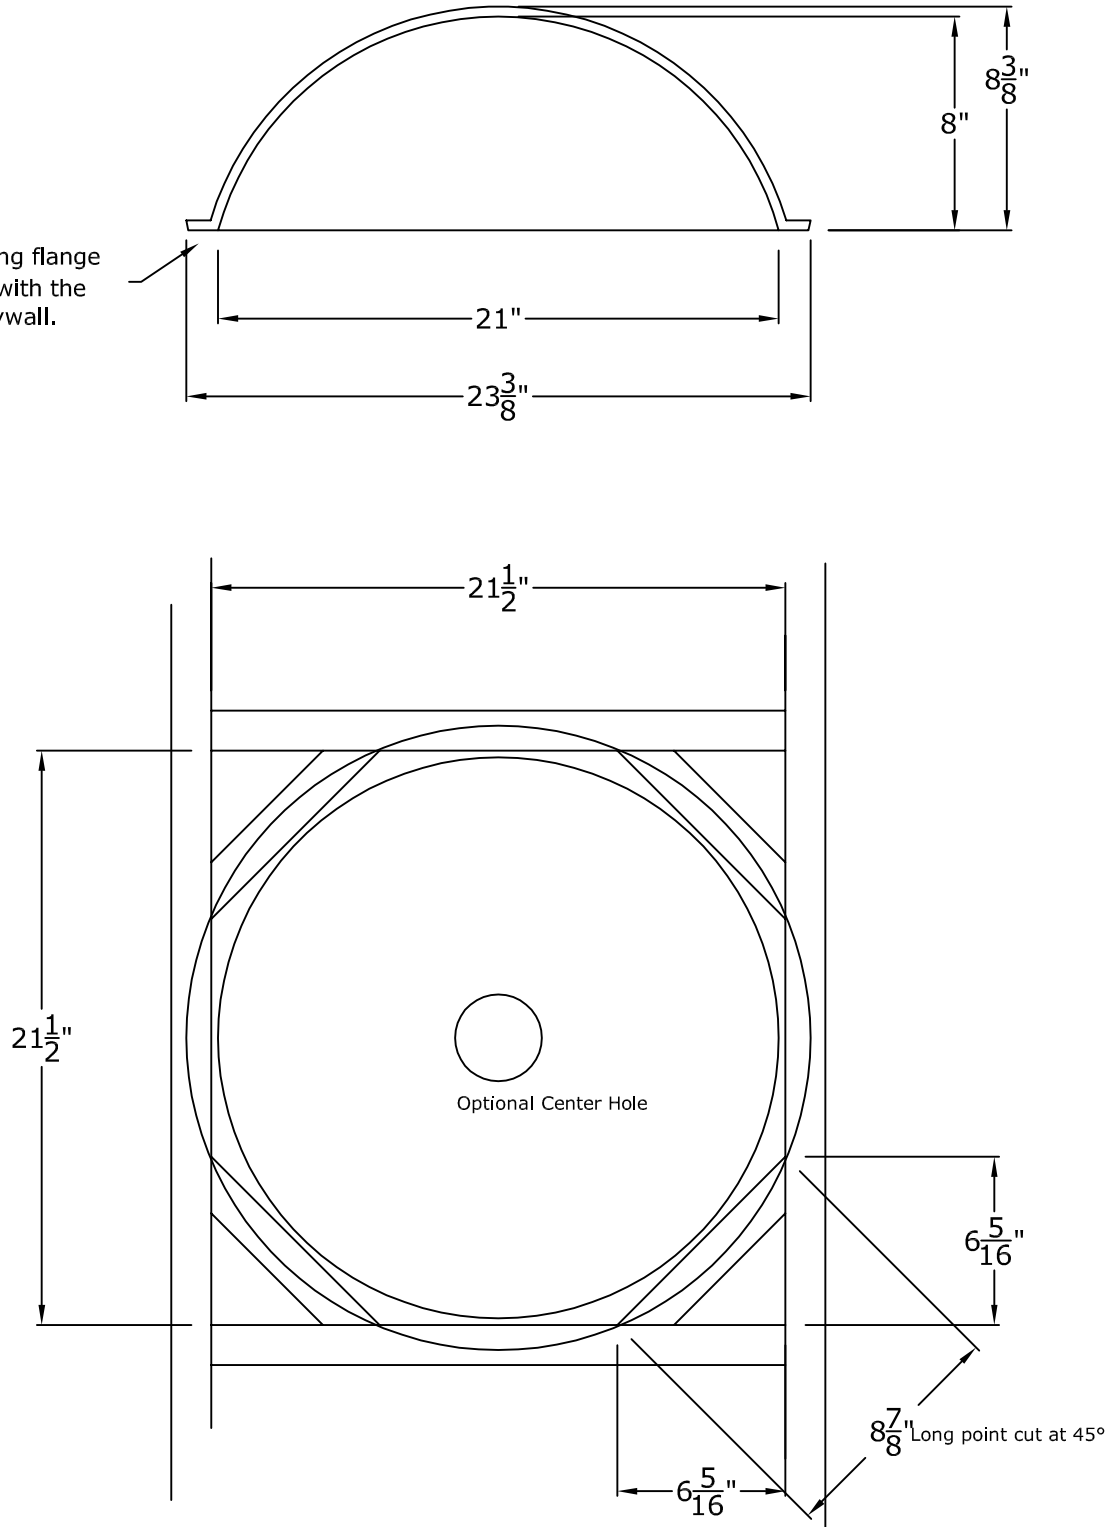

## 21" Round Recessed Dome 1 Part with an $8\frac{3}{8}$ " Overall Rise

Bottom of  $\frac{1}{2}$ " thick mounting flange should be installed flush with the bottom of your ceiling drywall.

© Copyright 2018