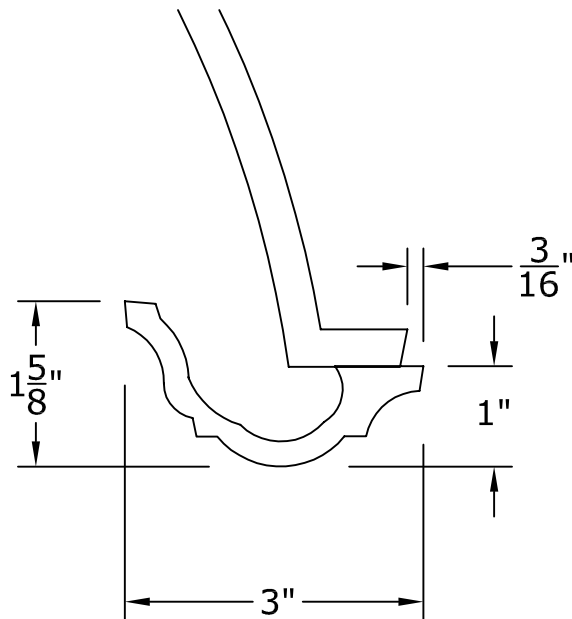

Traditional Lightcover for Mini Domes