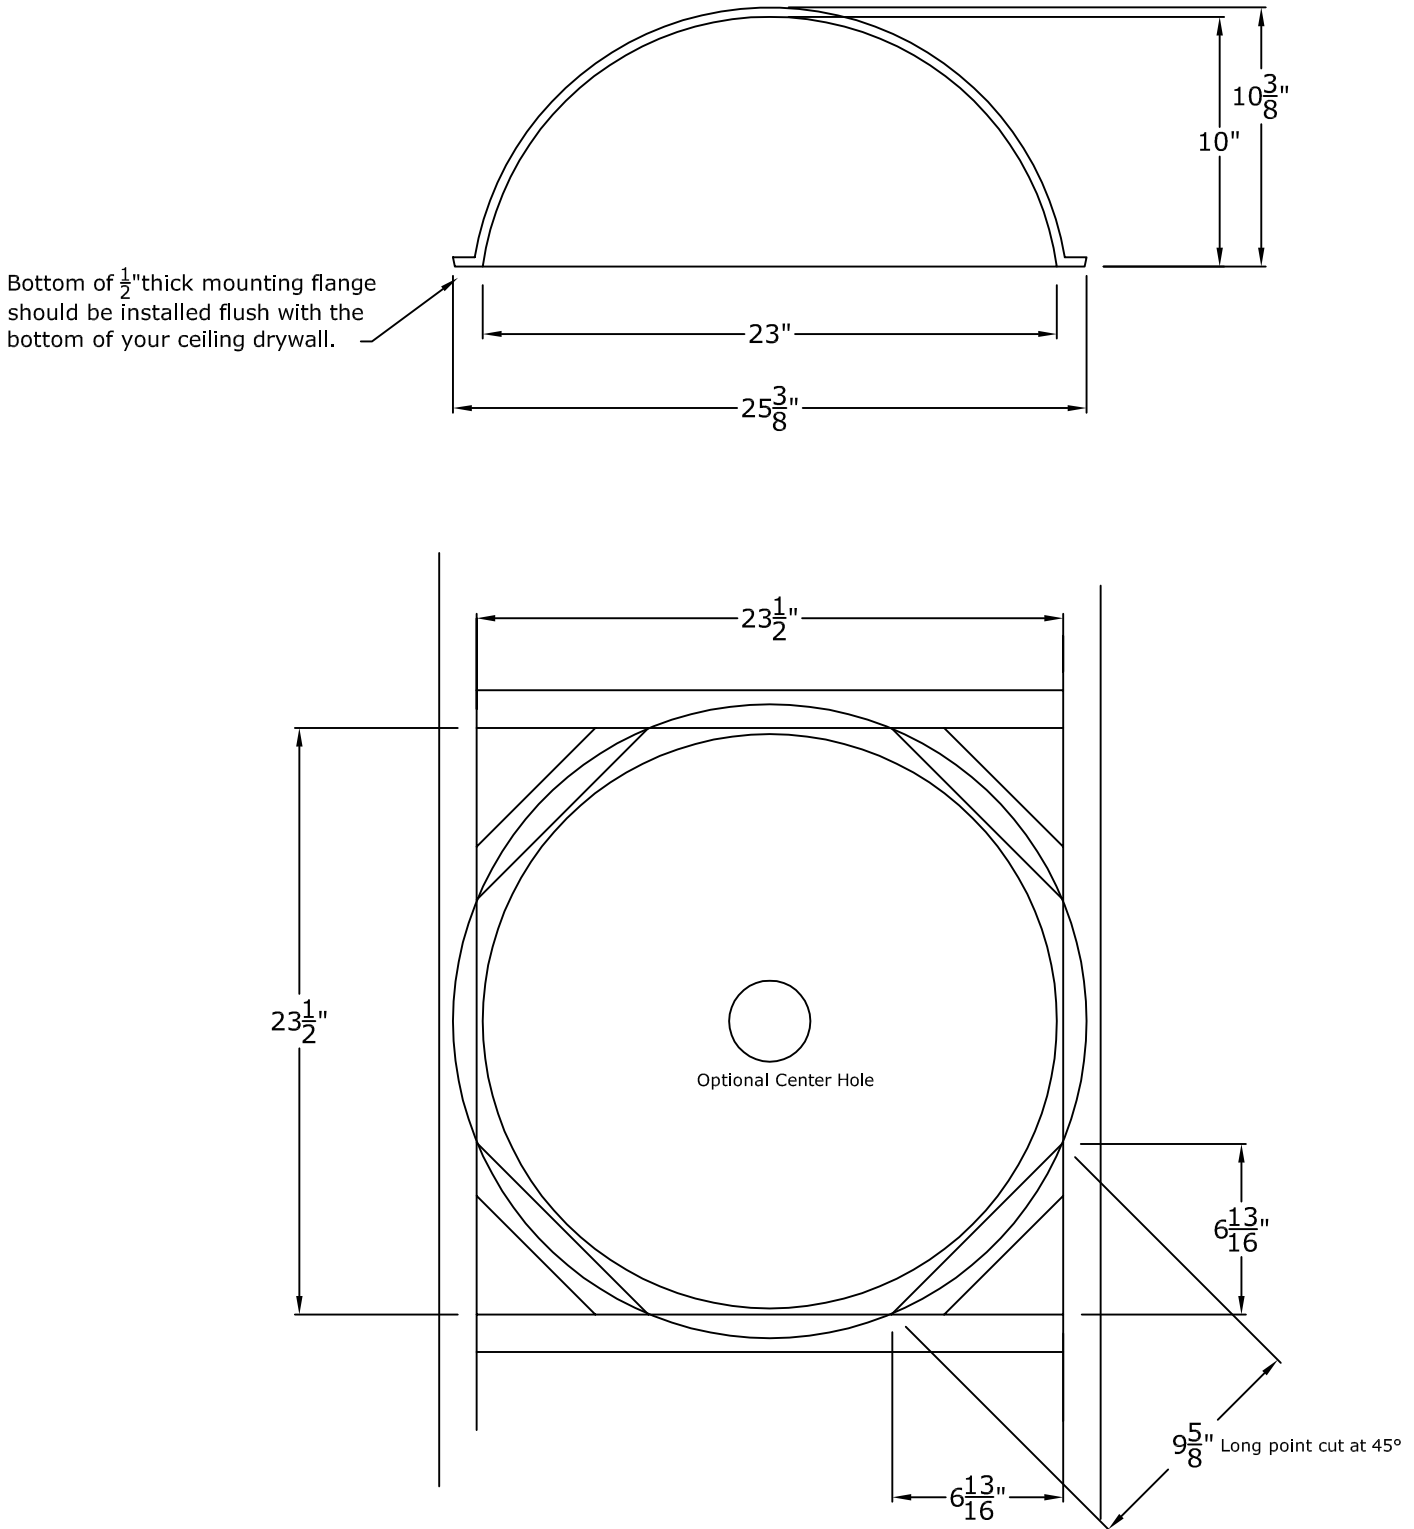

### 23" Round Recessed Dome 1 Part with a 10<sup>3</sup>/<sub>8</sub>" Overall Rise

**RWM**®

© Copyright 2018