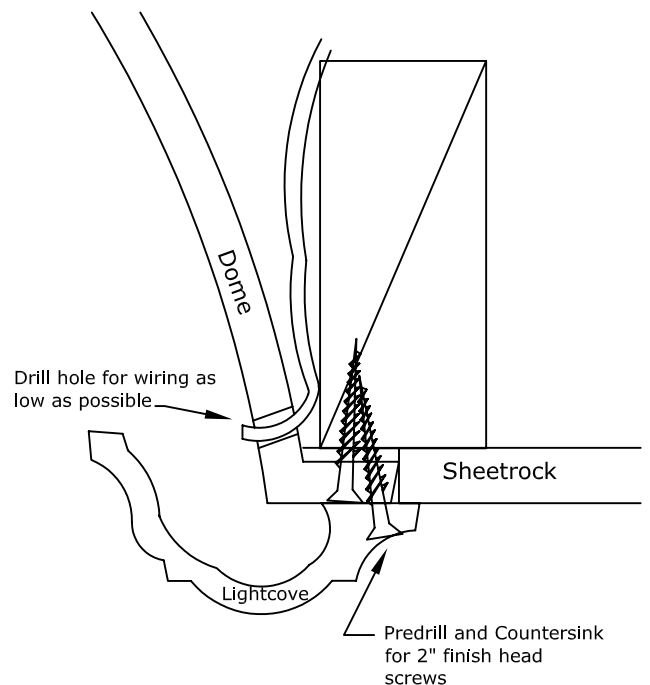

25" Round Recessed Dome 1 Part with a $9\frac{3}{8}$ " Overall Rise

© Copyright 2012

RWM Inc.

6419 South Cottonwood Street, Murray, Utah 84107
Phone: 801-268-2400 Toll Free: 1-855-RWM-ARTS (796-2787)
Fax: 801-268-2522 E-mail: info@rwm-inc.com

Visit our website at www.rwm-inc.com

25" Round Recessed Dome

1 Part with a $12\frac{7}{8}$ " Overall Rise