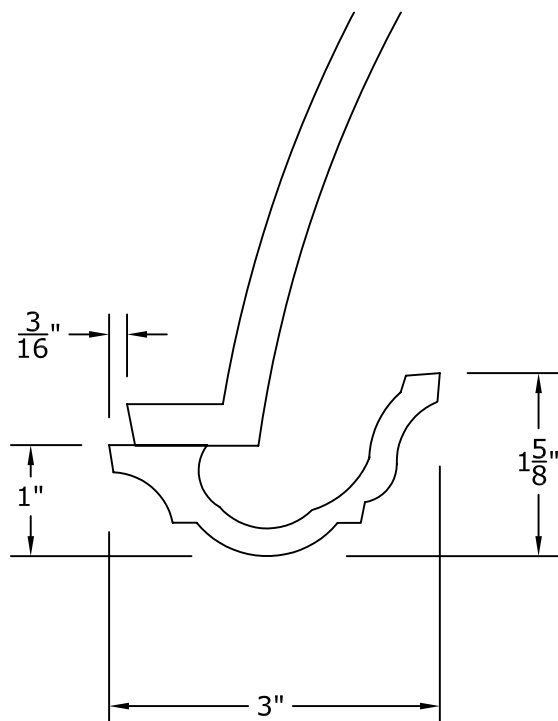

25" Round Recessed Dome 1 Part with a $9\frac{3}{8}$ " Overall Rise

© Copyright 2012

RWM Inc.

6419 South Cottonwood Street, Murray, Utah 84107
Phone: 801-268-2400 Toll Free: 1-855-RWM-ARTS (796-2787)
Fax: 801-268-2522 E-mail: info@rwm-inc.com

Visit our website at www.rwm-inc.com

25" Round Recessed Dome

1 Part with a $12\frac{7}{8}$ " Overall Rise