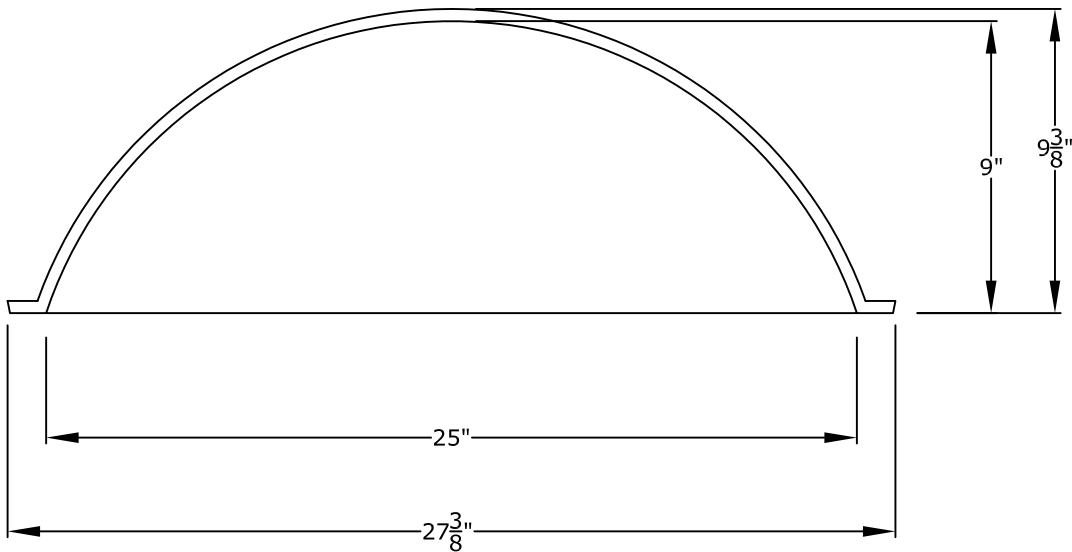

25" Round Recessed Dome 1 Part with a $9\frac{3}{8}$ " Overall Rise

© Copyright 2012

RWM Inc.

6419 South Cottonwood Street, Murray, Utah 84107
Phone: 801-268-2400 Toll Free: 1-855-RWM-ARTS (796-2787)
Fax: 801-268-2522 E-mail: info@rwm-inc.com

Visit our website at www.rwm-inc.com

25" Round Recessed Dome

1 Part with a $12\frac{7}{8}$ " Overall Rise