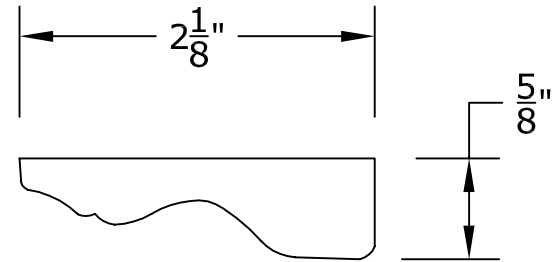

RWM®

© Copyright 2018

RWM Inc.

6419 South Cottonwood Street, Murray, Utah 84107

Phone: 801-268-2400 Toll Free: 1-855-RWM-ARTS (796-2787)

Fax: 801-268-2522 E-mail: info@rwm-inc.com

Visit our website at www.rwm-inc.com

Standard Casing Profiles: Smaller than 3' Domes