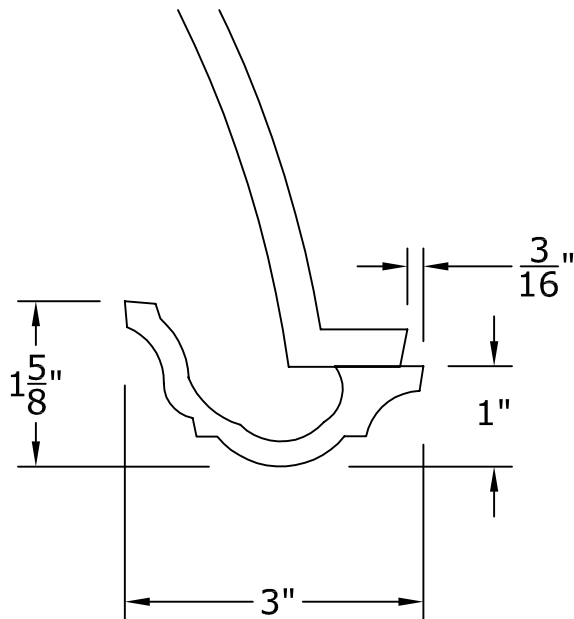

Traditional Lightcover for Mini Domes