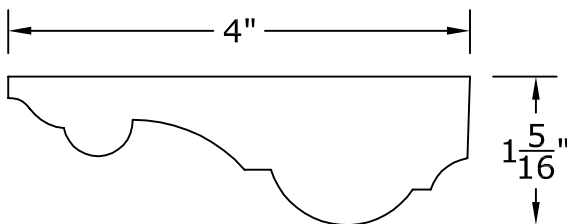

Visit our website at www.rwm-inc.com

Standard Casing Profiles: Smaller than 3' Domes

Profile A

Profile B

Profile C

RWM®

© Copyright 2018

RWM Inc.

6419 South Cottonwood Street, Murray, Utah 84107
Phone: 801-268-2400 Toll Free: 1-855-RWM-ARTS (796-2787)
Fax: 801-268-2522 E-mail: info@rwm-inc.com

Visit our website at www.rwm-inc.com

Standard Casing Profiles: For Select Domes

Profile 1

Profile 3

Profile 2

Profile 4