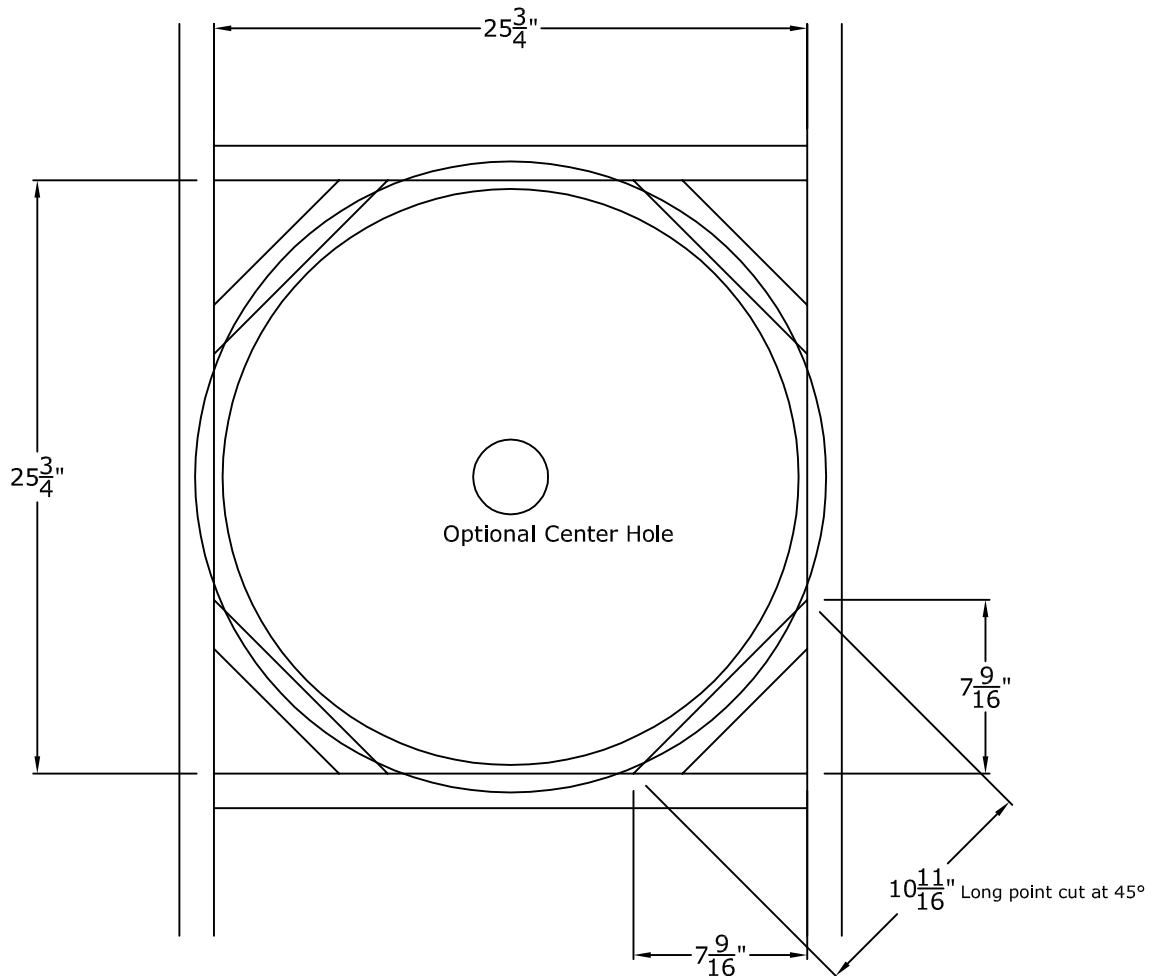

25" Round Recessed Dome 1 Part with a $9\frac{3}{8}$ " Overall Rise

Bottom of $\frac{1}{2}$ " thick mounting flange should be installed flush with the bottom of your ceiling drywall.

© Copyright 2018

RWM Inc.