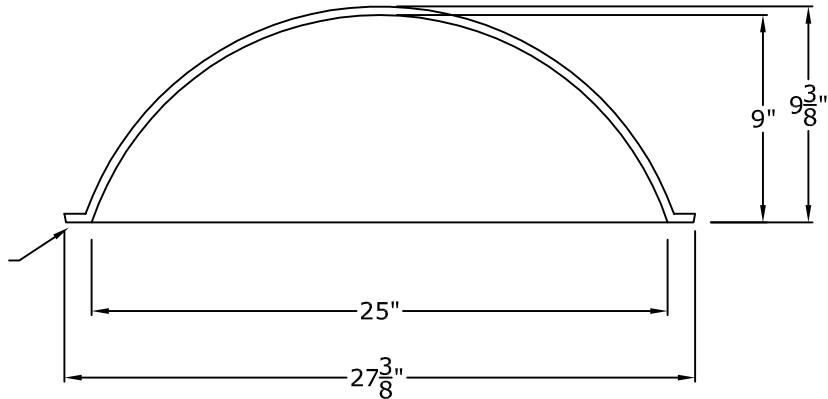

25" Round Recessed Dome 1 Part with a $9\frac{3}{8}$ " Overall Rise

Bottom of $\frac{1}{2}$ " thick mounting flange should be installed flush with the bottom of your ceiling drywall.

© Copyright 2018

RWM Inc.