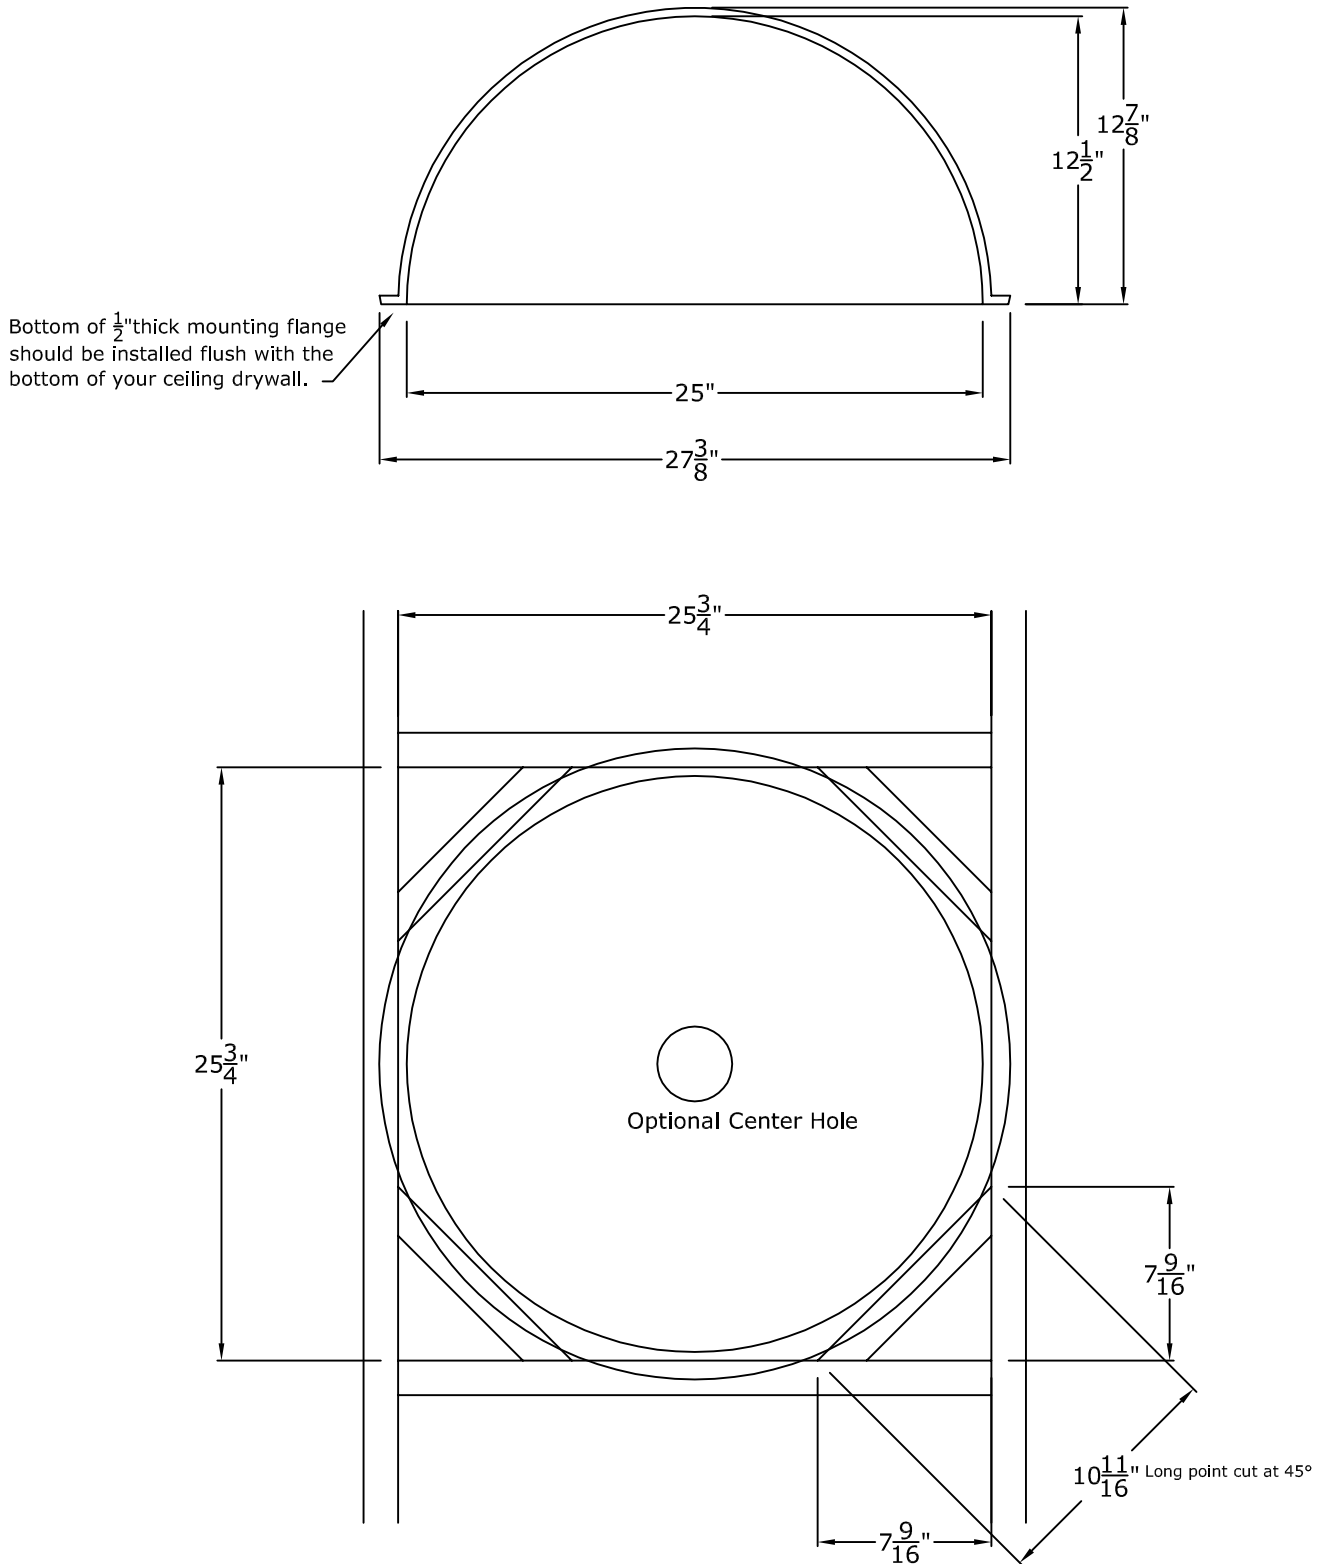

25" Round Recessed Dome 1 Part with a $12\frac{7}{8}$ " Overall Rise