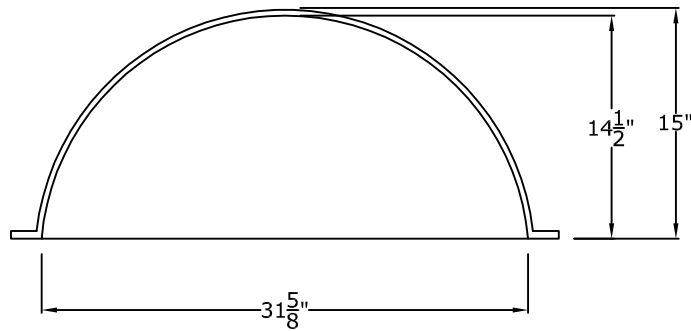

### 31 $\frac{5}{8}$ " Round Recessed Dome: 1 Part with a 15" Overall Rise