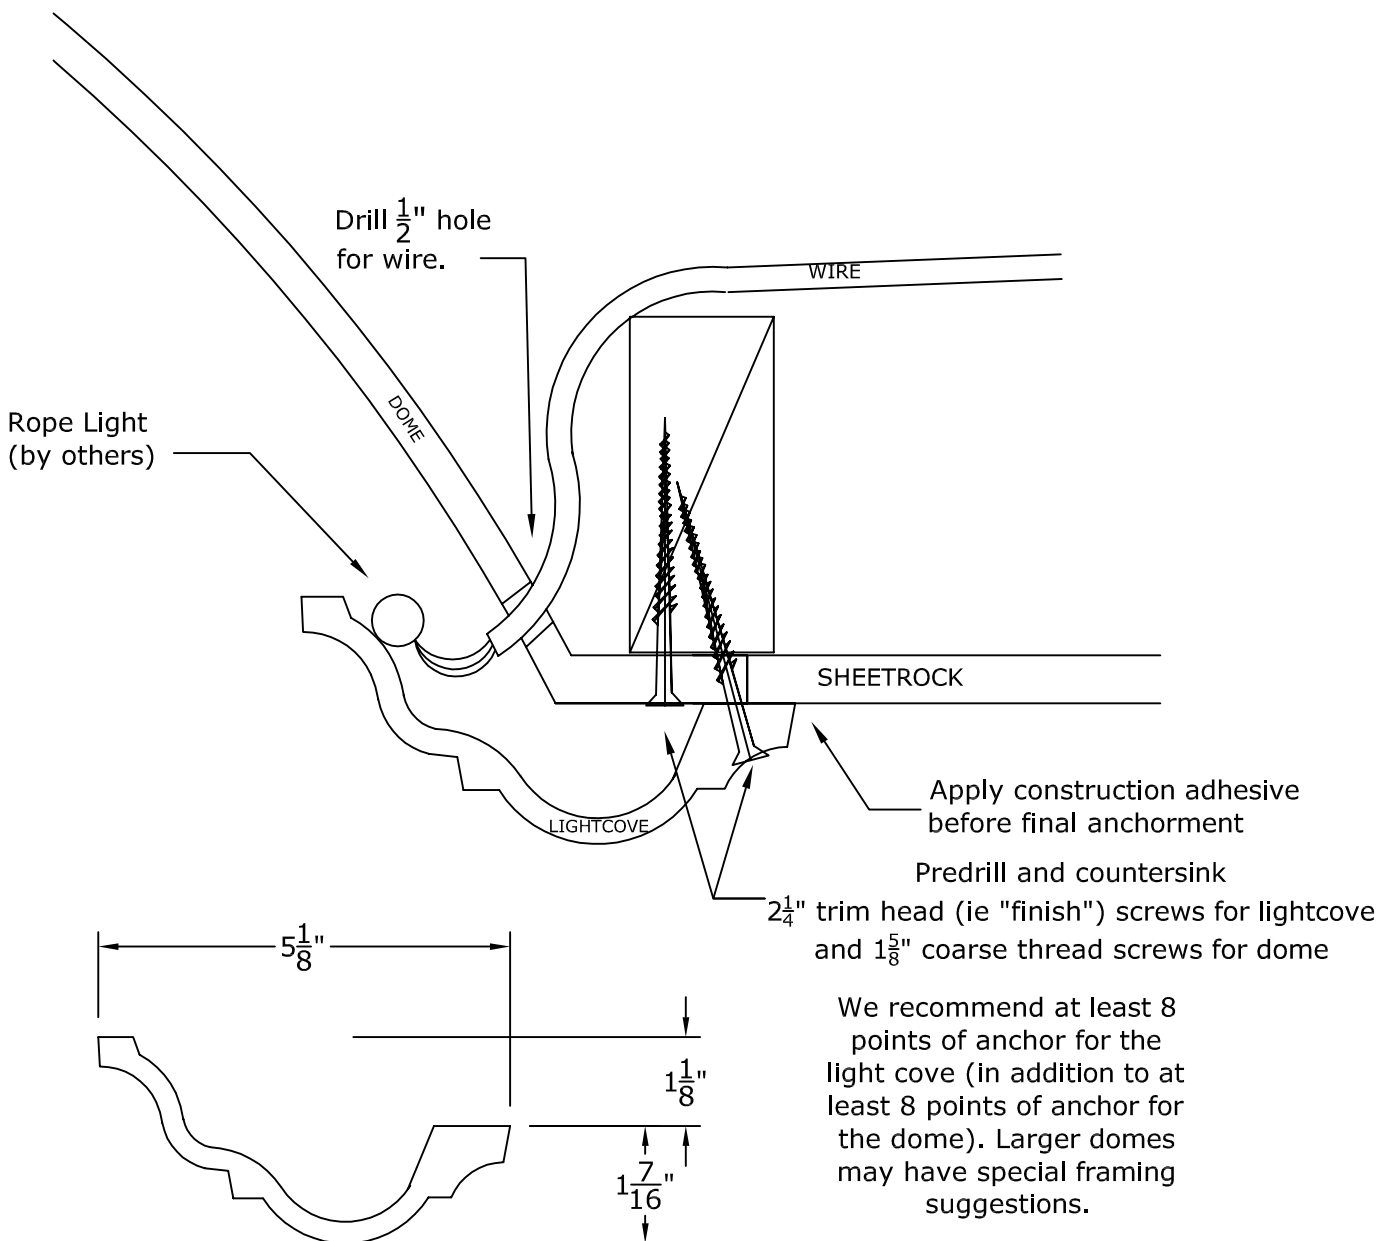

### 31 $\frac{5}{8}$ " Round Recessed Dome: 1 Part with a 15" Overall Rise

## Traditional Lightcover: For Select Smaller Domes

© Copyright 2017

## Contemporary Lightcover: For Select Smaller Domes

We recommend at least 8 points of anchor for the light cover (in addition to at least 8 points of anchor for the dome). Larger domes may have special framing suggestions.