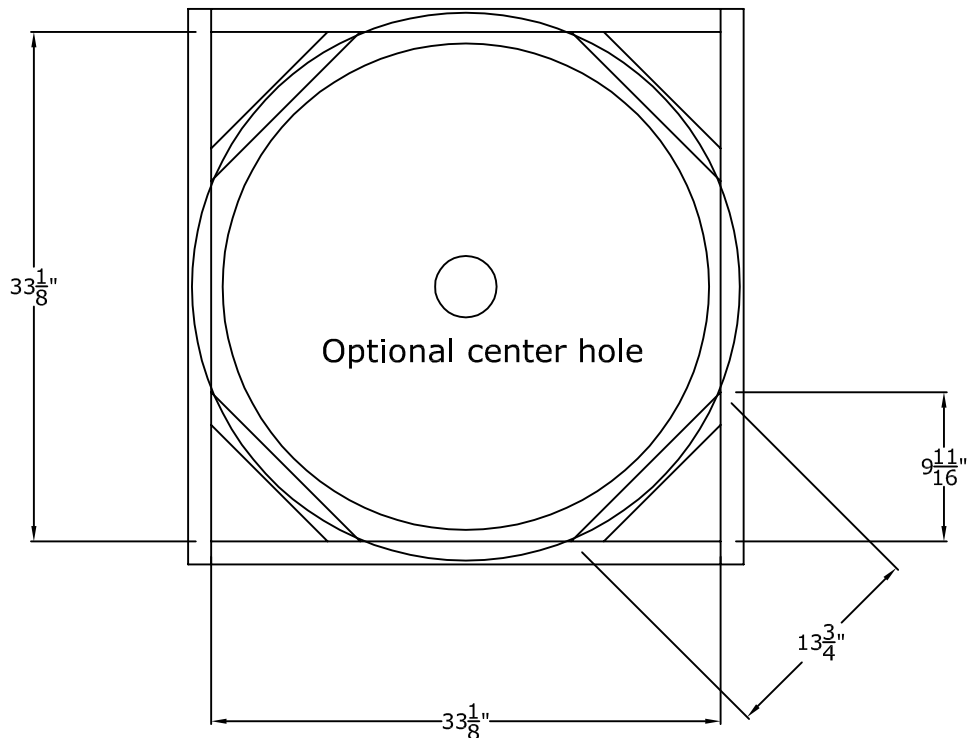

### 31 $\frac{5}{8}$ " Round Recessed Dome: 1 Part with a 15" Overall Rise