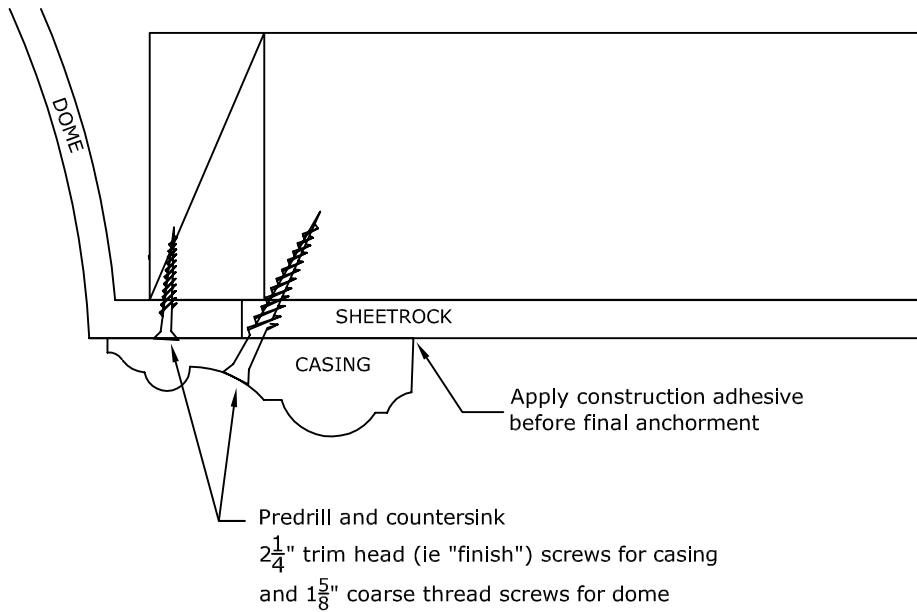

Standard Casing Options: For Select Domes