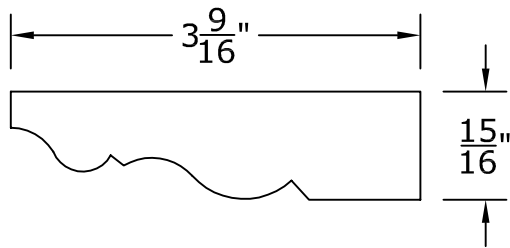

Option 1

Option 2