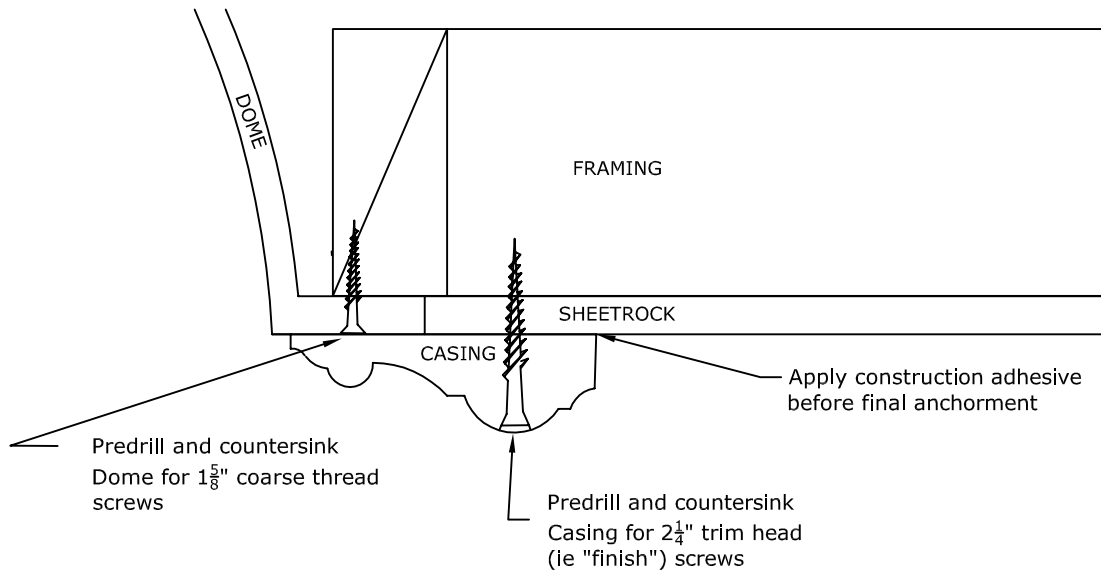

Visit our website at www.rwm-inc.com

Contemporary Lightcover: For Select Smaller Domes

We recommend at least 8 points of anchor for the light cover (in addition to at least 8 points of anchor for the dome). Larger domes may have special framing suggestions.

Standard Casing Profiles: For Select Domes

Profile 1

Profile 3

Profile 2

Profile 4