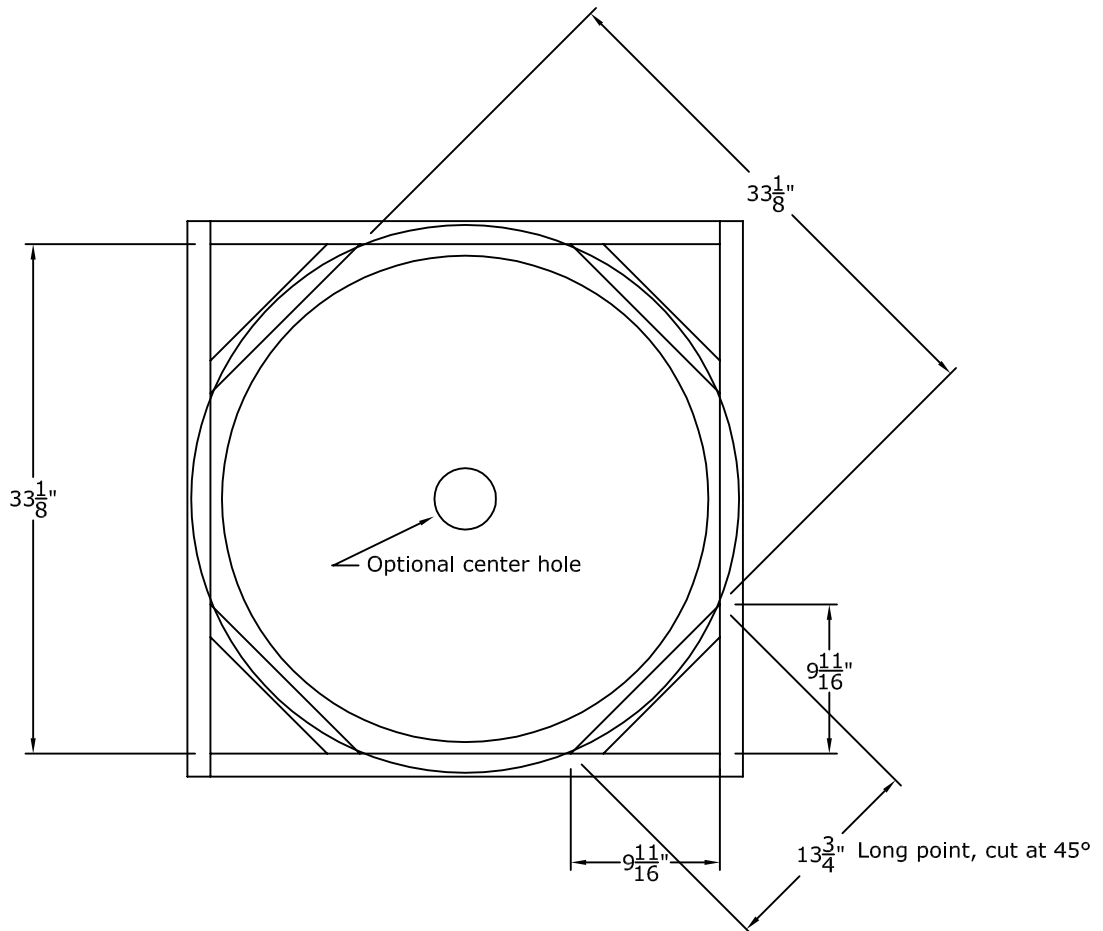

31 $\frac{5}{8}$ " Round Recessed Dome: 1 Part with a 15" Overall Rise

RWM Inc.

6419 South Cottonwood Street, Murray, Utah 84107
 Phone: 801-268-2400 Toll Free: 1-855-RWM-ARTS (796-2787)
 Fax: 801-268-2522 E-mail: info@rwm-inc.com

Visit our website at www.rwm-inc.com

Contemporary Lightcover: For Select Smaller Domes

We recommend at least 8 points of anchor for the light cover (in addition to at least 8 points of anchor for the dome). Larger domes may have special framing suggestions.