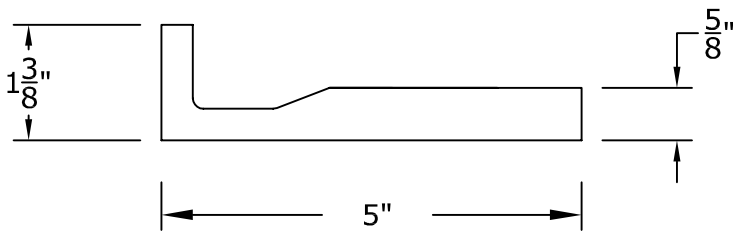

Visit our website at www.rwm-inc.com

Contemporary Lightcover: For Select Smaller Domes

We recommend at least 8 points of anchor for the light cover (in addition to at least 8 points of anchor for the dome). Larger domes may have special framing suggestions.