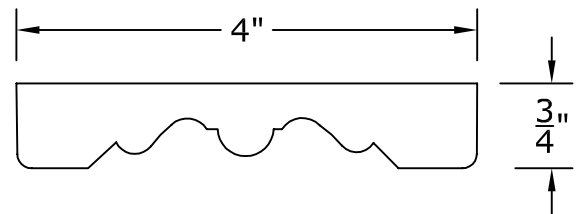

Visit our website at www.rwm-inc.com

Contemporary Lightcover: For Select Smaller Domes

We recommend at least 8 points of anchor for the light cover (in addition to at least 8 points of anchor for the dome). Larger domes may have special framing suggestions.

Standard Casing Profiles: For Select Domes

Profile 1

Profile 3

Profile 2

Profile 4