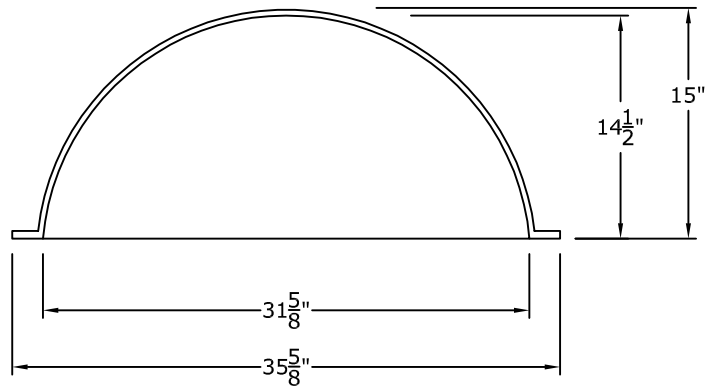

31 $\frac{5}{8}$ " Round Recessed Dome: 1 Part with a 15" Overall Rise

RWM Inc.

6419 South Cottonwood Street, Murray, Utah 84107
 Phone: 801-268-2400 Toll Free: 1-855-RWM-ARTS (796-2787)
 Fax: 801-268-2522 E-mail: info@rwm-inc.com