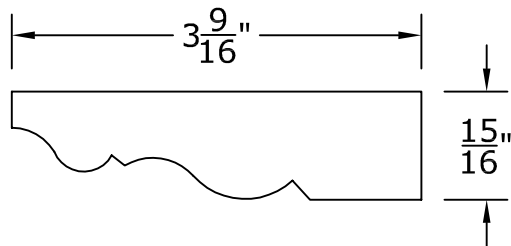

Profile 1

Profile 2

Profile 3