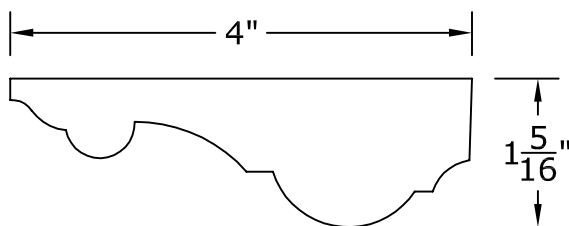

Visit our website at www.rwm-inc.com

Contemporary Lightcover: For Select Smaller Domes

We recommend at least 8 points of anchor for the light cover (in addition to at least 8 points of anchor for the dome). Larger domes may have special framing suggestions.

Standard Casing Profiles: For Select Domes

Profile 1

Profile 3

Profile 2

Profile 4