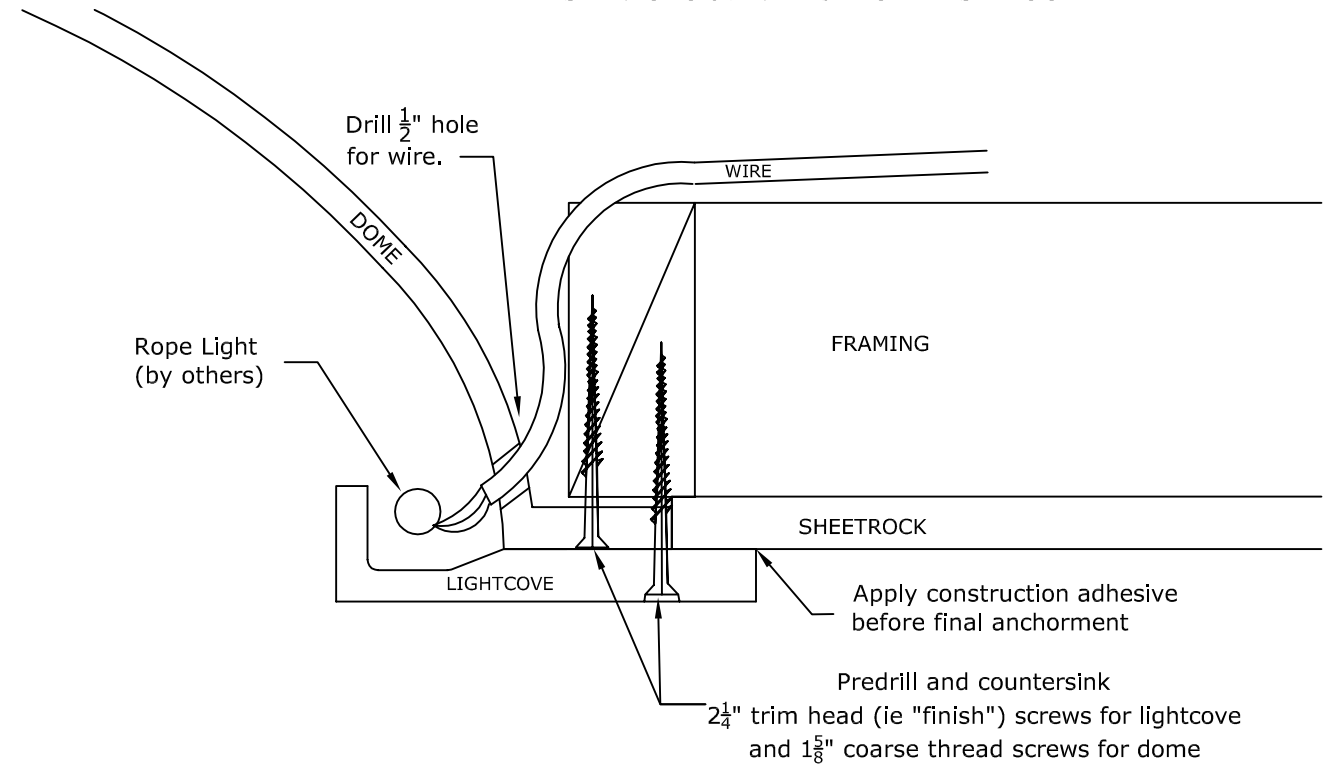

Visit our website at www.rwm-inc.com

Contemporary Lightcover: For Select Smaller Domes

We recommend at least 8 points of anchor for the light cover (in addition to at least 8 points of anchor for the dome). Larger domes may have special framing suggestions.