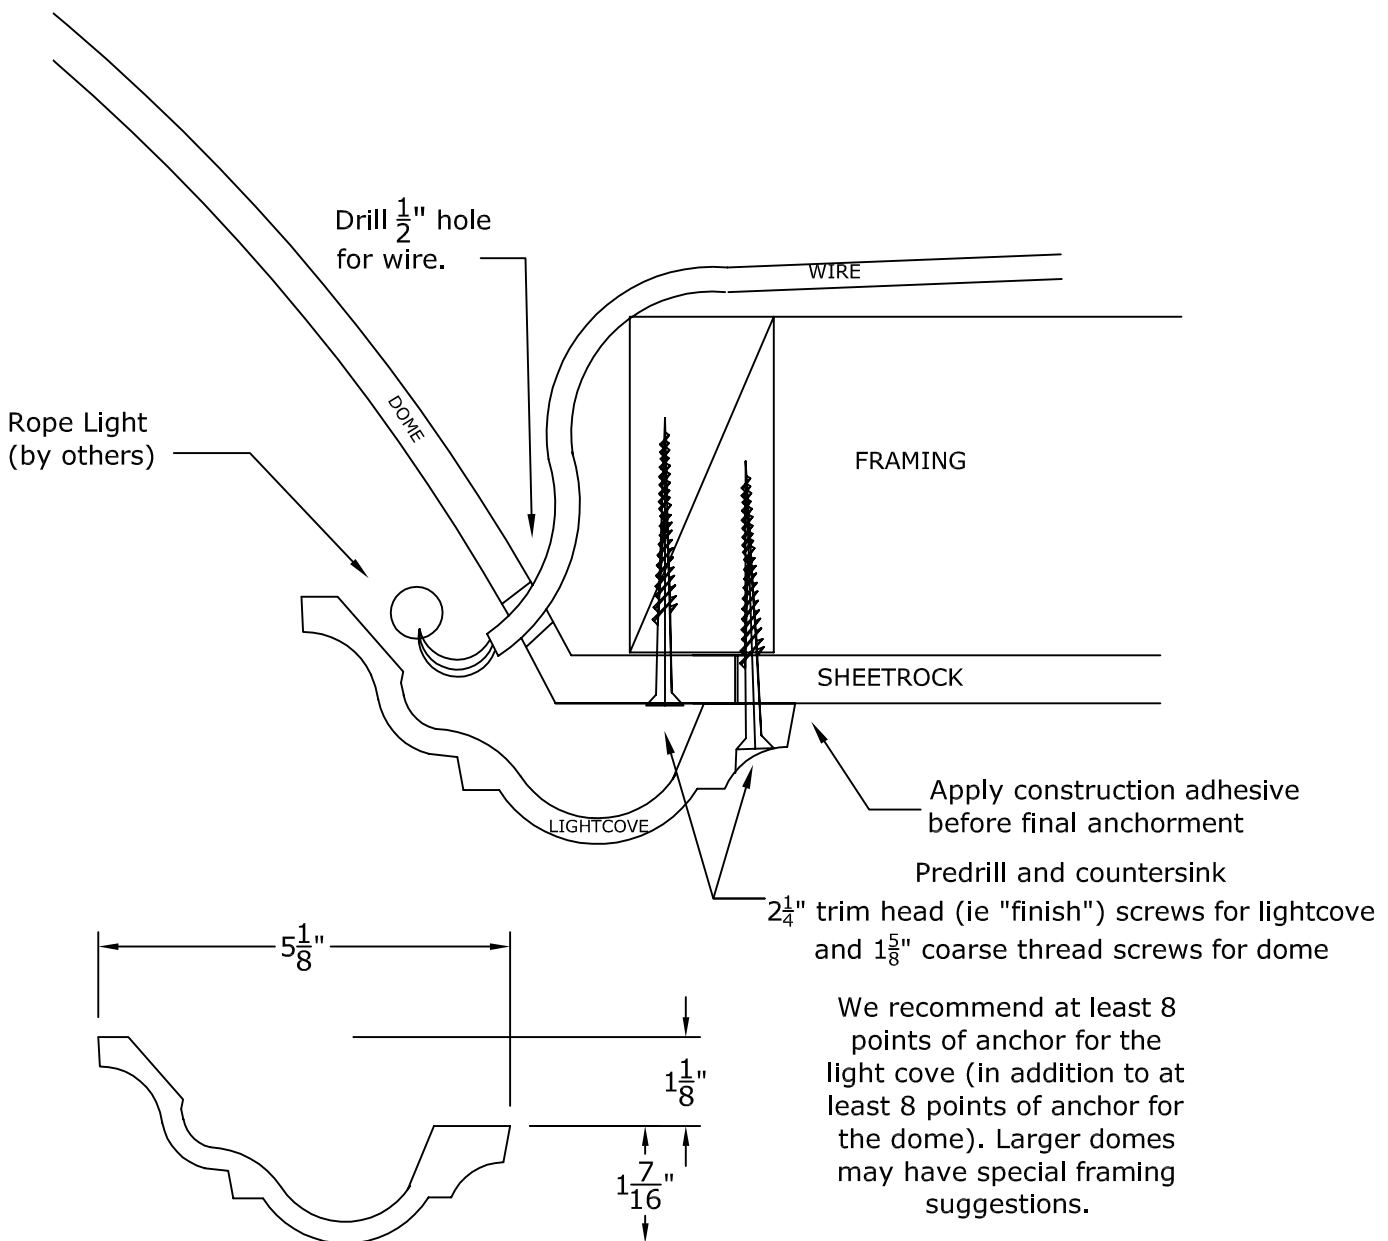

Traditional Lightcover: For Select Smaller Domes