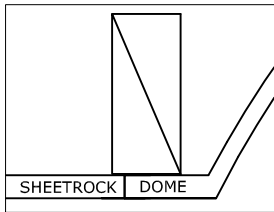

31 $\frac{5}{8}$ " Round Recessed Dome: 1 Part with a 15" Overall Rise

RWM Inc.

6419 South Cottonwood Street, Murray, Utah 84107
 Phone: 801-268-2400 Toll Free: 1-855-RWM-ARTS (796-2787)
 Fax: 801-268-2522 E-mail: info@rwm-inc.com