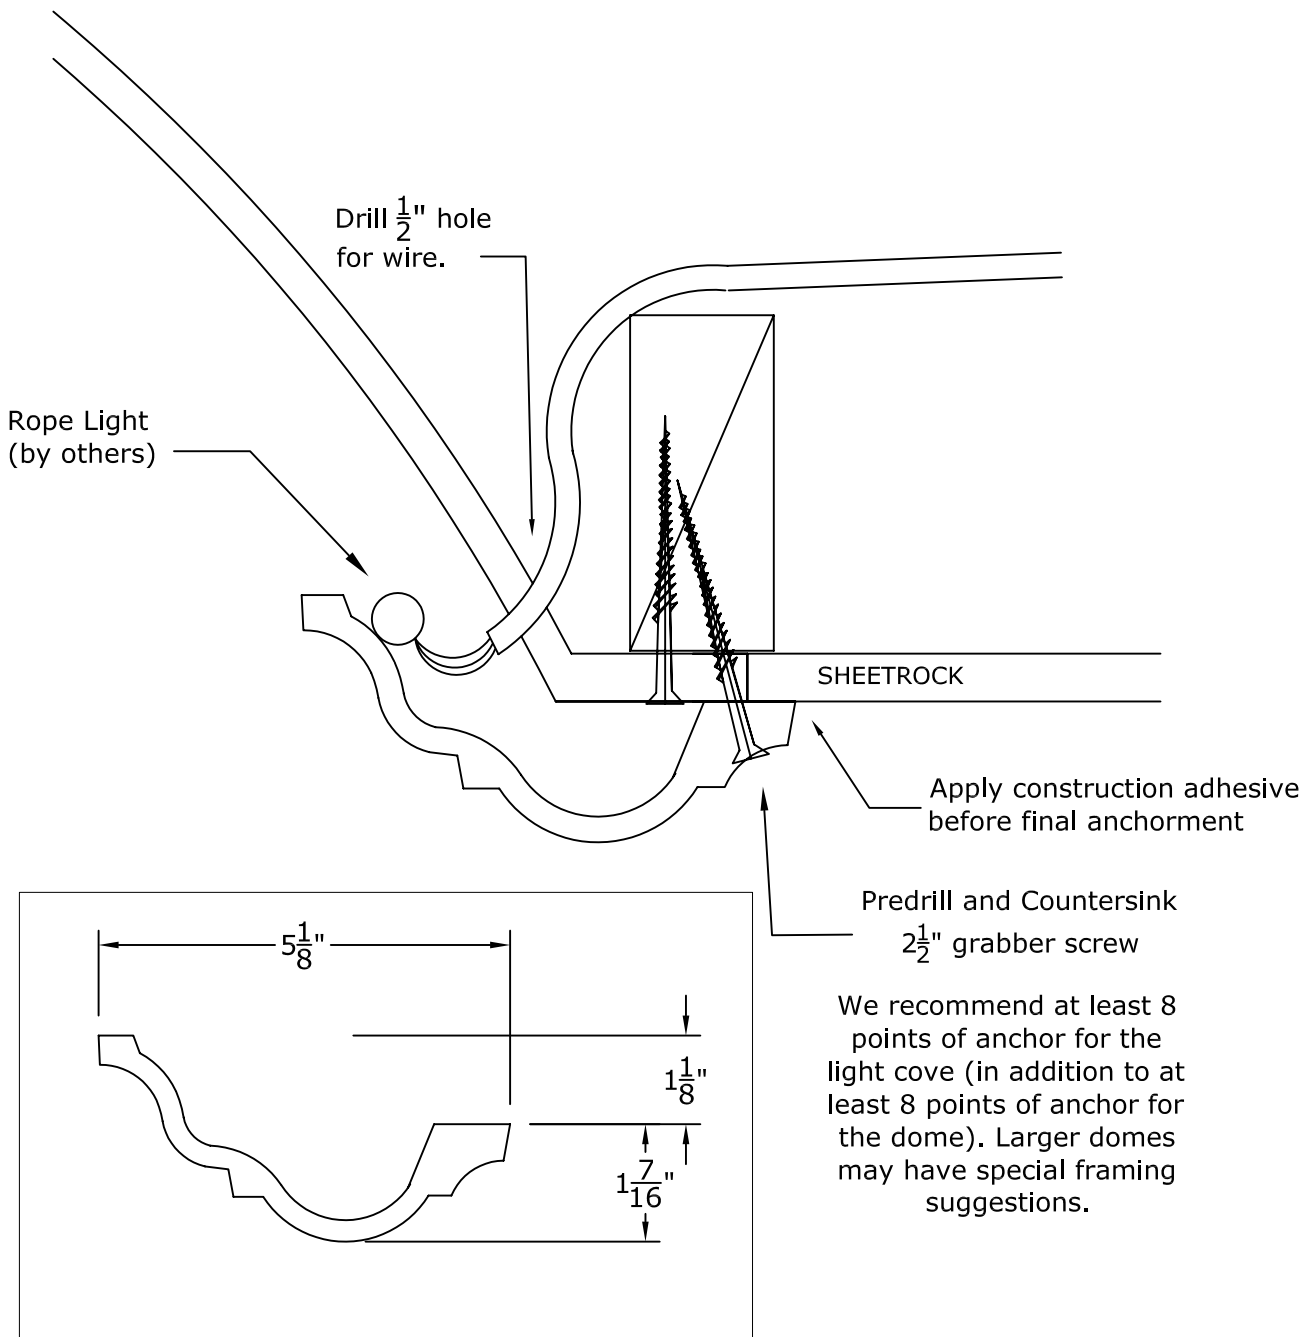

© Copyright 2012

RWM Inc.

6419 South Cottonwood Street, Murray, Utah 84107
Phone: 801-268-2400 Toll Free: 1-855-RWM-ARTS (796-2787)
Fax: 801-268-2522 E-mail: info@rwm-inc.com

Visit our website at www.rwm-inc.com

Lightcove for 36 & 39 Inch Round Recessed Dome: