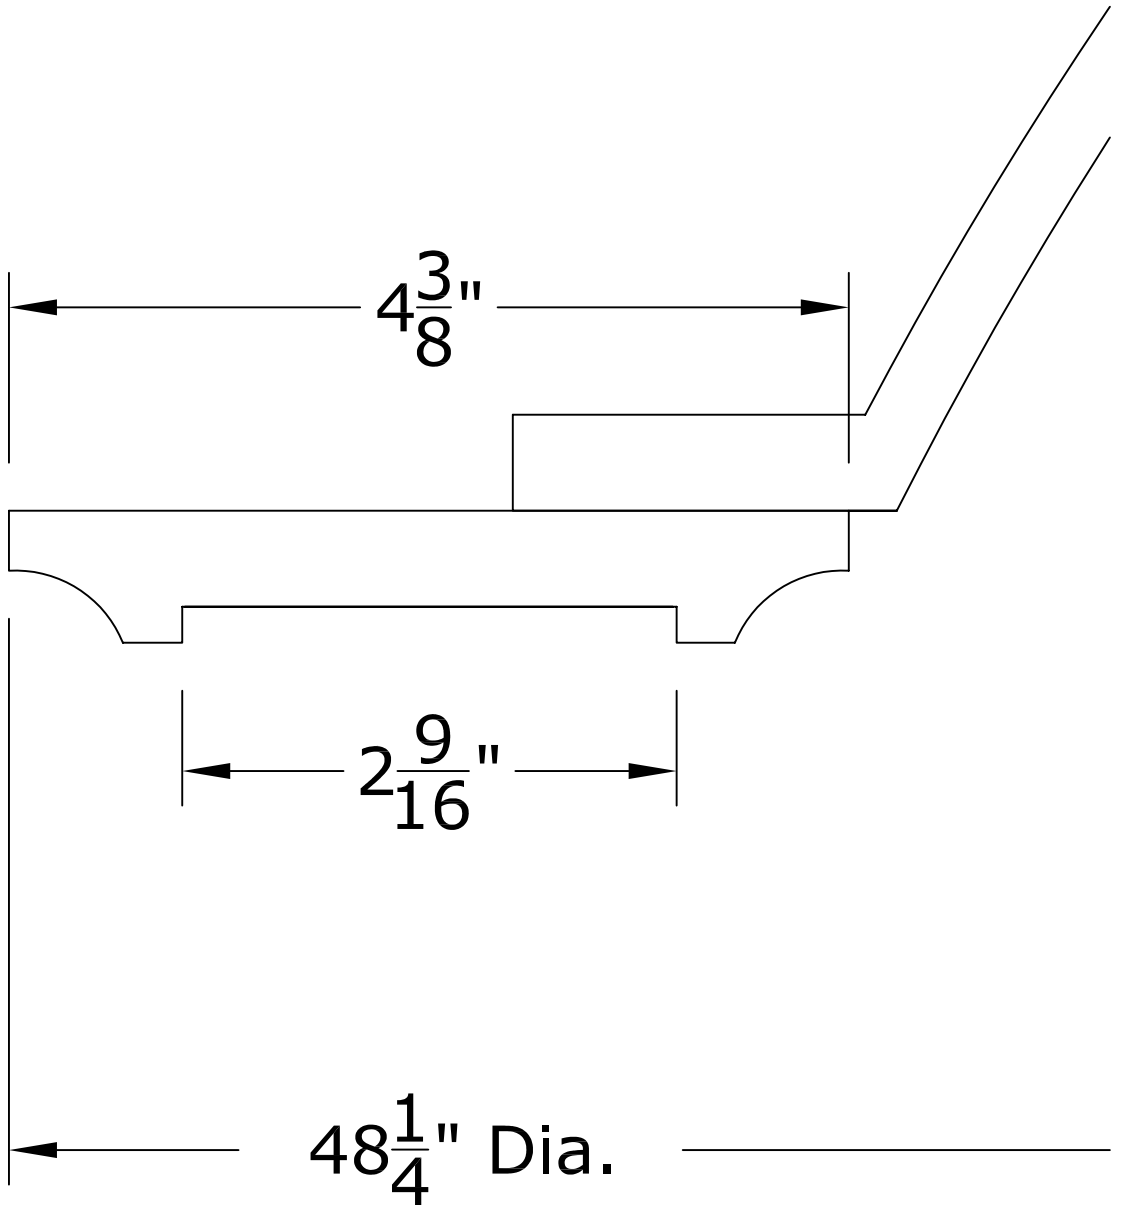

Smooth Casing for 39 Inch Round Recessed Dome