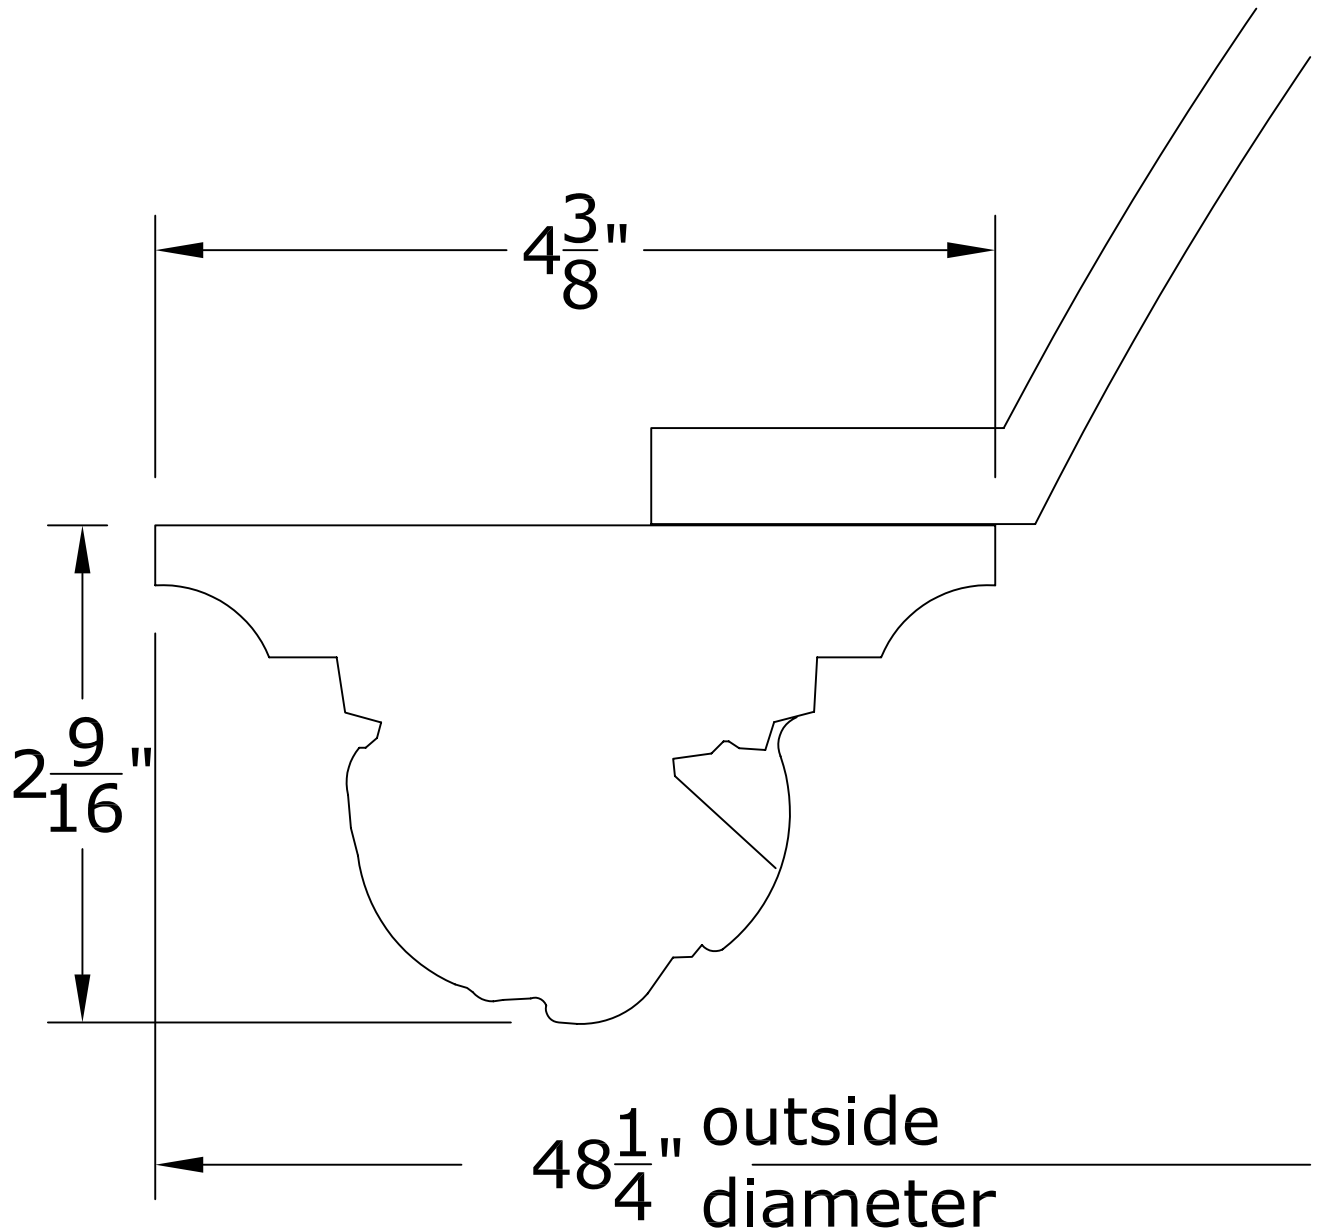

Acanthus Leaf & Pearl Casing for 39 Inch Round Recessed Dome