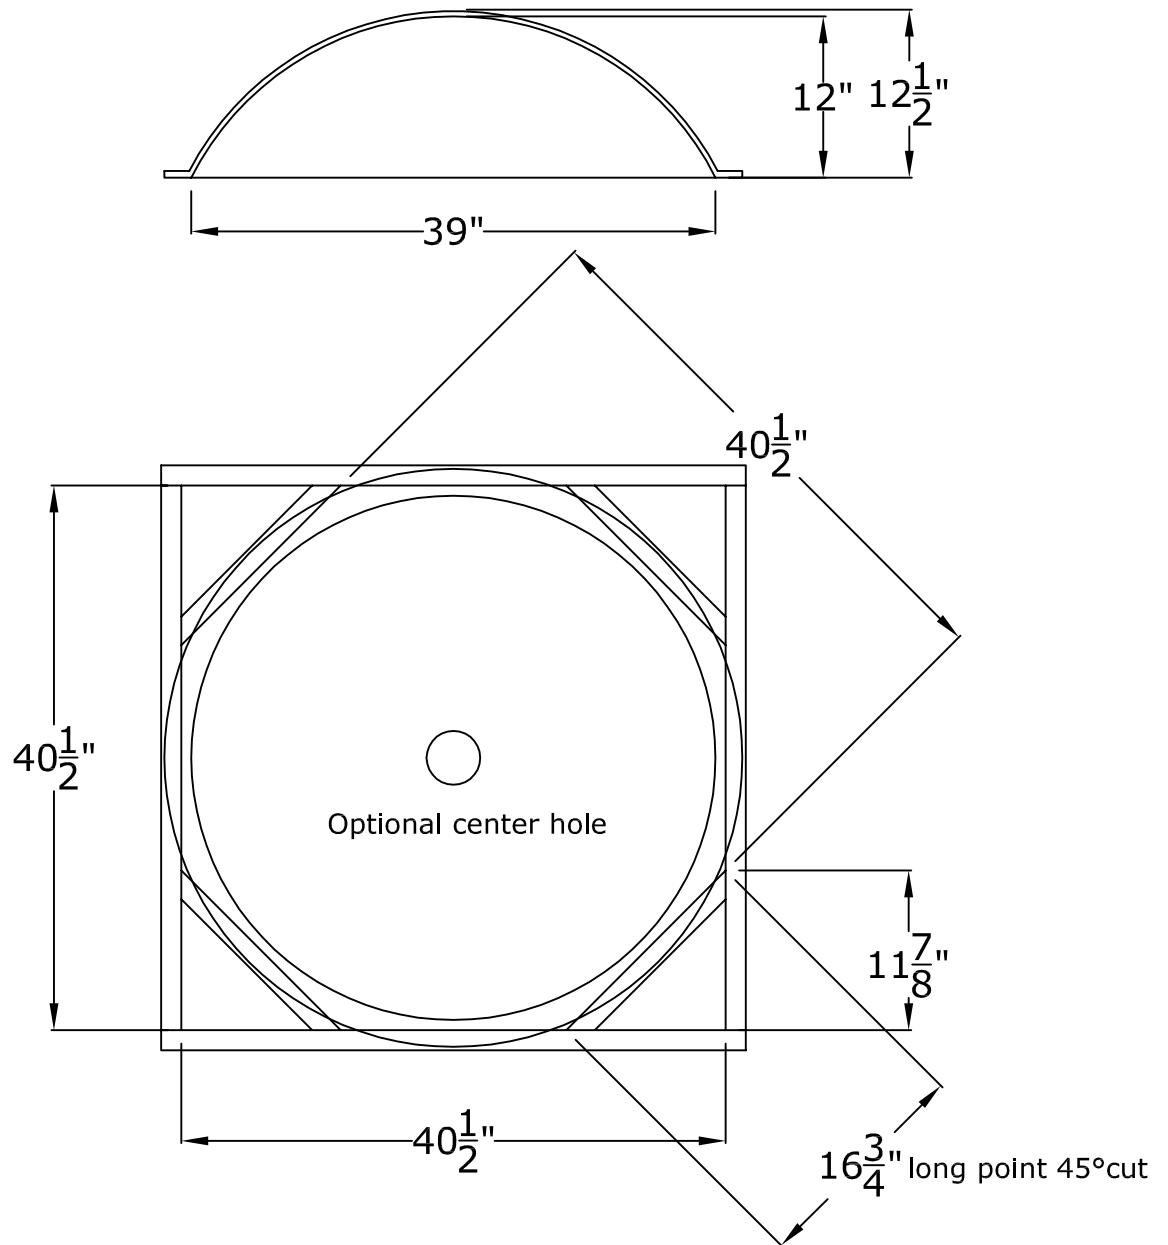

### 39 Inch Round Recessed Dome: 1 Part with a $4\frac{1}{2}$ " Overall Rise

© Copyright 2016

### 39 Inch Round Recessed Dome: 1 Part with a $12\frac{1}{2}$ " Overall Rise