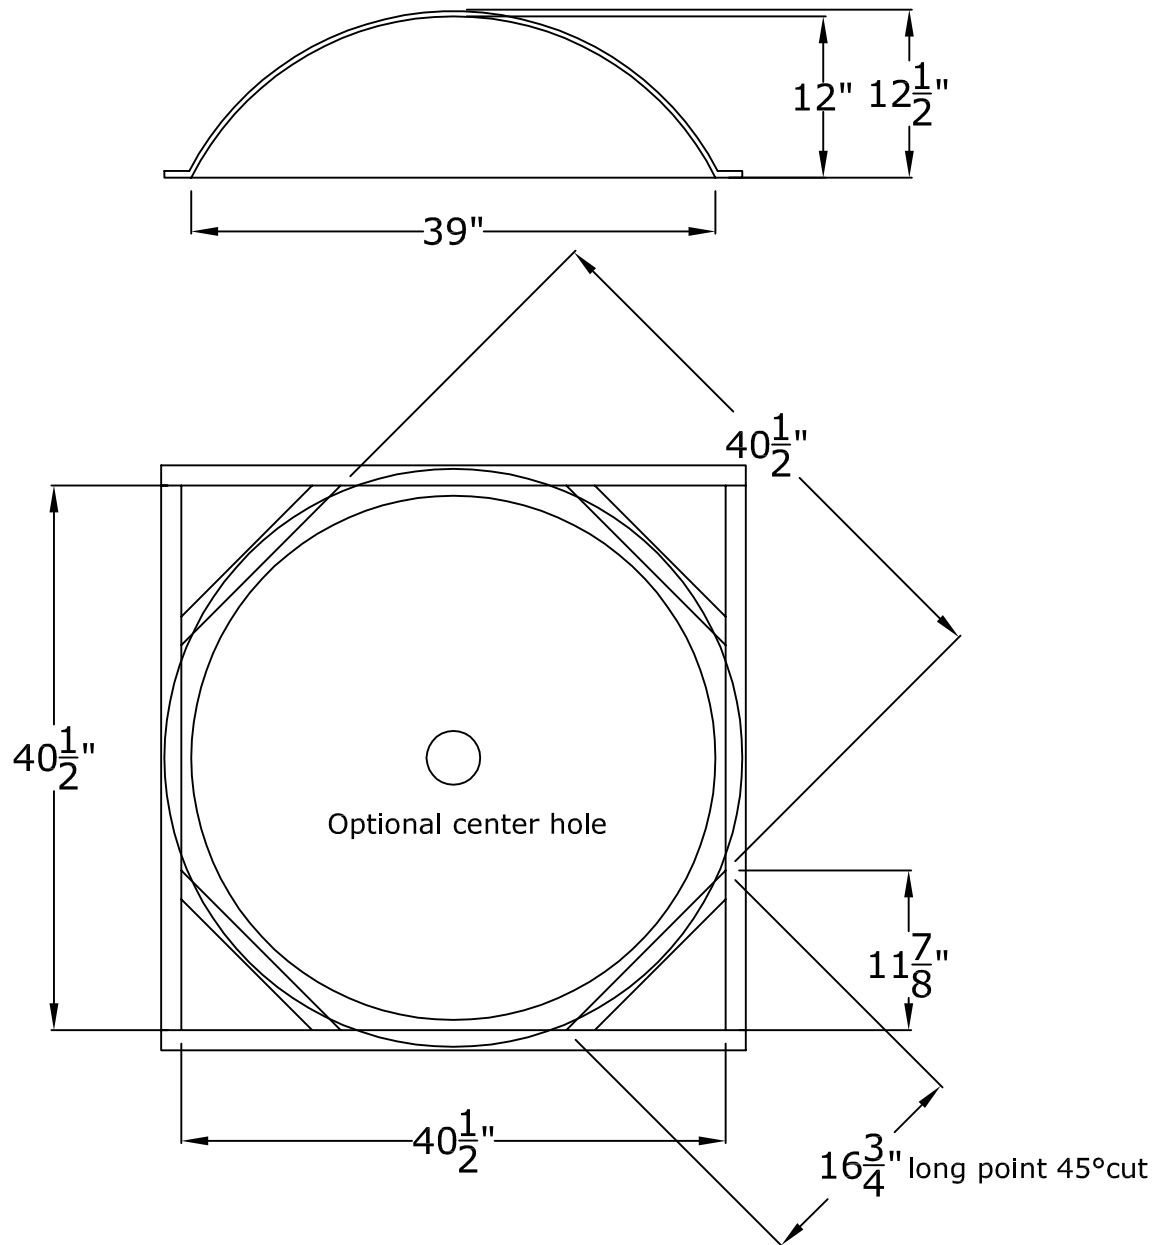

### 39 Inch Round Recessed Dome: 1 Part with a $4\frac{1}{2}$ " Overall Rise

© Copyright 2016

### 39 Inch Round Recessed Dome: 1 Part with a $12\frac{1}{2}$ " Overall Rise

© Copyright 2012