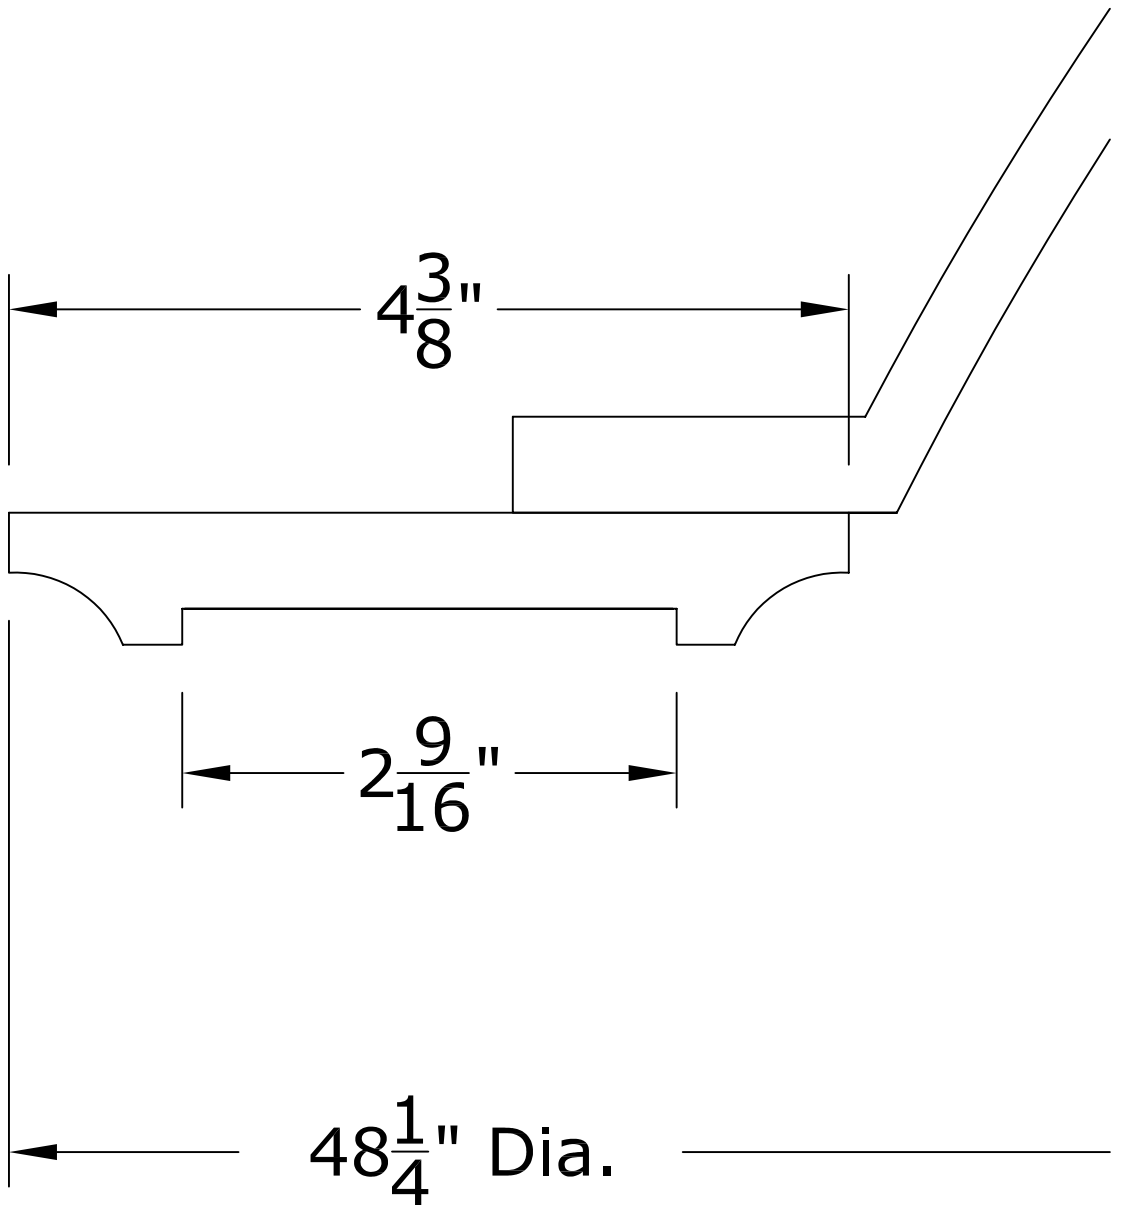

Smooth Casing for 39 Inch Round Recessed Dome