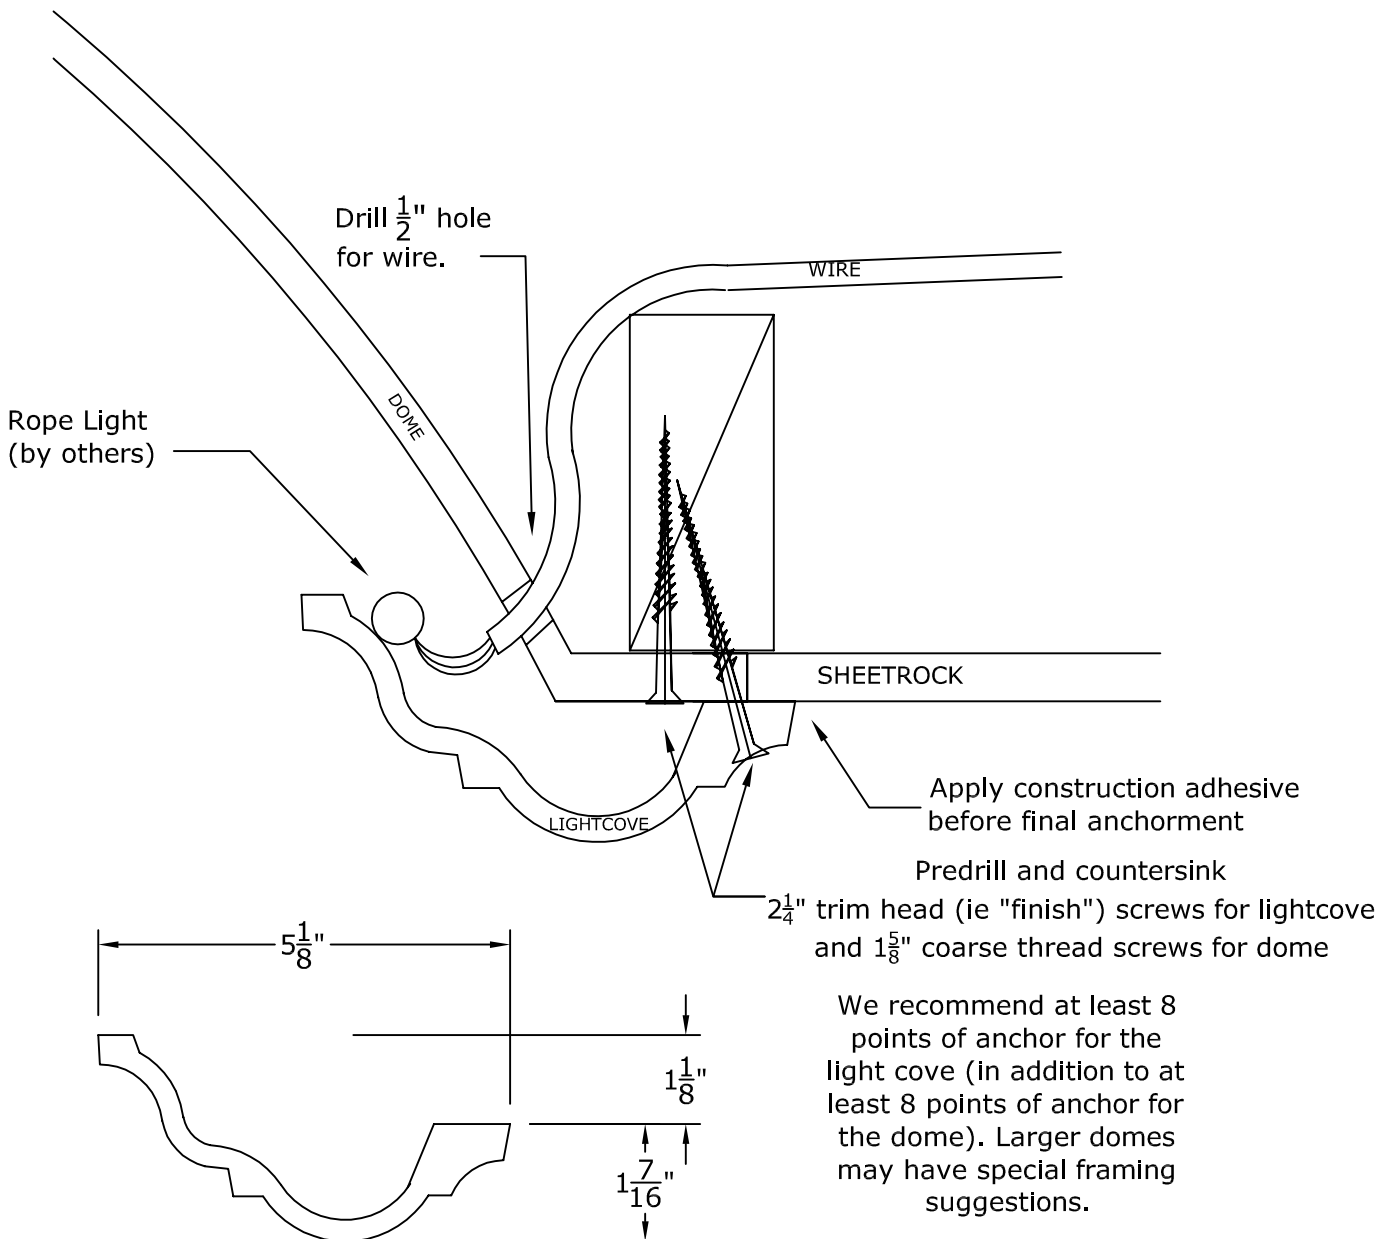

Traditional Lightcover: For Select Smaller Domes