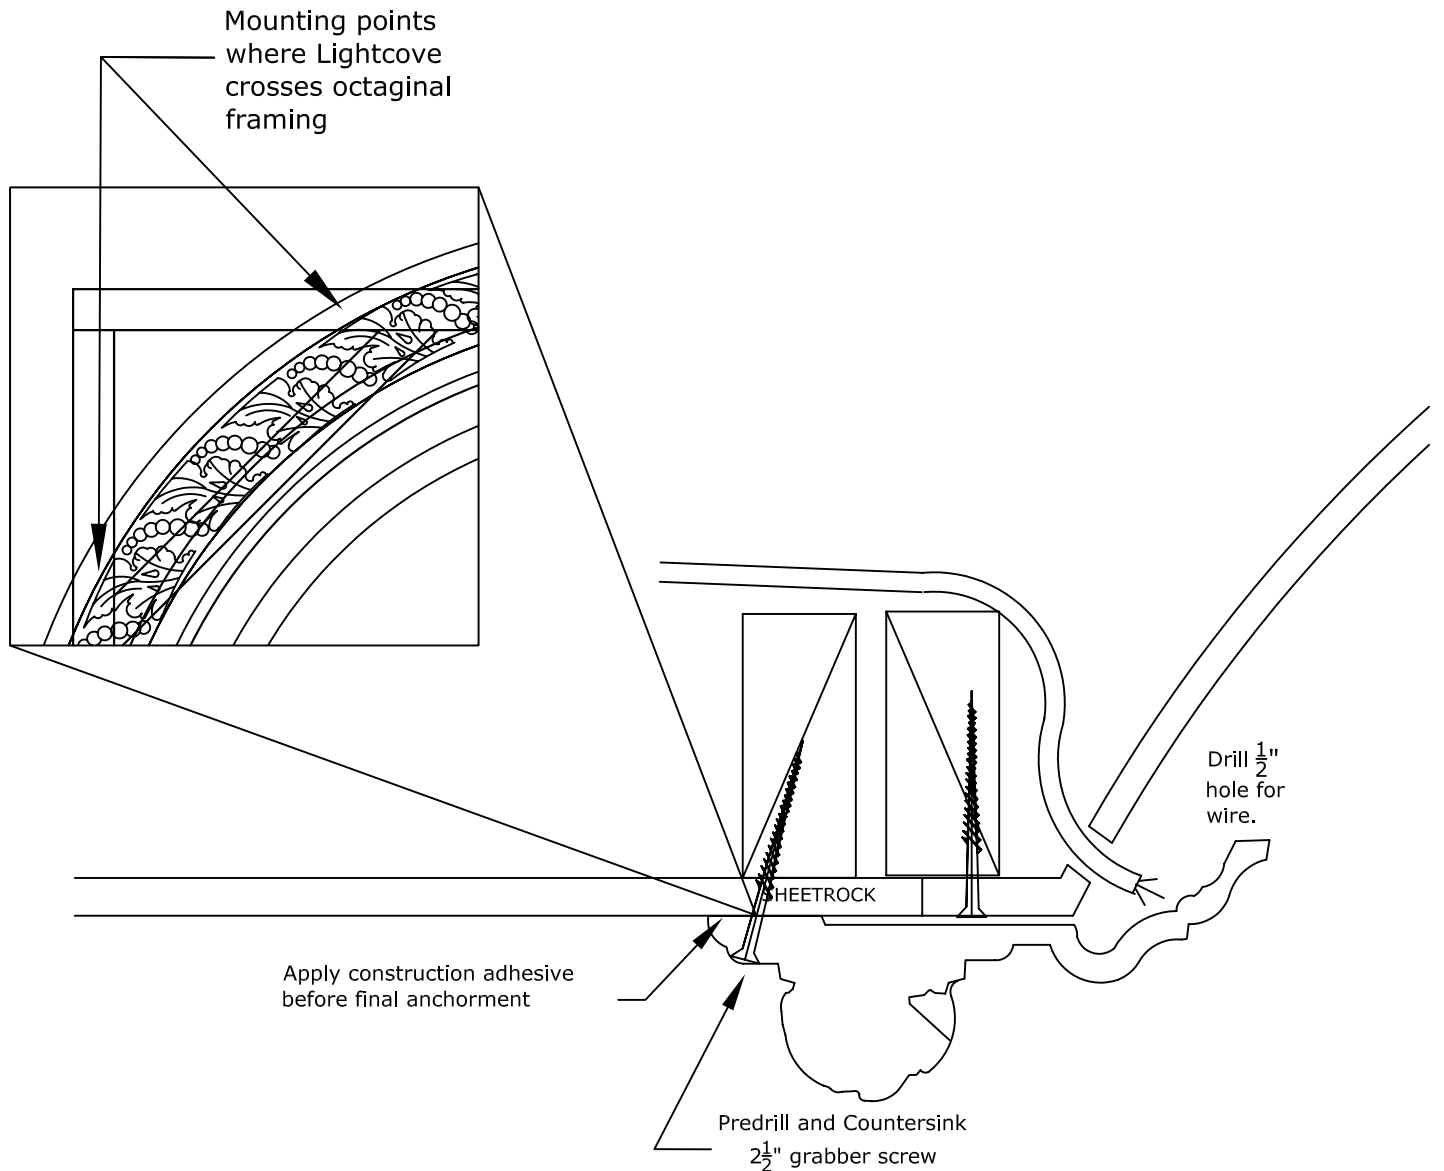

We recommend at least 8 points of anchor for the light cover (in addition to at least 8 points of anchor for the dome). Larger domes may have special framing suggestions.