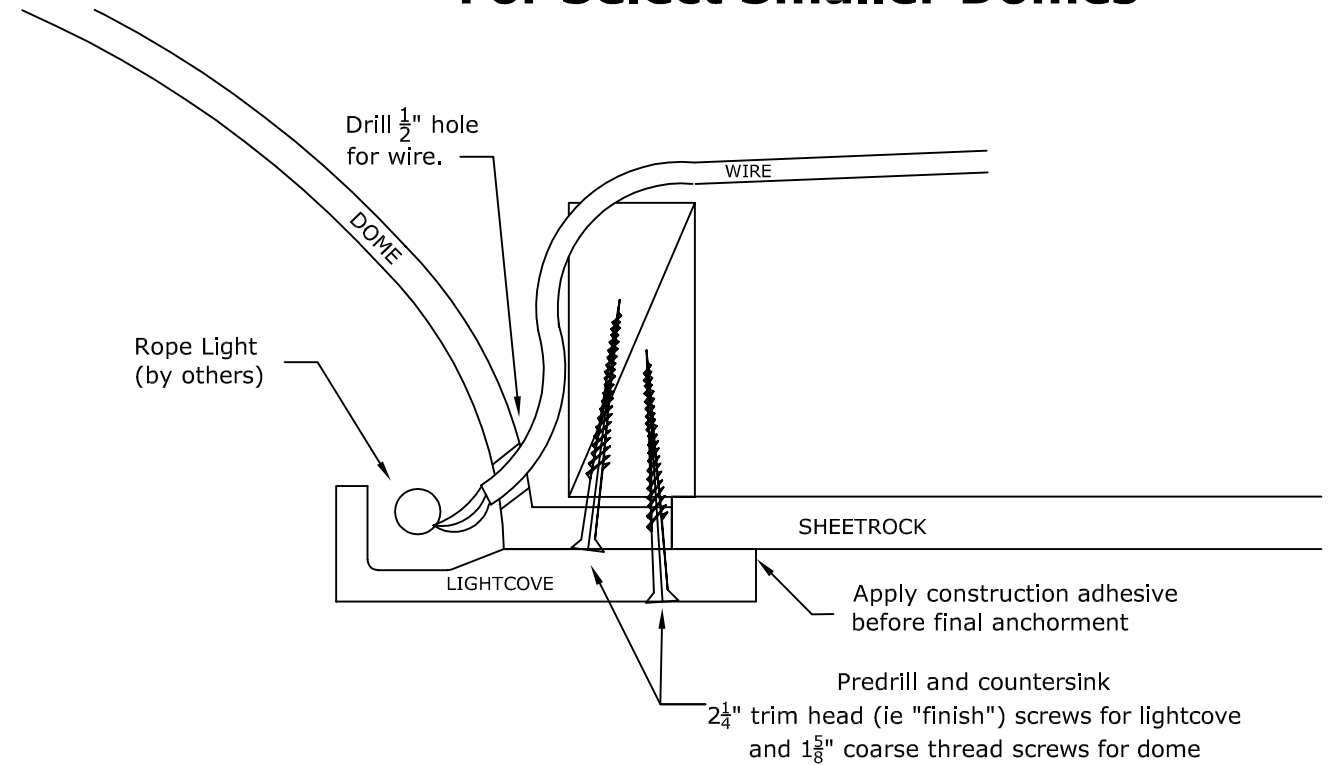

## Traditional Lightcover: For Select Smaller Domes

© Copyright 2017

## Contemporary Lightcover: For Select Smaller Domes

We recommend at least 8 points of anchor for the light cover (in addition to at least 8 points of anchor for the dome). Larger domes may have special framing suggestions.