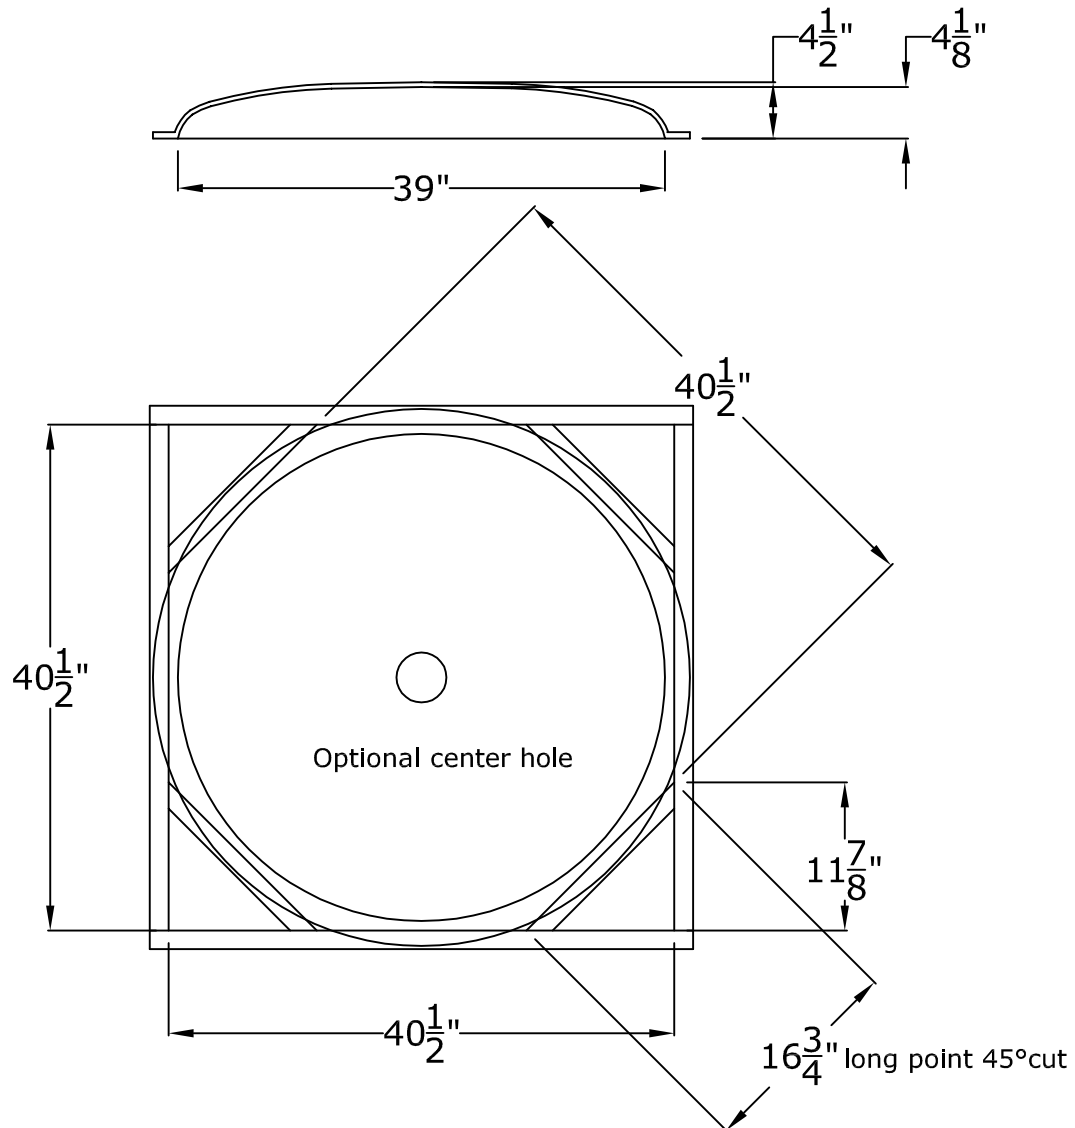

### 39 Inch Round Recessed Dome: 1 Part with a $4\frac{1}{2}$ " Overall Rise

© Copyright 2016

### 39 Inch Round Recessed Dome: 1 Part with a $12\frac{1}{2}$ " Overall Rise