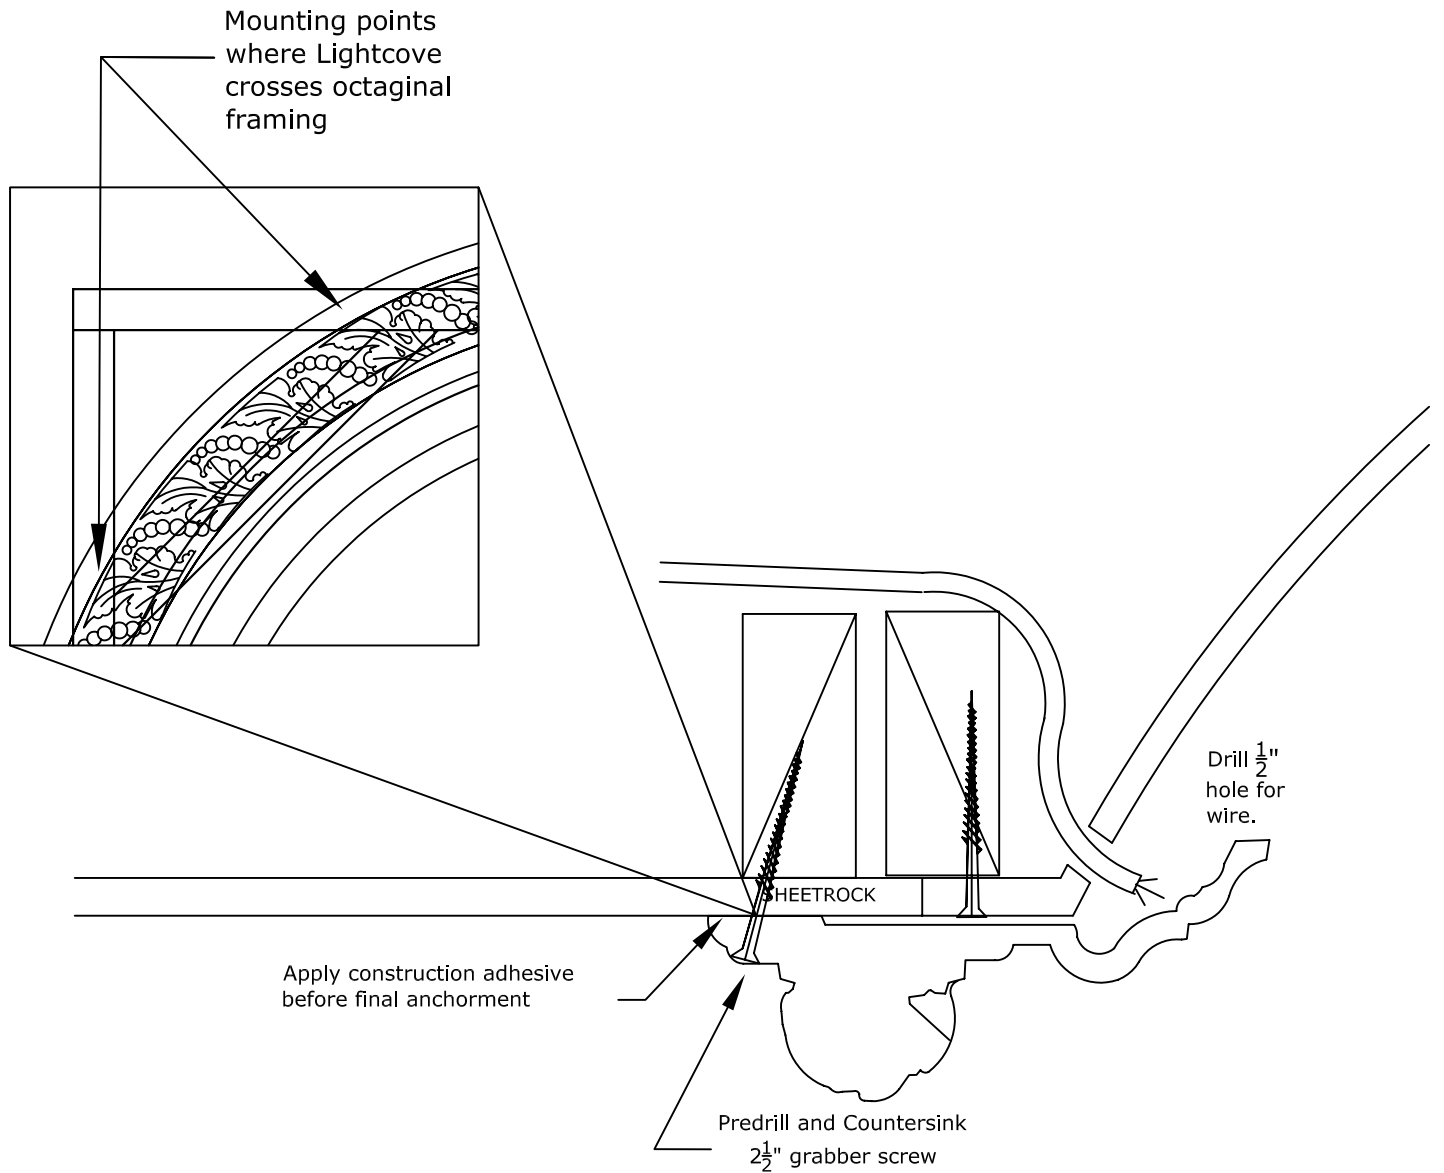

## Lightcove for 36 & 39 Inch Round Recessed Dome:

© Copyright 2012

### Acanthus Leaf & Pearl Lightcover for 39 Inch Round Recessed Dome

We recommend at least 8 points of anchor for the light cover (in addition to at least 8 points of anchor for the dome). Larger domes may have special framing suggestions.