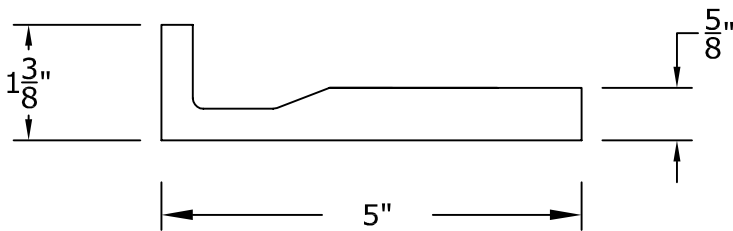

## Contemporary Lightcover: For Select Smaller Domes

We recommend at least 8 points of anchor for the light cover (in addition to at least 8 points of anchor for the dome). Larger domes may have special framing suggestions.