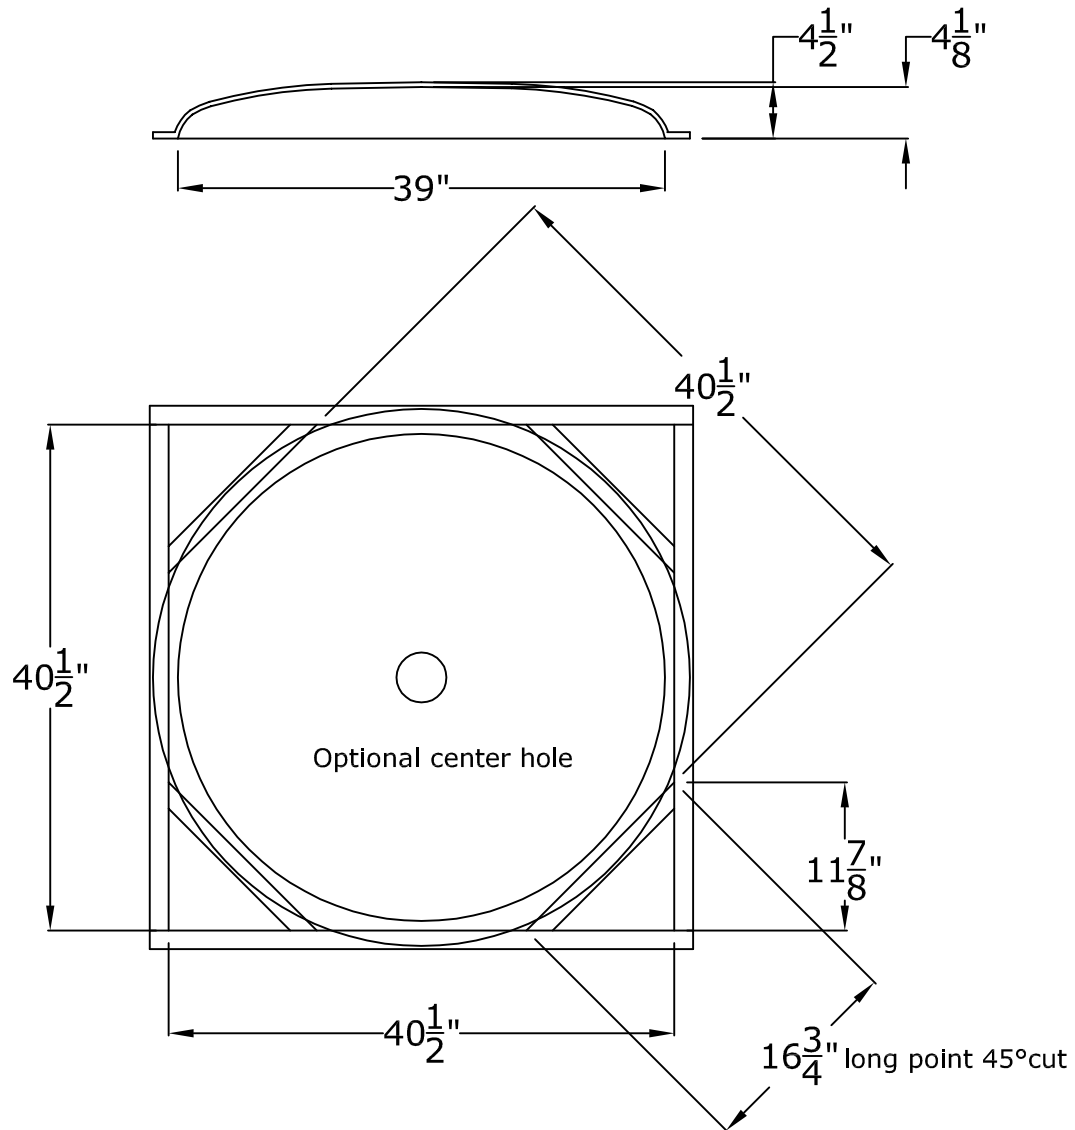

### 39 Inch Round Recessed Dome: 1 Part with a $4\frac{1}{2}$ " Overall Rise

© Copyright 2016

### 39 Inch Round Recessed Dome: 1 Part with a $12\frac{1}{2}$ " Overall Rise

© Copyright 2012