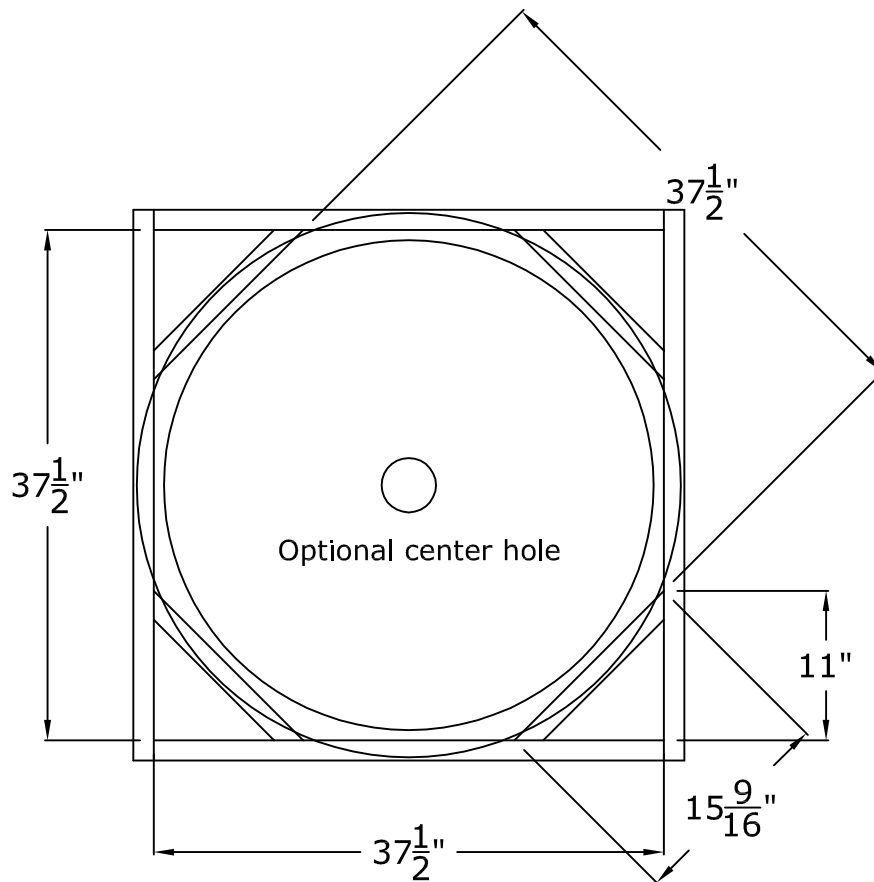

3 Foot Round Recessed Dome: 1 Part with a 9 $\frac{1}{2}$ " Overall Rise