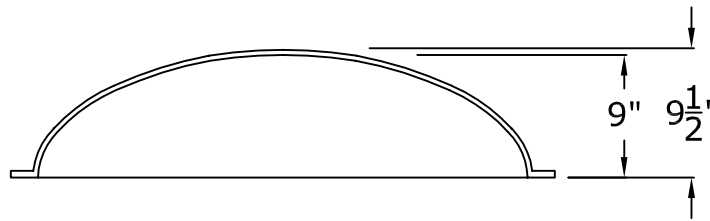

3 Foot Round Recessed Dome: 1 Part with a 9 $\frac{1}{2}$ " Overall Rise