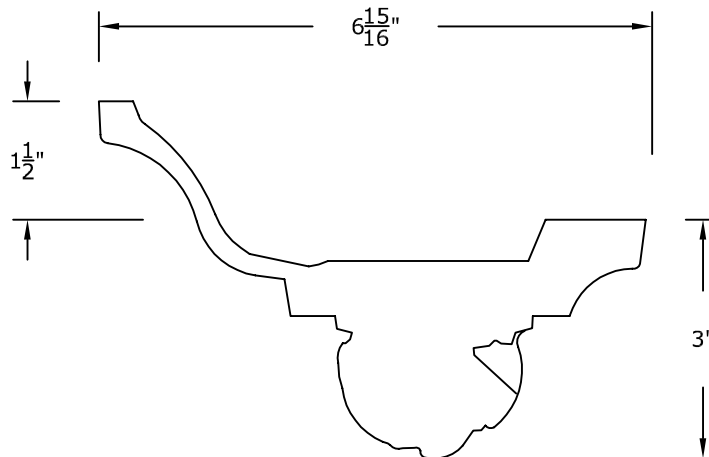

## Bullnose Lightcover: For Select Smaller Domes

We recommend at least 8 points of anchor for the light cover (in addition to at least 8 points of anchor for the dome). Larger domes may have special framing suggestions.

## Acanthus Leaf & Pearl Lightcover: For Select Domes

We recommend at least 8 points of anchor for the light cove (in addition to at least 8 points of anchor for the dome). Larger domes may have special framing suggestions.