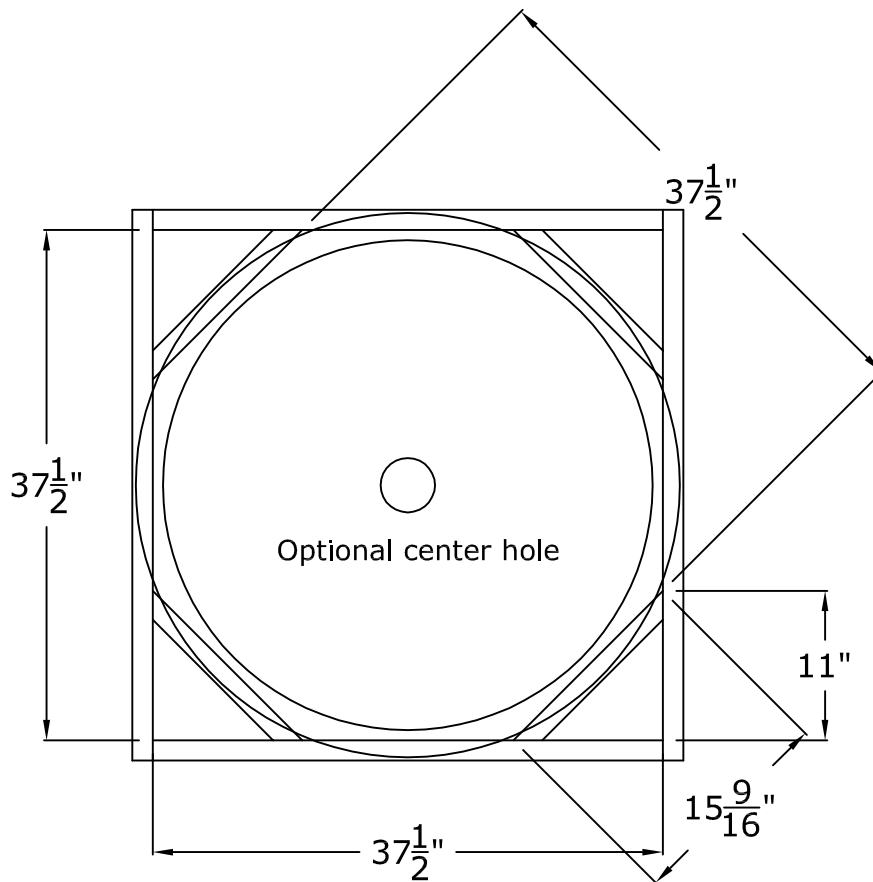

3 Foot Round Recessed Dome: 1 Part with a 6½" Overall Rise

RWM[®]

© Copyright 2016

RWM Inc.

6419 South Cottonwood Street, Murray, Utah 84107

Phone: 801-268-2400 Toll Free: 1-855-RWM-ARTS (796-2787)

Fax: 801-268-2522 E-mail: info@rwm-inc.com

Visit our website at www.rwm-inc.com

3 Foot Round Recessed Dome: 1 Part with a 9½" Overall Rise

© Copyright 2012

RWM Inc.

6419 South Cottonwood Street, Murray, Utah 84107
Phone: 801-268-2400 Toll Free: 1-855-RWM-ARTS (796-2787)
Fax: 801-268-2522 E-mail: info@rwm-inc.com