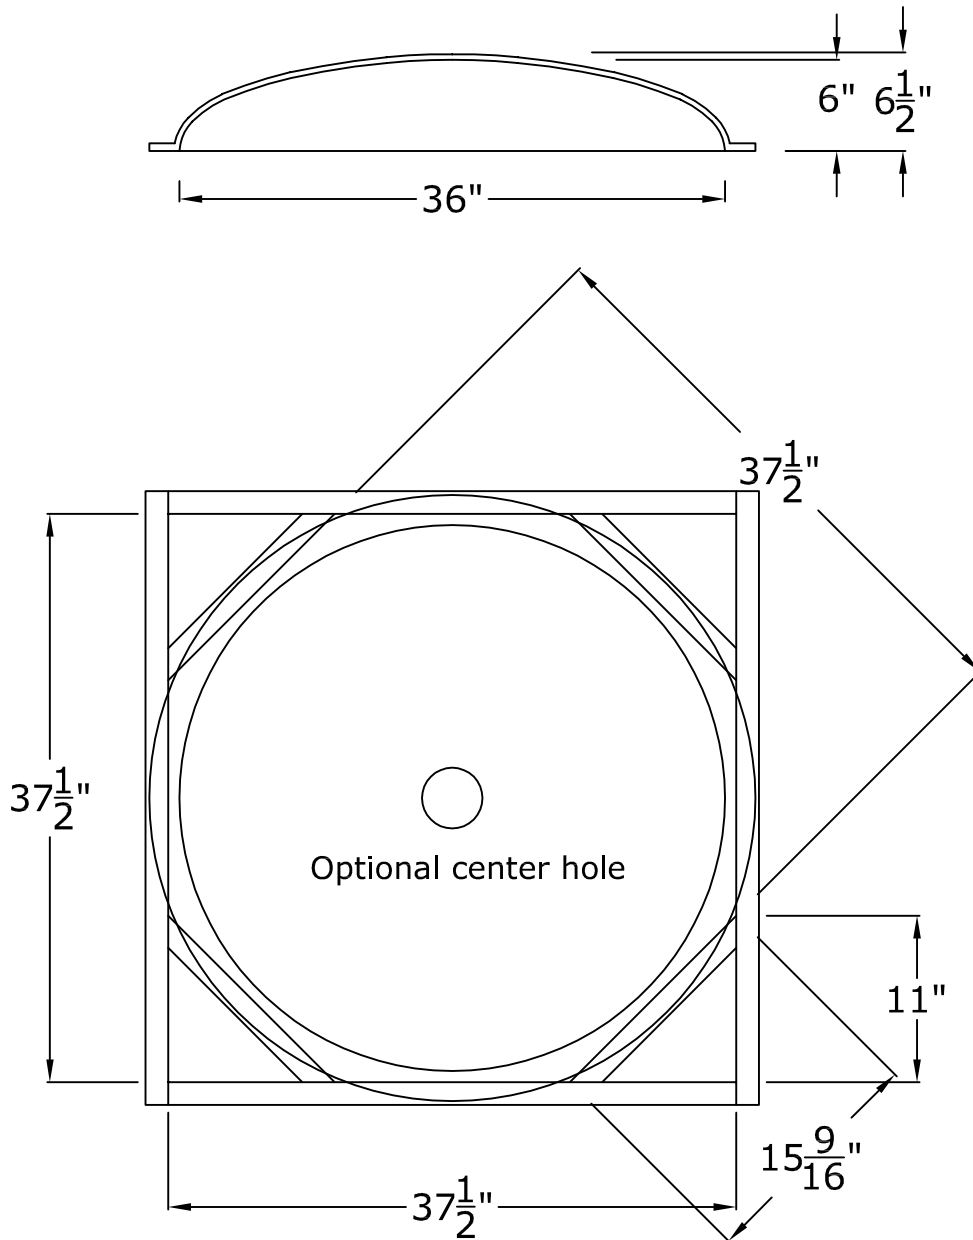

### 3 Foot Round Recessed Dome: 1 Part with a 6½" Overall Rise

**RWM**<sup>®</sup>

© Copyright 2016