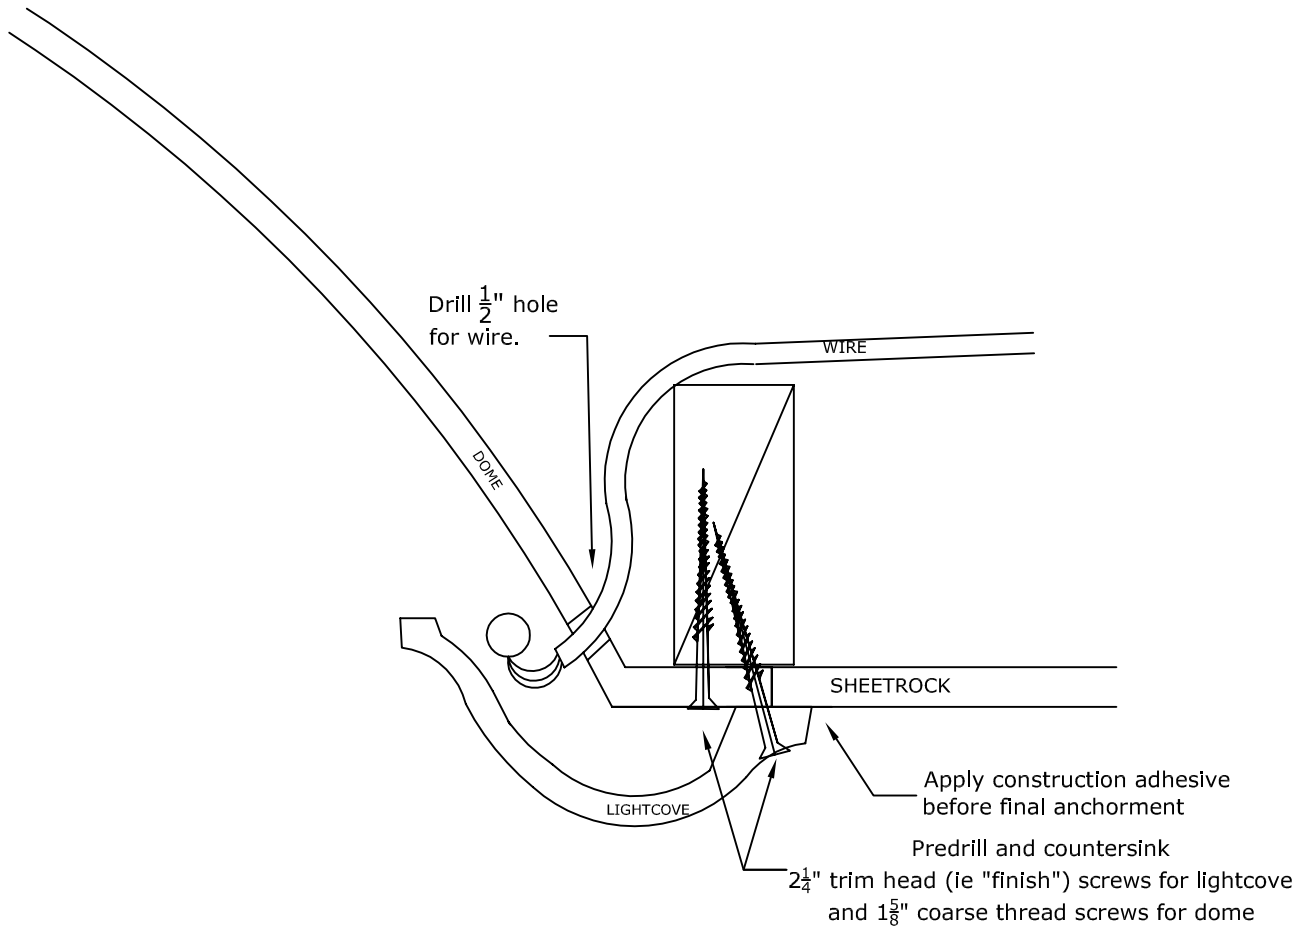

## Contemporary Lightcover: For Select Smaller Domes

We recommend at least 8 points of anchor for the light cover (in addition to at least 8 points of anchor for the dome). Larger domes may have special framing suggestions.

## Bullnose Lightcover: For Select Smaller Domes

We recommend at least 8 points of anchor for the light cover (in addition to at least 8 points of anchor for the dome). Larger domes may have special framing suggestions.