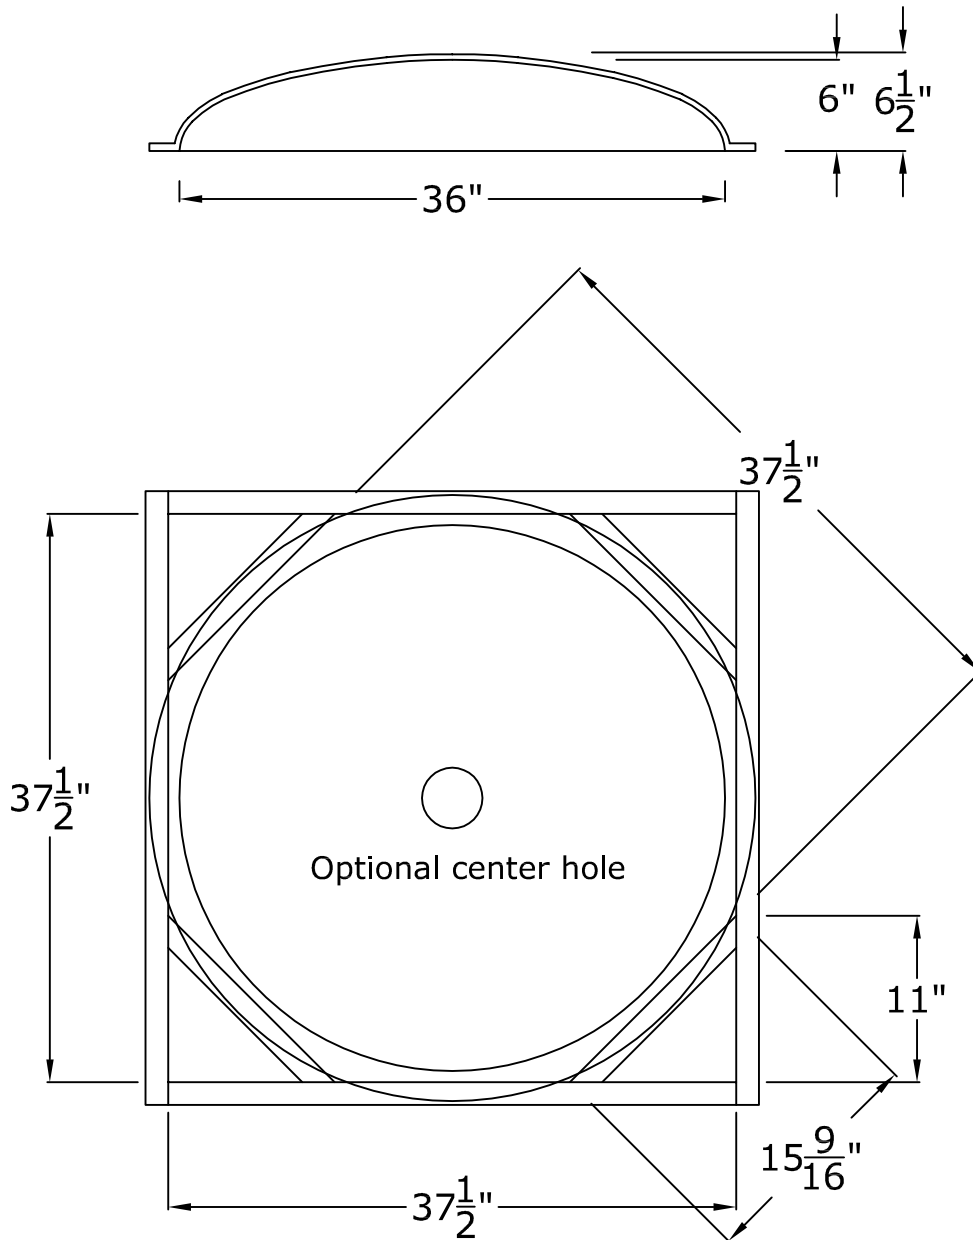

3 Foot Round Recessed Dome: 1 Part with a 6½" Overall Rise

RWM[®]

© Copyright 2016

RWM Inc.

6419 South Cottonwood Street, Murray, Utah 84107

Phone: 801-268-2400 Toll Free: 1-855-RWM-ARTS (796-2787)

Fax: 801-268-2522 E-mail: info@rwm-inc.com

Visit our website at www.rwm-inc.com

3 Foot Round Recessed Dome: 1 Part with a 9½" Overall Rise

© Copyright 2012

RWM Inc.

6419 South Cottonwood Street, Murray, Utah 84107
Phone: 801-268-2400 Toll Free: 1-855-RWM-ARTS (796-2787)
Fax: 801-268-2522 E-mail: info@rwm-inc.com

Visit our website at www.rwm-inc.com

Lightcove for 36 & 39 Inch Round Recessed Dome: