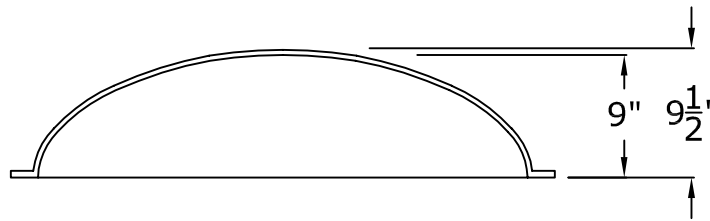

3 Foot Round Recessed Dome: 1 Part with a 9½" Overall Rise