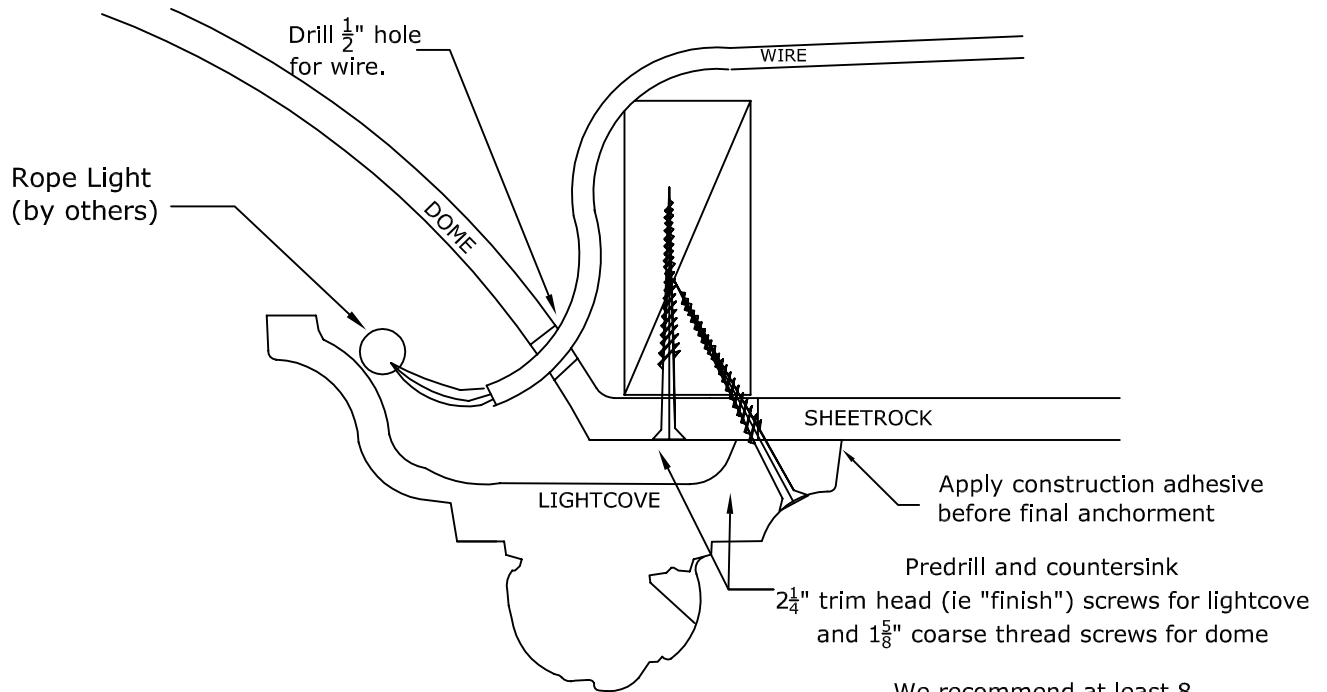

We recommend at least 8 points of anchor for the light cove (in addition to at least 8 points of anchor for the dome). Larger domes may have special framing suggestions.