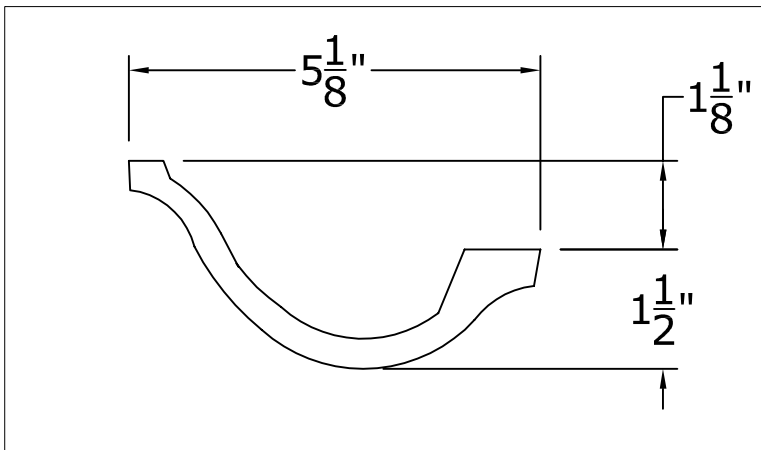

## Bullnose Lightcover: For Select Smaller Domes

We recommend at least 8 points of anchor for the light cover (in addition to at least 8 points of anchor for the dome). Larger domes may have special framing suggestions.