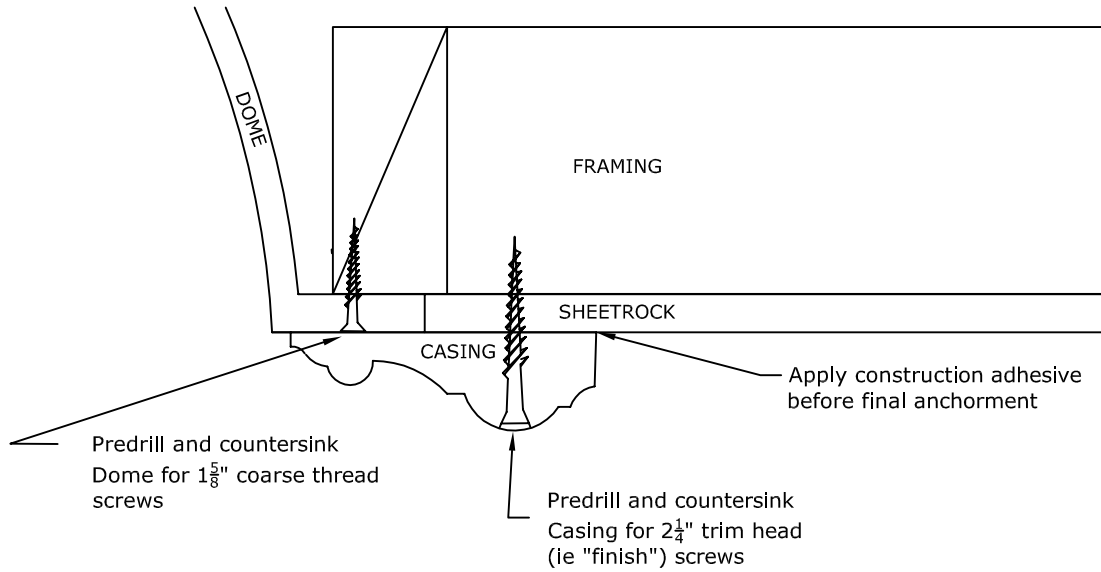

Standard Casing Profiles: For Select Domes