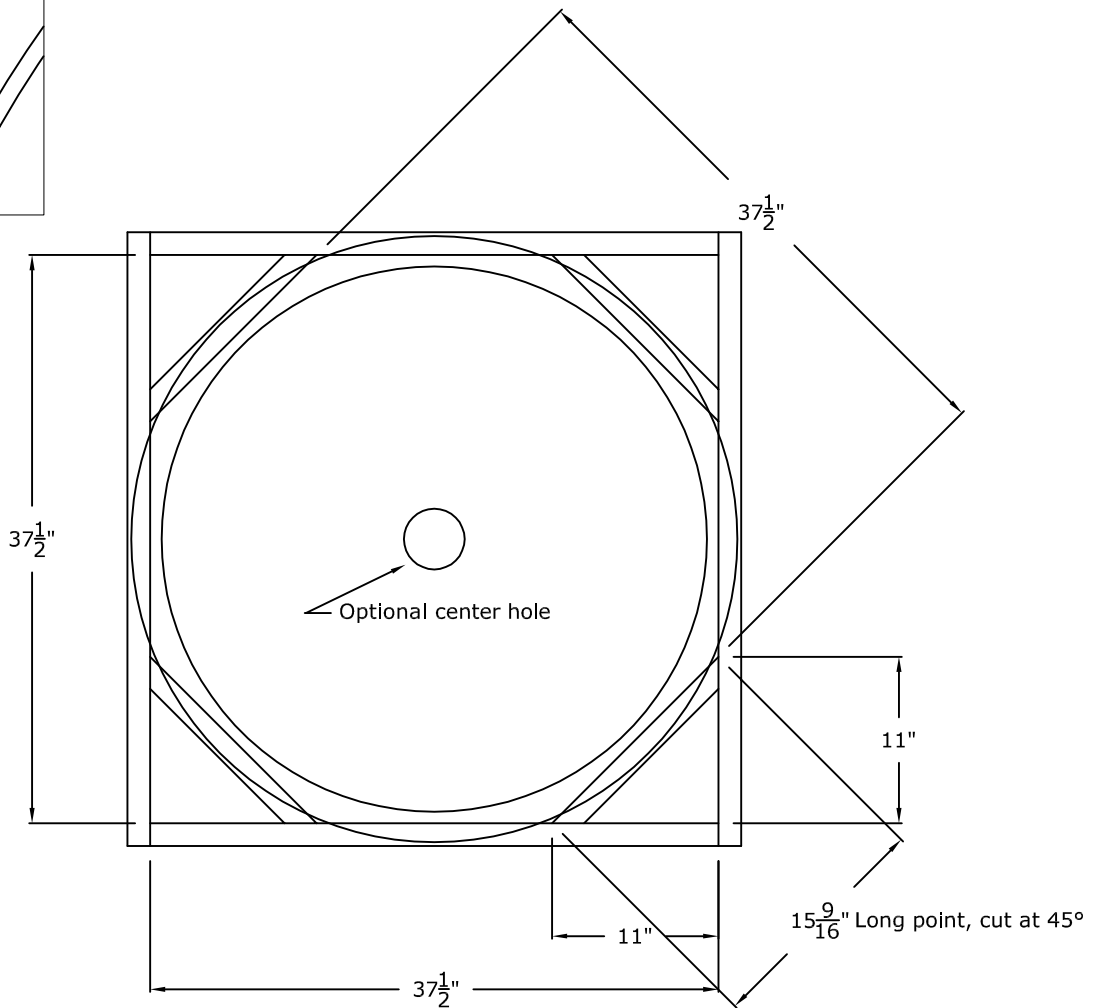

3' Round Recessed Dome: 1 Part with a 9½" Overall Rise