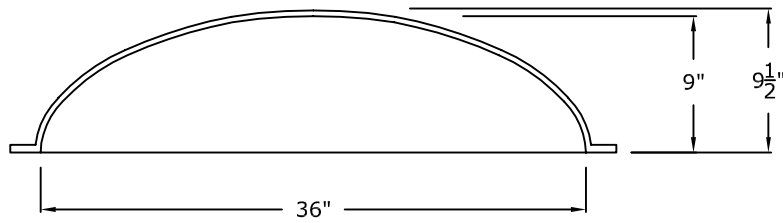

3' Round Recessed Dome: 1 Part with a 9½" Overall Rise