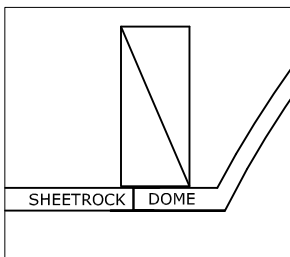

3' Round Recessed Dome: 1 Part with a 9½" Overall Rise