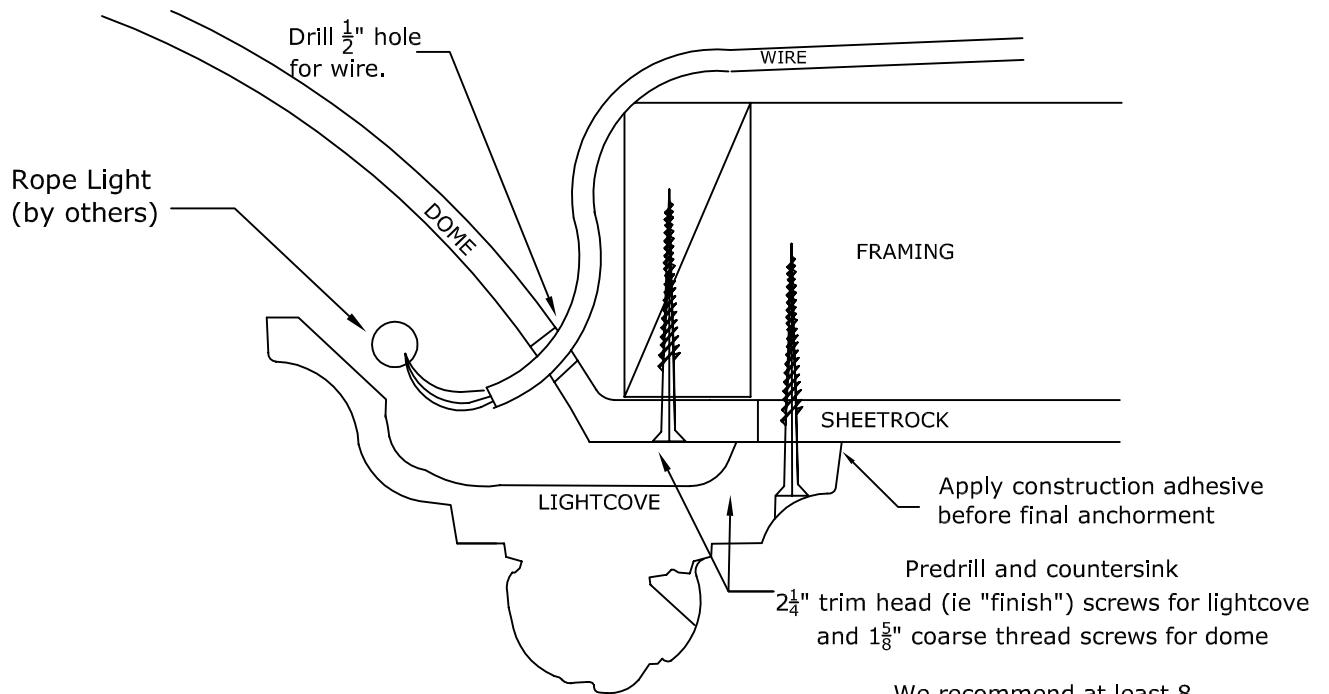

Visit our website at www.rwm-inc.com

Contemporary Lightcover: For Select Smaller Domes

We recommend at least 8 points of anchor for the light cove (in addition to at least 8 points of anchor for the dome). Larger domes may have special framing suggestions.

Bullnose Lightcove: For Select Smaller Domes

We recommend at least 8 points of anchor for the light cove (in addition to at least 8 points of anchor for the dome). Larger domes may have special framing suggestions.

Acanthus & Pearl Lightcover: For Select Domes

We recommend at least 8 points of anchor for the light cover (in addition to at least 8 points of anchor for the dome). Larger domes may have special framing suggestions.