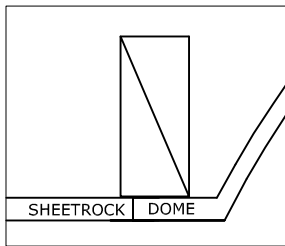

3' Round Recessed Dome: 1 Part with a 6½" Overall Rise

© Copyright 2018

RWM Inc.

6419 South Cottonwood Street, Murray, Utah 84107
Phone: 801-268-2400 Toll Free: 1-855-RWM-ARTS (796-2787)
Fax: 801-268-2522 E-mail: info@rwm-inc.com