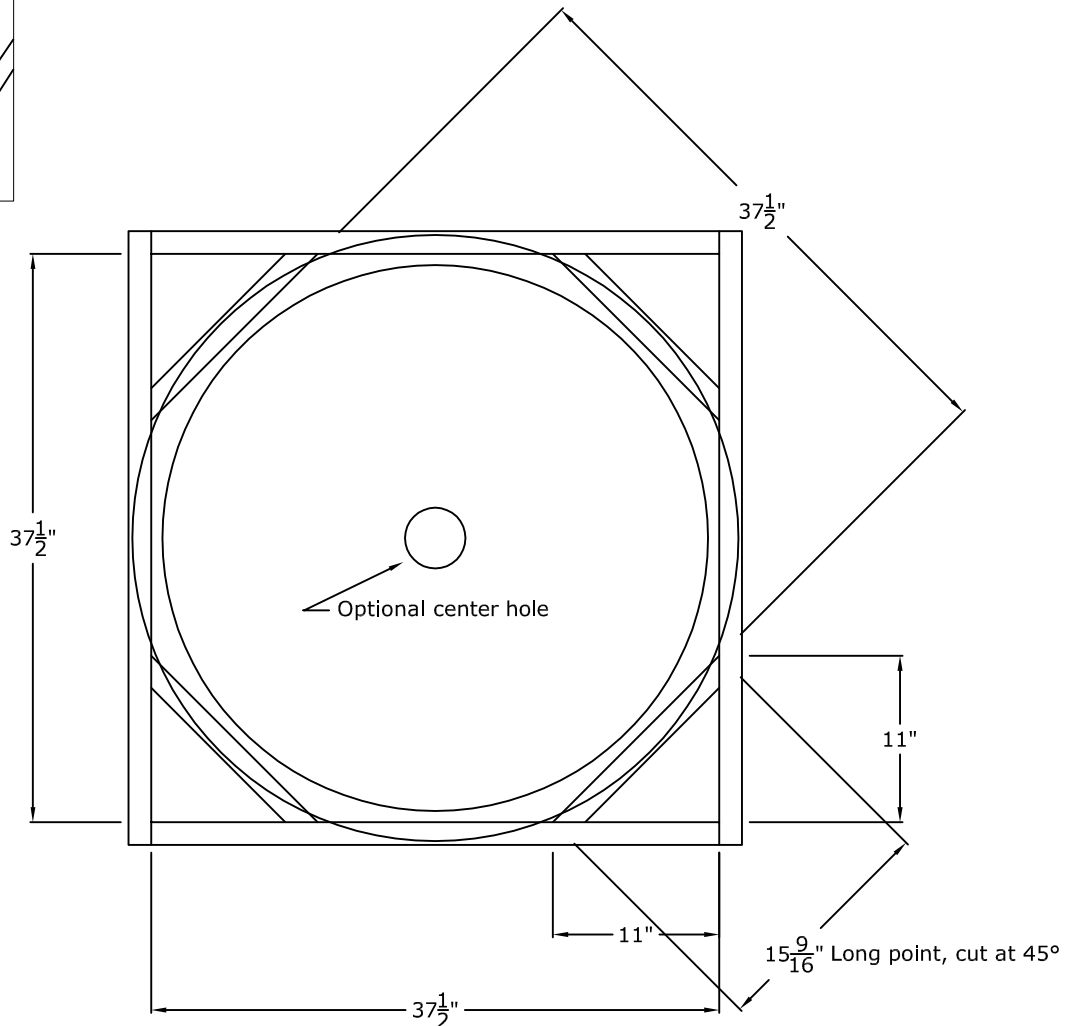

3' Round Recessed Dome: 1 Part with a 6½" Overall Rise

© Copyright 2018

RWM Inc.

6419 South Cottonwood Street, Murray, Utah 84107
Phone: 801-268-2400 Toll Free: 1-855-RWM-ARTS (796-2787)
Fax: 801-268-2522 E-mail: info@rwm-inc.com