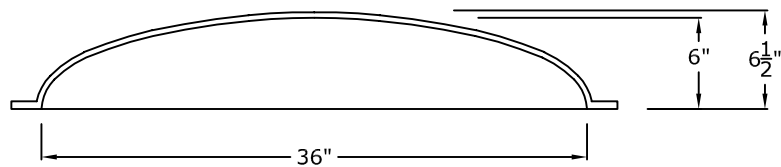

3' Round Recessed Dome: 1 Part with a 6½" Overall Rise

© Copyright 2018

RWM Inc.

6419 South Cottonwood Street, Murray, Utah 84107
Phone: 801-268-2400 Toll Free: 1-855-RWM-ARTS (796-2787)
Fax: 801-268-2522 E-mail: info@rwm-inc.com