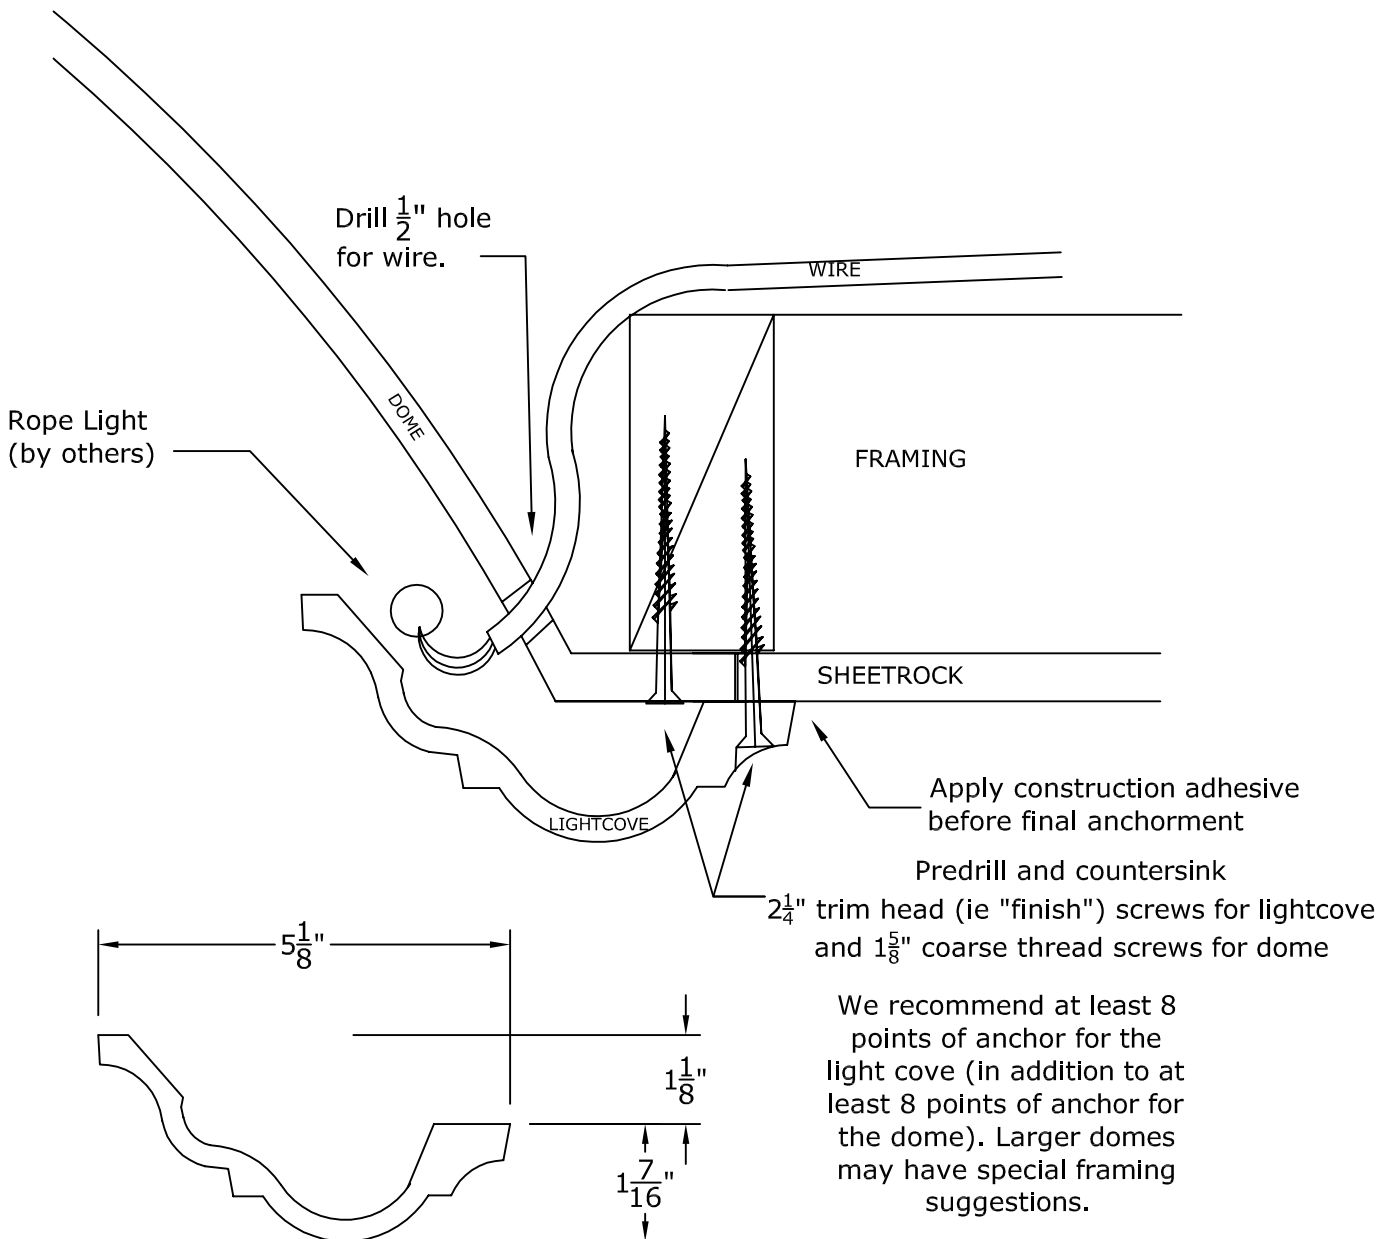

Traditional Lightcover: For Select Smaller Domes