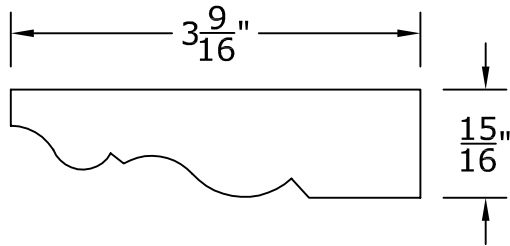

Profile 1

Profile 2

Profile 3