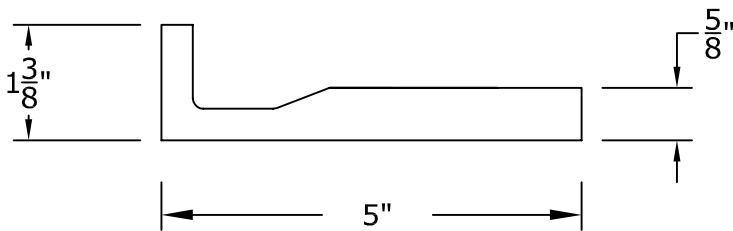

Visit our website at www.rwm-inc.com

Contemporary Lightcover: For Select Smaller Domes

We recommend at least 8 points of anchor for the light cove (in addition to at least 8 points of anchor for the dome). Larger domes may have special framing suggestions.