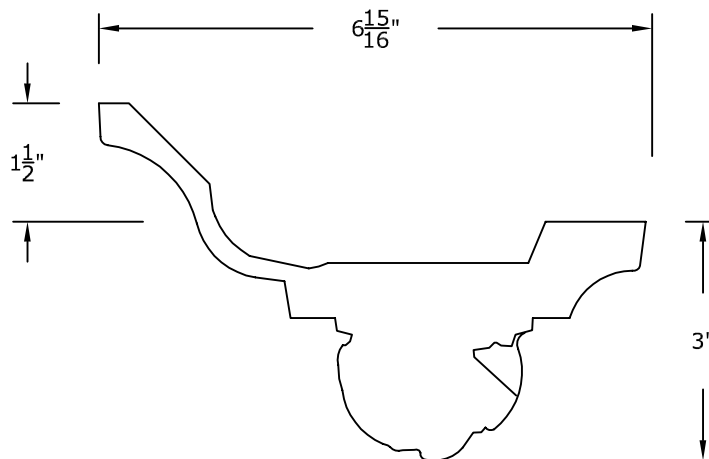

Bullnose Lightcove: For Select Smaller Domes

We recommend at least 8 points of anchor for the light cove (in addition to at least 8 points of anchor for the dome). Larger domes may have special framing suggestions.

Acanthus & Pearl Lightcover: For Select Domes

We recommend at least 8 points of anchor for the light cover (in addition to at least 8 points of anchor for the dome). Larger domes may have special framing suggestions.