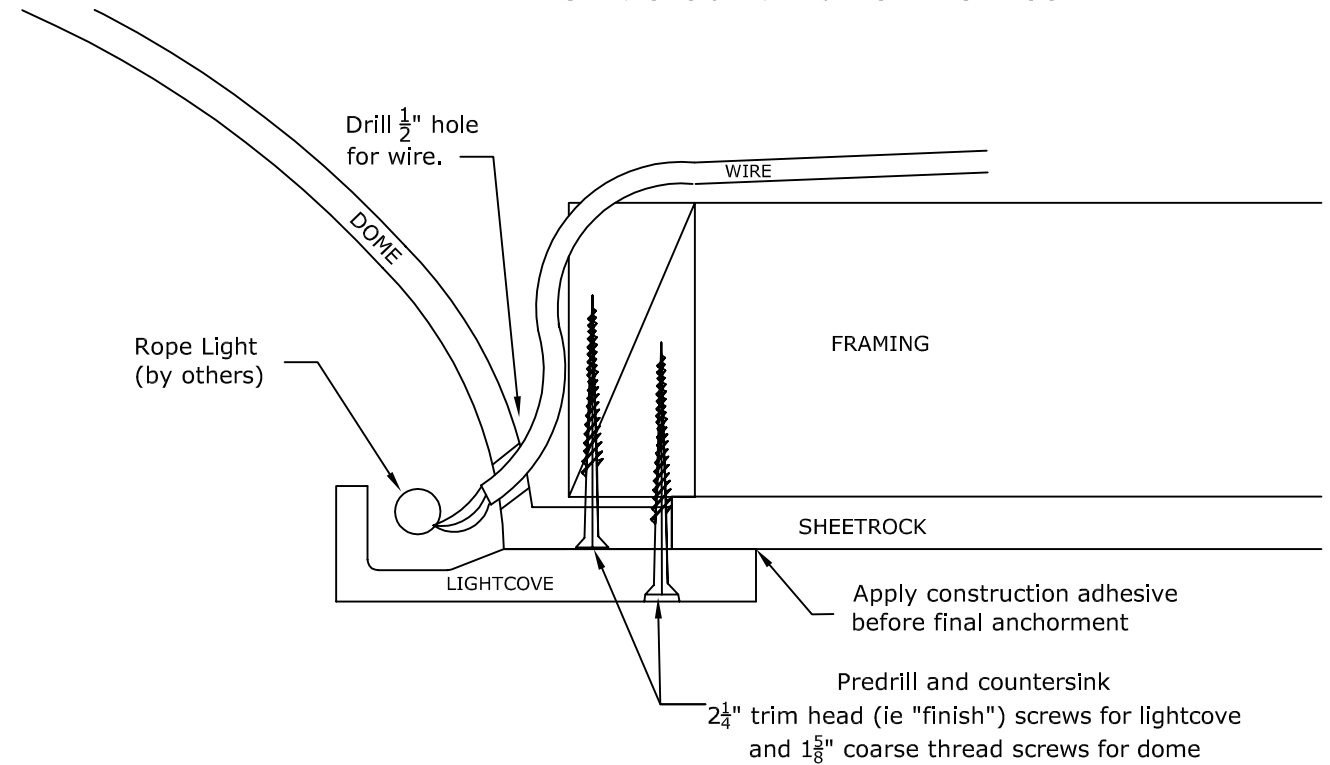

Visit our website at www.rwm-inc.com

Contemporary Lightcover: For Select Smaller Domes

We recommend at least 8 points of anchor for the light cove (in addition to at least 8 points of anchor for the dome). Larger domes may have special framing suggestions.