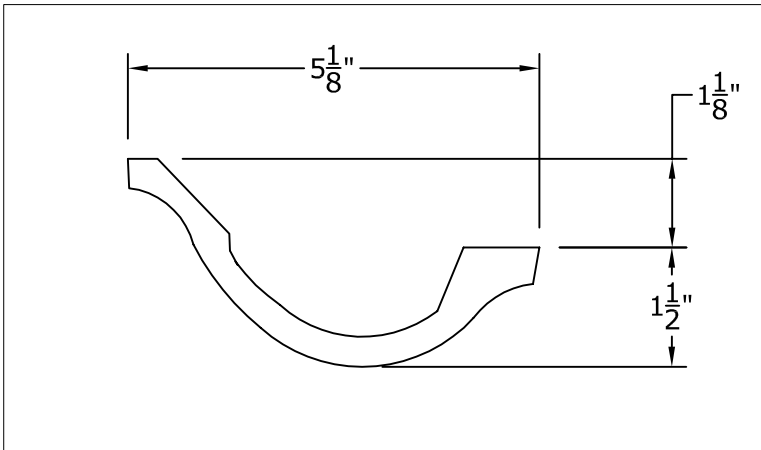

Bullnose Lightcove: For Select Smaller Domes

We recommend at least 8 points of anchor for the light cove (in addition to at least 8 points of anchor for the dome). Larger domes may have special framing suggestions.