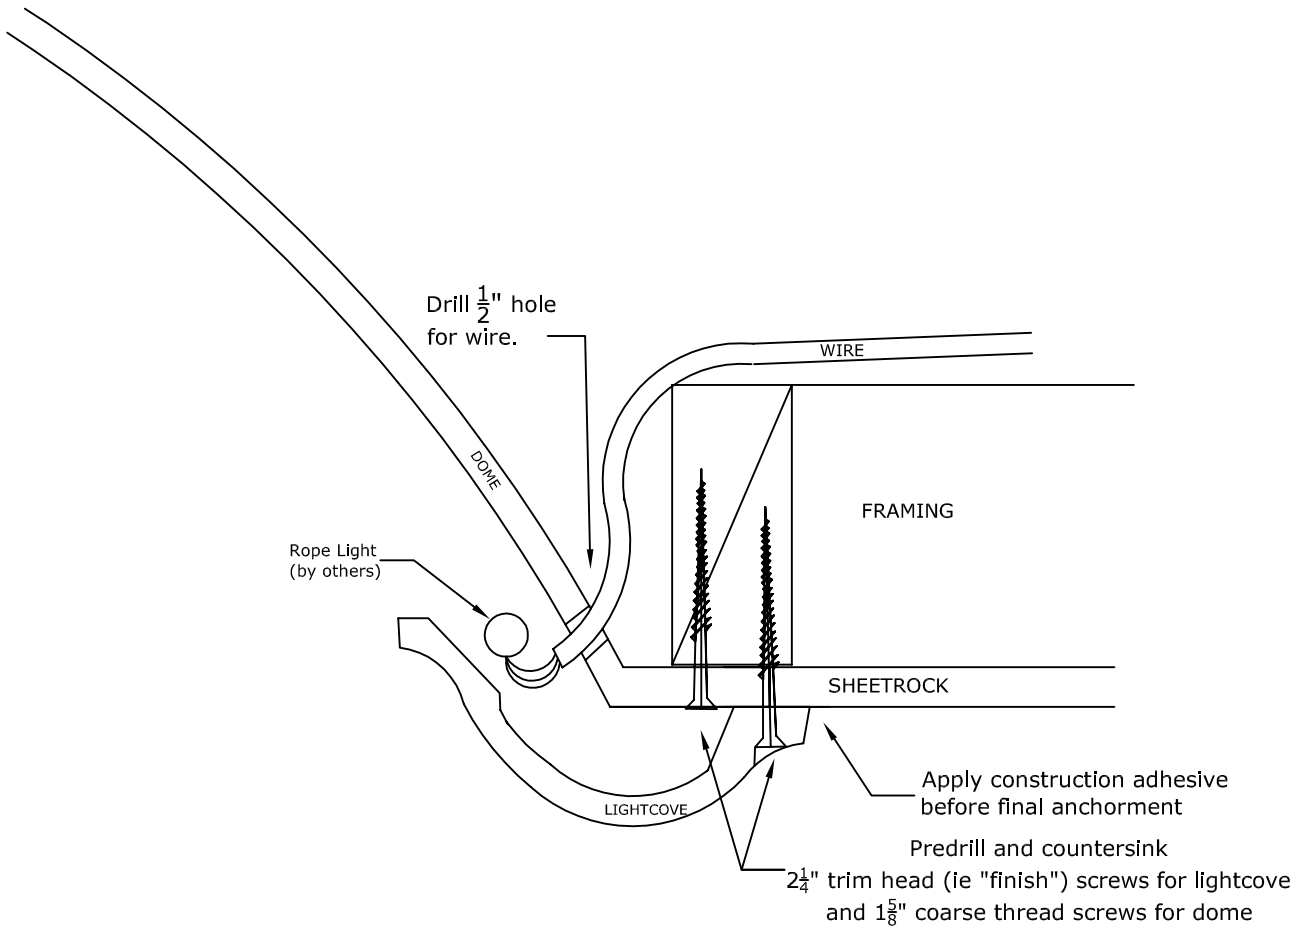

Visit our website at www.rwm-inc.com

Contemporary Lightcover: For Select Smaller Domes

We recommend at least 8 points of anchor for the light cove (in addition to at least 8 points of anchor for the dome). Larger domes may have special framing suggestions.

Bullnose Lightcove: For Select Smaller Domes

We recommend at least 8 points of anchor for the light cove (in addition to at least 8 points of anchor for the dome). Larger domes may have special framing suggestions.