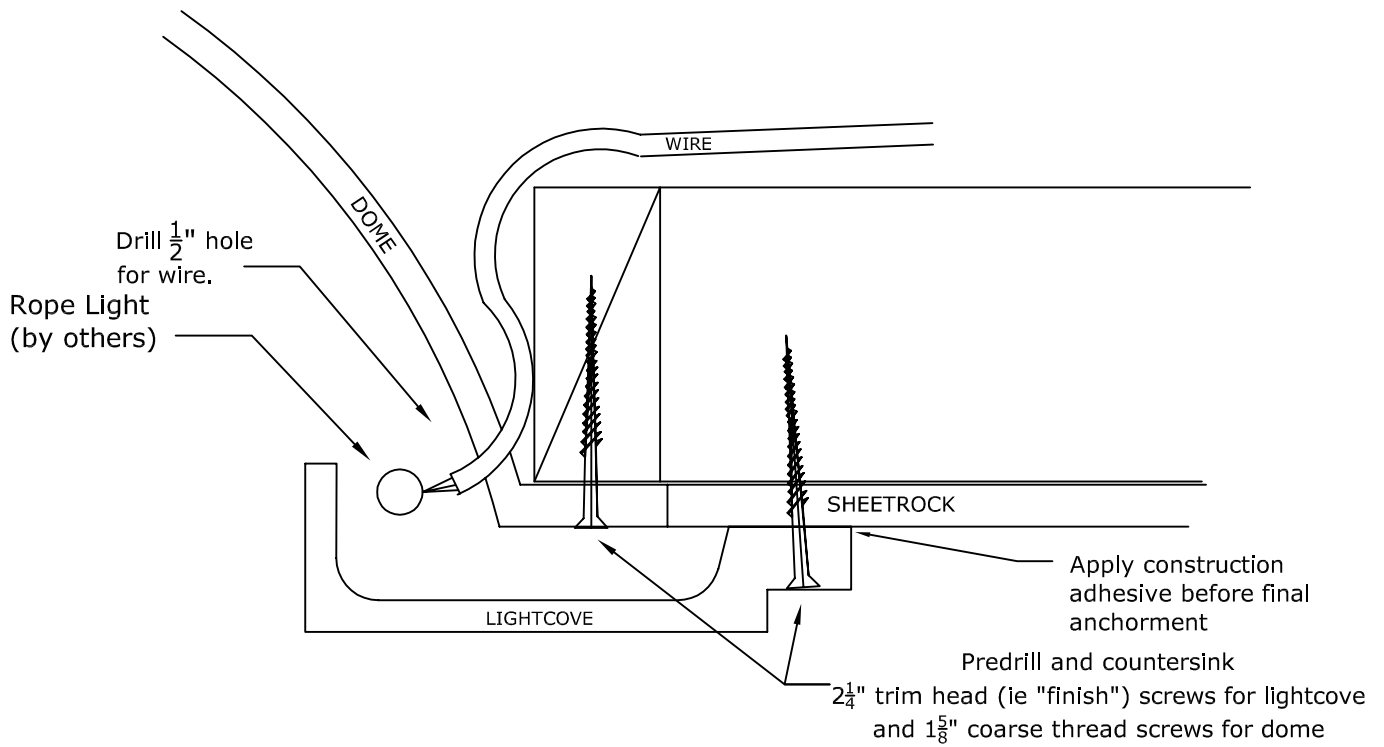

## Modified Contemporary Lightcover For 6' Domes

We recommend at least 8 points of anchor for the light cover (in addition to at least 8 points of anchor for the dome). Larger domes may have special framing suggestions.