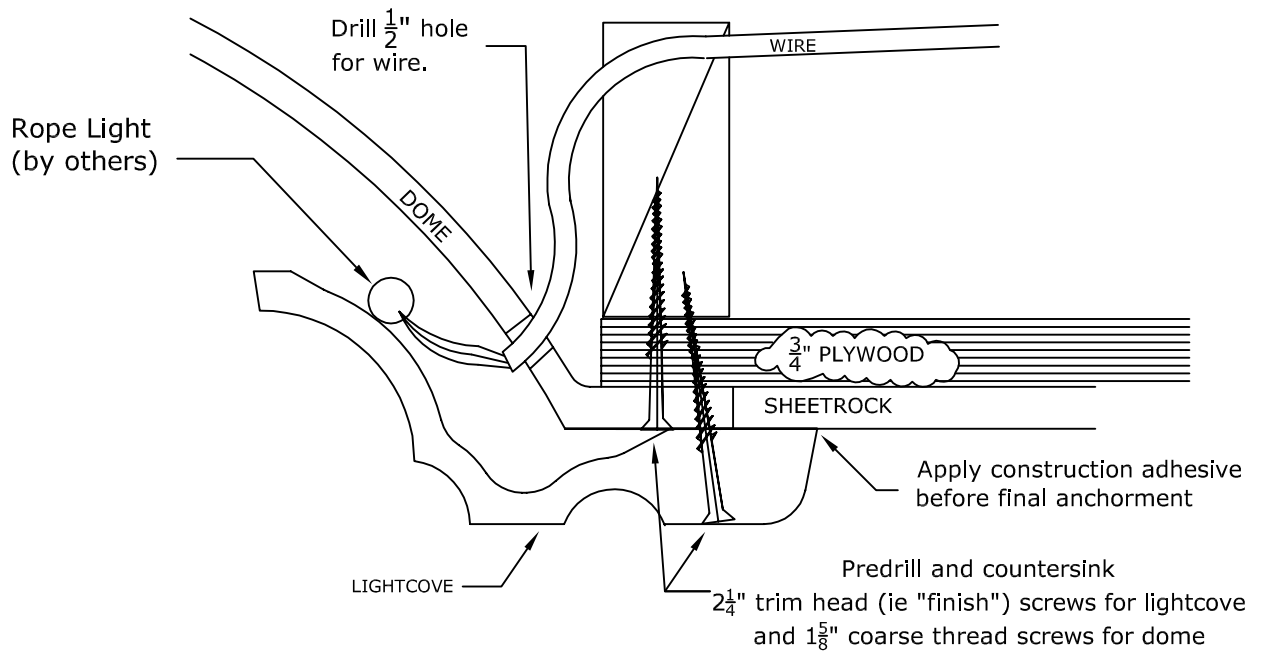

We recommend a minimum of one point of anchor every 16" on lightcover. This is in addition to a minimum of one point of anchor every 16" for the dome bottom flange, and the recommended minimum of tiewire attachments for the dome. Check the spec sheet for your dome.