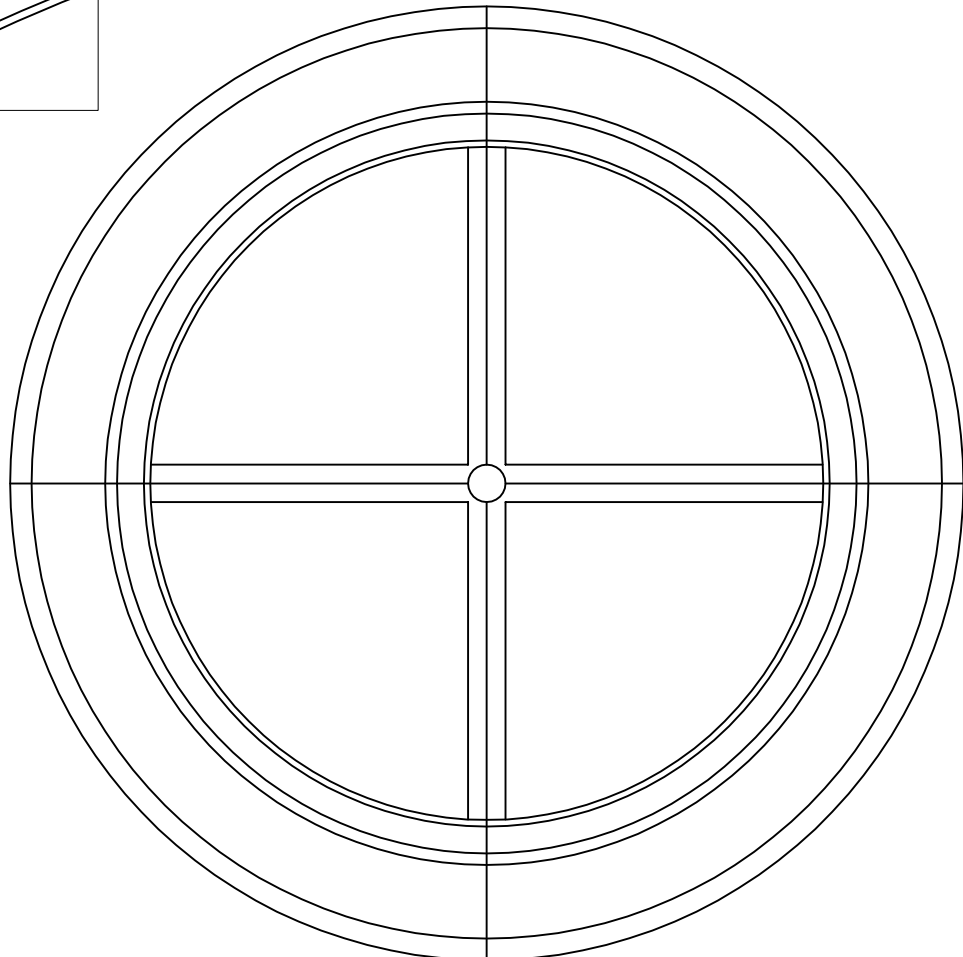

RWM®

© Copyright 2024

RWM Inc.

6419 South Cottonwood Street, Murray, Utah 84107

Phone: 801-268-2400 Fax: 801-268-2522

E-mail: info@rwm-inc.com

Visit our website at www.rwm-inc.com

8'-6" Diameter Surface Mount Dome: 4 Part

RWM®

© Copyright 2024

RWM Inc.

6419 South Cottonwood Street, Murray, Utah 84107

Phone: 801-268-2400 Fax: 801-268-2522

E-mail: info@rwm-inc.com

Visit our website at www.rwm-inc.com

8'-6" Diameter Surface Mount Dome: 4 Part with Lightcove