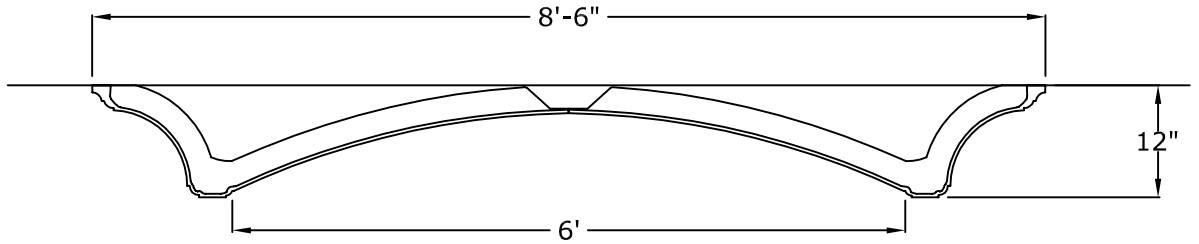

RWM®

© Copyright 2024

RWM Inc.

6419 South Cottonwood Street, Murray, Utah 84107

Phone: 801-268-2400 Fax: 801-268-2522

E-mail: info@rwm-inc.com

Visit our website at www.rwm-inc.com

8'-6" Diameter Surface Mount Dome: 4 Part