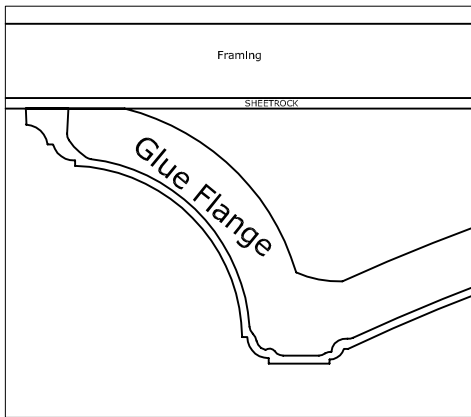

RWM®

© Copyright 2024

RWM Inc.

6419 South Cottonwood Street, Murray, Utah 84107

Phone: 801-268-2400 Fax: 801-268-2522

E-mail: info@rwm-inc.com

Visit our website at www.rwm-inc.com

8'-6" Diameter Surface Mount Dome: 4 Part

RWM®

© Copyright 2024

RWM Inc.

6419 South Cottonwood Street, Murray, Utah 84107

Phone: 801-268-2400 Fax: 801-268-2522

E-mail: info@rwm-inc.com

Visit our website at www.rwm-inc.com

8'-6" Diameter Surface Mount Dome: 4 Part with Lightcove