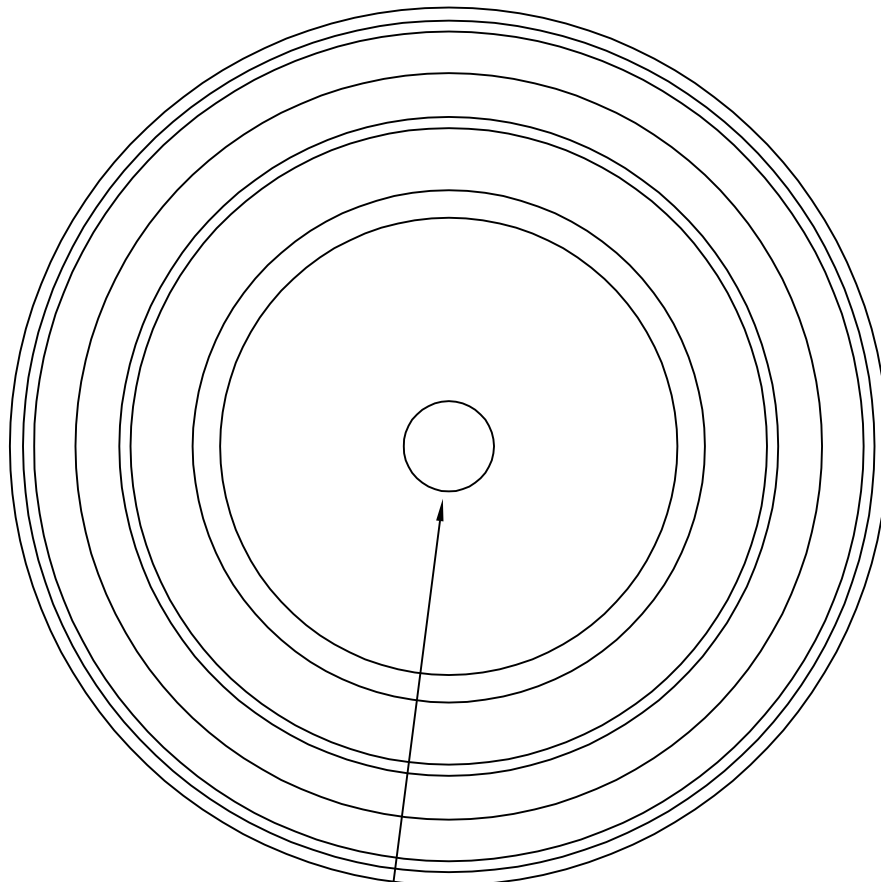

### 39" Surface Mount Dome

Optional Center Hole

**RWM**®

© Copyright 2016

### 39" Surface Mount Dome with Lightcove

Optional Center Hole