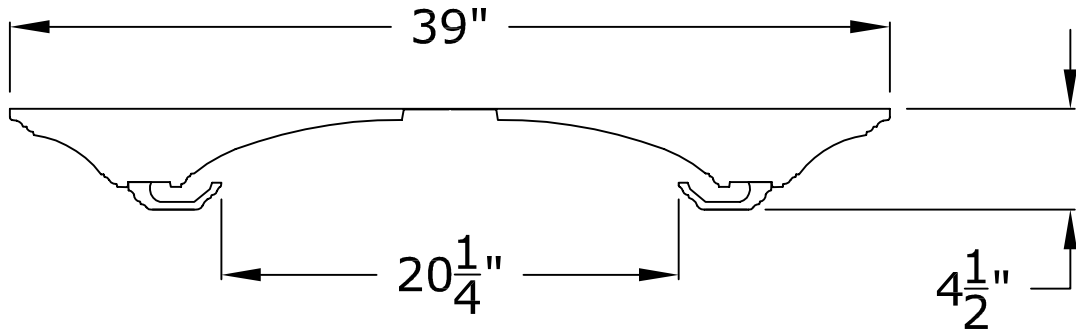

39" Surface Mount Dome with Lightcove