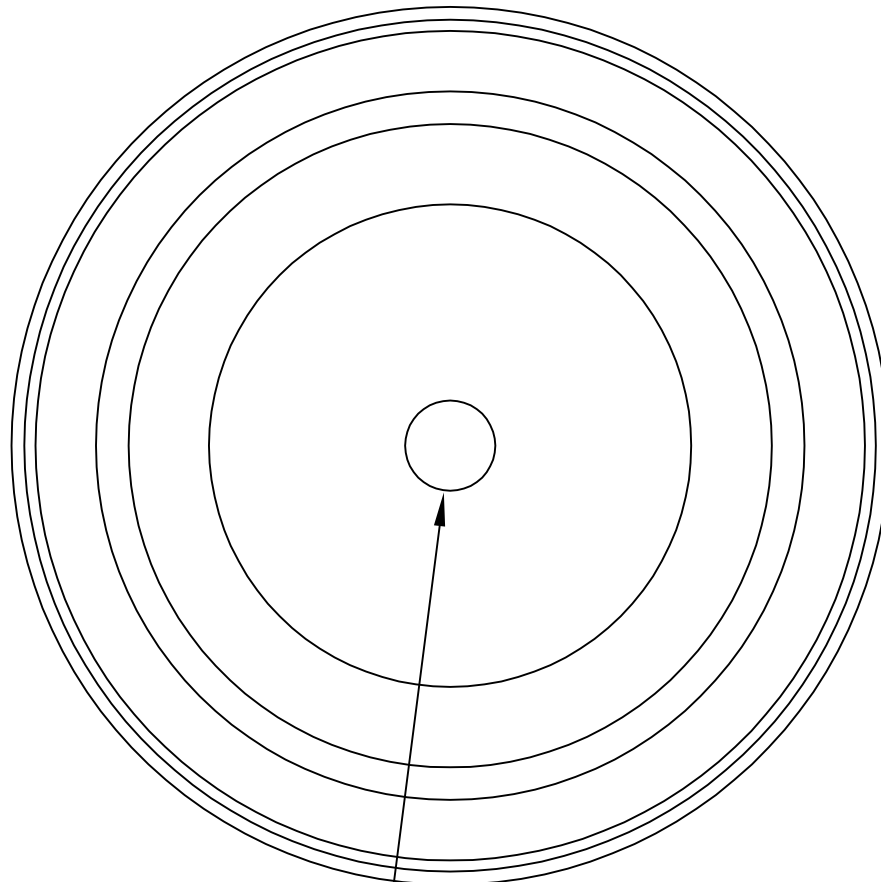

### 39" Surface Mount Dome

Optional Center Hole

**RWM**®

© Copyright 2016

### 39" Surface Mount Dome with Lightcove

Optional Center Hole