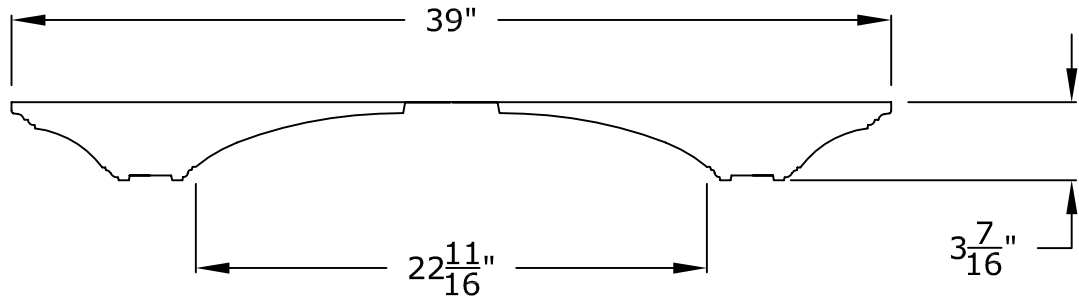

### 39" Surface Mount Dome

Optional Center Hole

**RWM**®

© Copyright 2016

### 39" Surface Mount Dome with Lightcove

Optional Center Hole