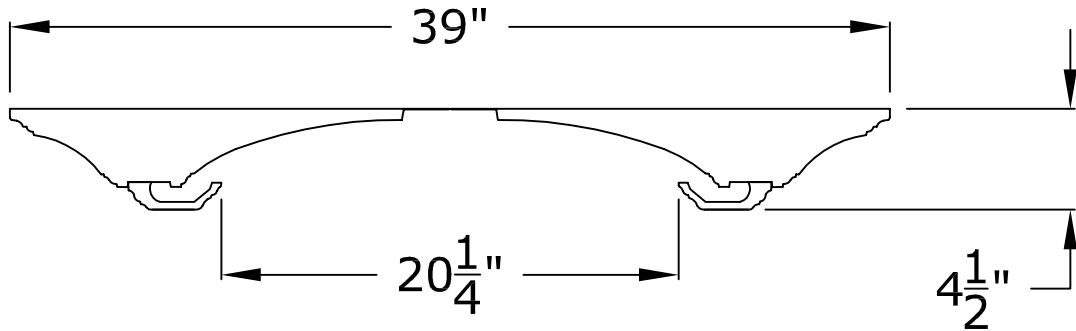

39" Surface Mount Dome with Lightcove

Optional Center Hole