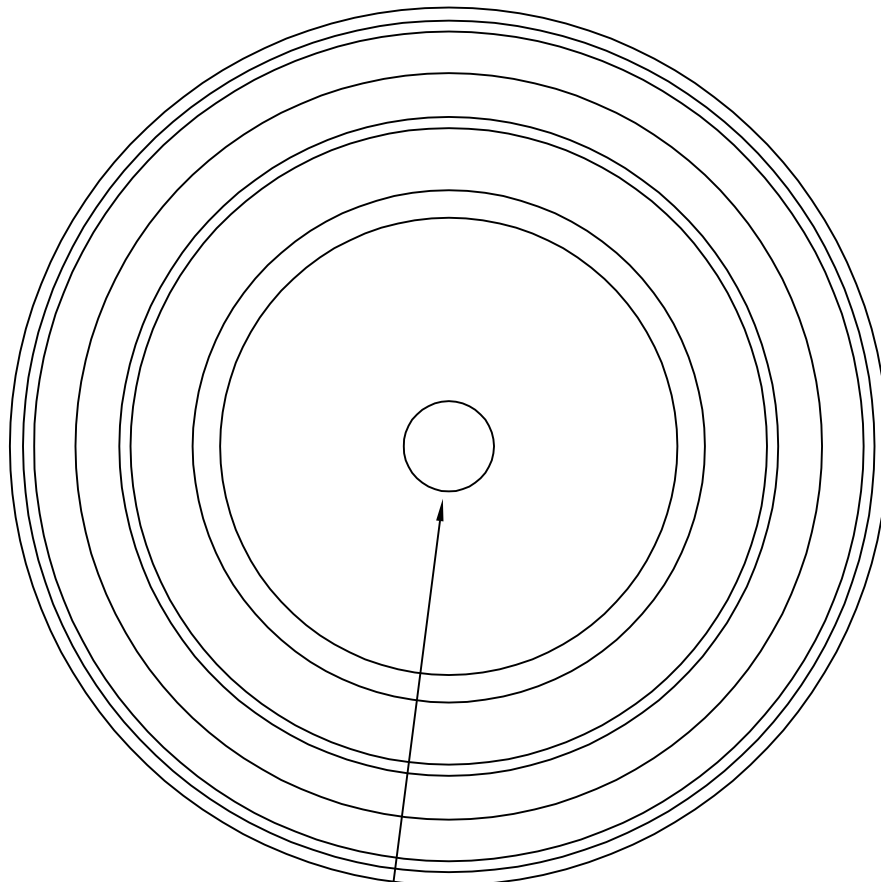

39" Surface Mount Dome with Lightcove

Optional Center Hole