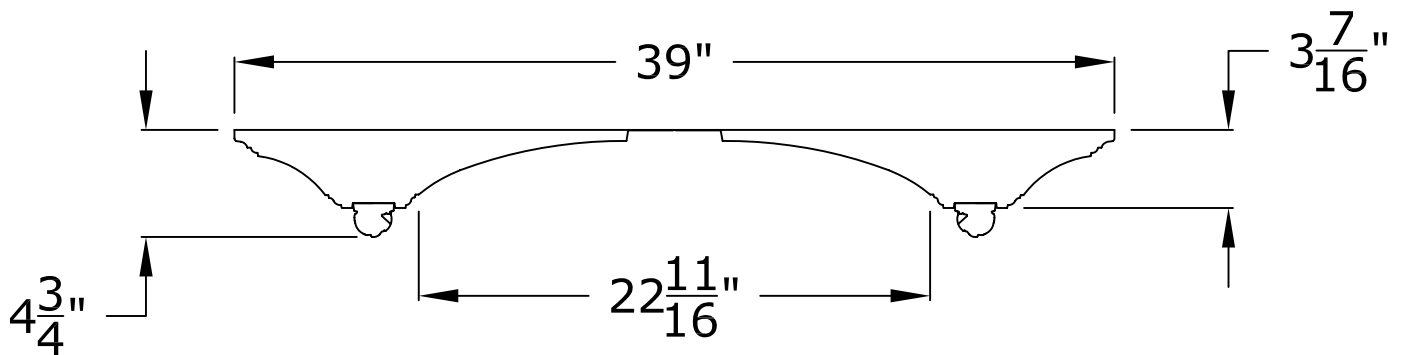

39" Surface Mount Dome With Acanthus & Pearl

RWM[®]

© Copyright 2012

RWM Inc.

6419 South Cottonwood Street, Murray, Utah 84107

Phone: 801-268-2400 Toll Free: 1-855-RWM-ARTS (796-2787)

Fax: 801-268-2522 E-mail: info@rwm-inc.com