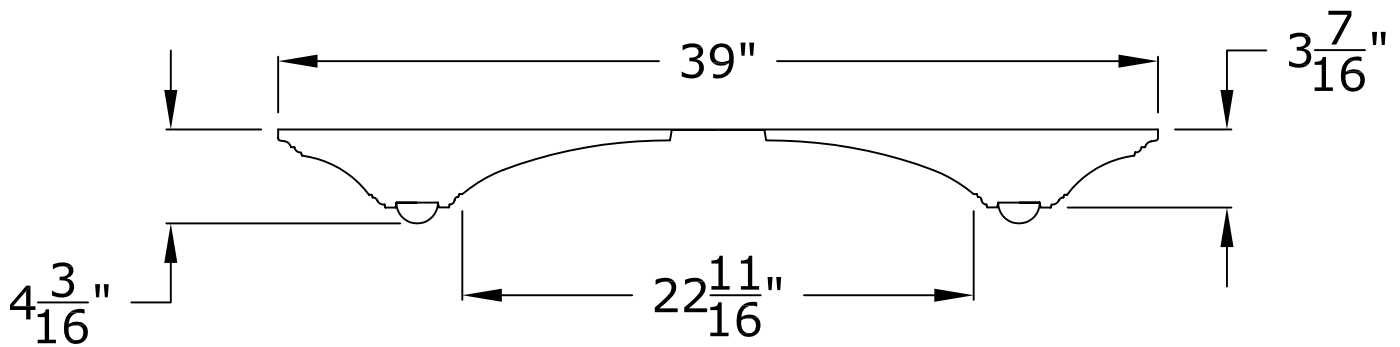

39" Surface Mount Dome With Bullnose

RWM®

© Copyright 2016

RWM Inc.

6419 South Cottonwood Street, Murray, Utah 84107
Phone: 801-268-2400 Toll Free: 1-855-RWM-ARTS (796-2787)
Fax: 801-268-2522 E-mail: info@rwm-inc.com

Visit our website at www.rwm-inc.com

39" Surface Mount Dome with Lightcove and Bullnose

Optional Center Hole