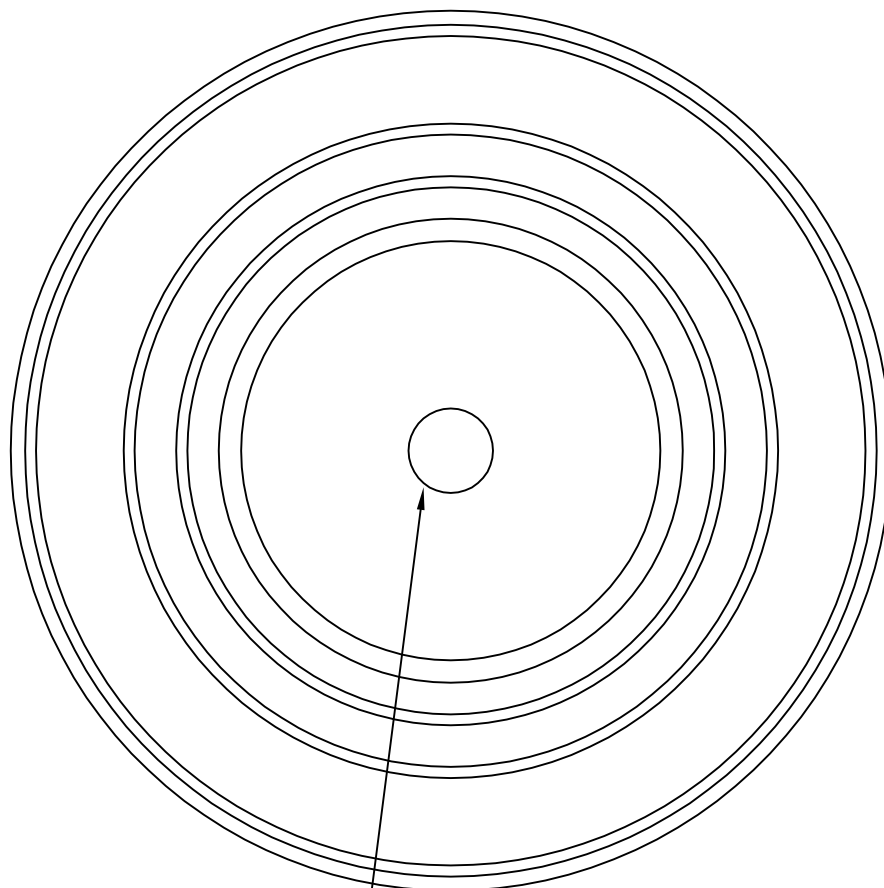

39" Surface Mount Dome With Bullnose

RWM®

© Copyright 2016

RWM Inc.

6419 South Cottonwood Street, Murray, Utah 84107
Phone: 801-268-2400 Toll Free: 1-855-RWM-ARTS (796-2787)
Fax: 801-268-2522 E-mail: info@rwm-inc.com

Visit our website at www.rwm-inc.com

39" Surface Mount Dome with Lightcove and Bullnose

Optional Center Hole