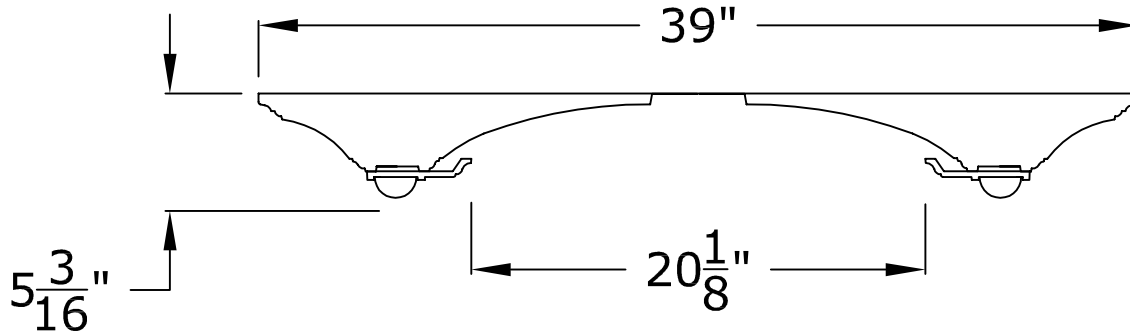

39" Surface Mount Dome With Bullnose

RWM®

© Copyright 2016

RWM Inc.

6419 South Cottonwood Street, Murray, Utah 84107
Phone: 801-268-2400 Toll Free: 1-855-RWM-ARTS (796-2787)
Fax: 801-268-2522 E-mail: info@rwm-inc.com

Visit our website at www.rwm-inc.com

39" Surface Mount Dome with Lightcove and Bullnose

Optional Center Hole