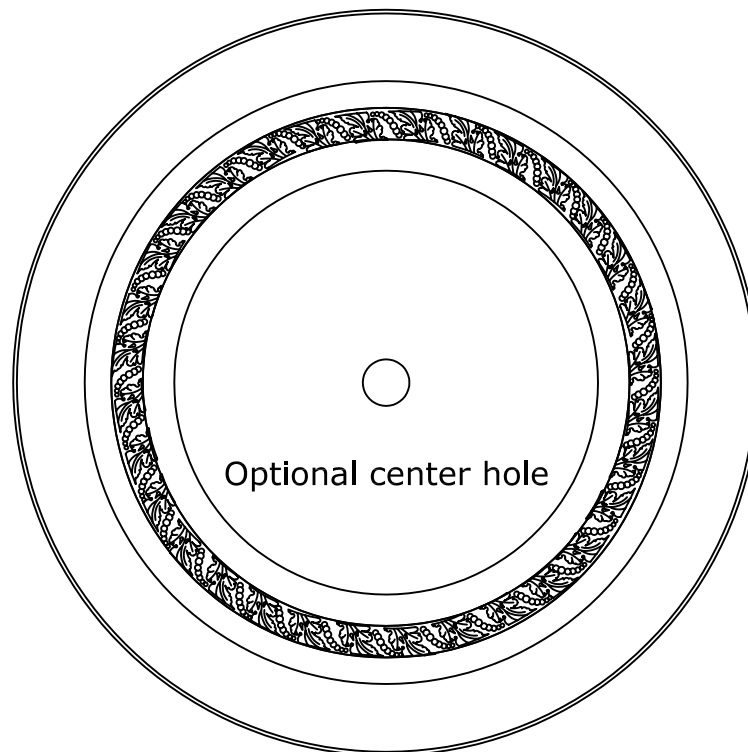

64" Surface Mount Dome: With Acanthus and Pearl

RWM®

© Copyright 2012

RWM Inc.

6419 South Cottonwood Street, Murray, Utah 84107
Phone: 801-268-2400 Toll Free: 1-855-RWM-ARTS (796-2787)
Fax: 801-268-2522 E-mail: info@rwm-inc.com