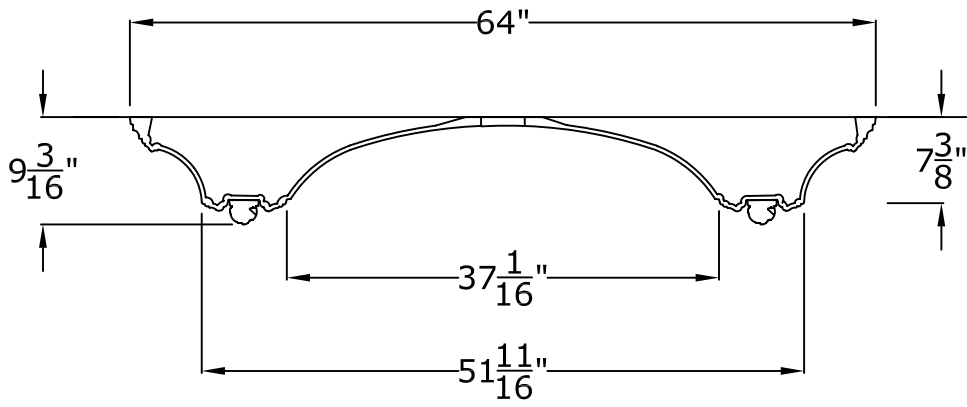

64" Surface Mount Dome: With Acanthus and Pearl

RWM®

© Copyright 2012

RWM Inc.

6419 South Cottonwood Street, Murray, Utah 84107
Phone: 801-268-2400 Toll Free: 1-855-RWM-ARTS (796-2787)
Fax: 801-268-2522 E-mail: info@rwm-inc.com