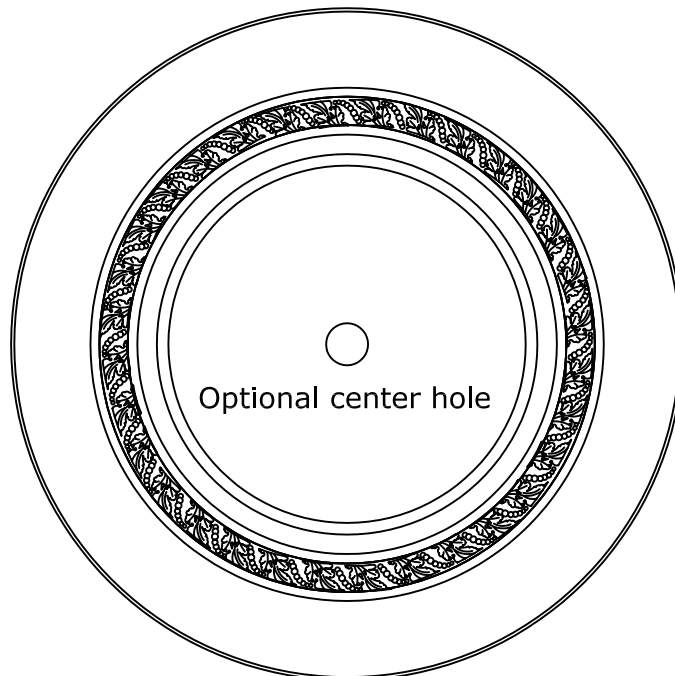

RWM®

© Copyright 2012

RWM Inc.

6419 South Cottonwood Street, Murray, Utah 84107
Phone: 801-268-2400 Toll Free: 1-855-RWM-ARTS (796-2787)
Fax: 801-268-2522 E-mail: info@rwm-inc.com

Visit our website at www.rwm-inc.com

64" Surface Mount Dome: With Acanthus & Pearl Lightcove