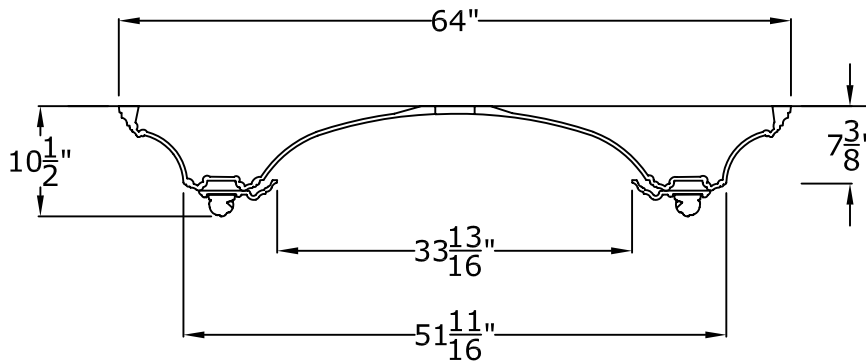

RWM®

© Copyright 2012

RWM Inc.

6419 South Cottonwood Street, Murray, Utah 84107
Phone: 801-268-2400 Toll Free: 1-855-RWM-ARTS (796-2787)
Fax: 801-268-2522 E-mail: info@rwm-inc.com

Visit our website at www.rwm-inc.com

64" Surface Mount Dome: With Acanthus & Pearl Lightcove