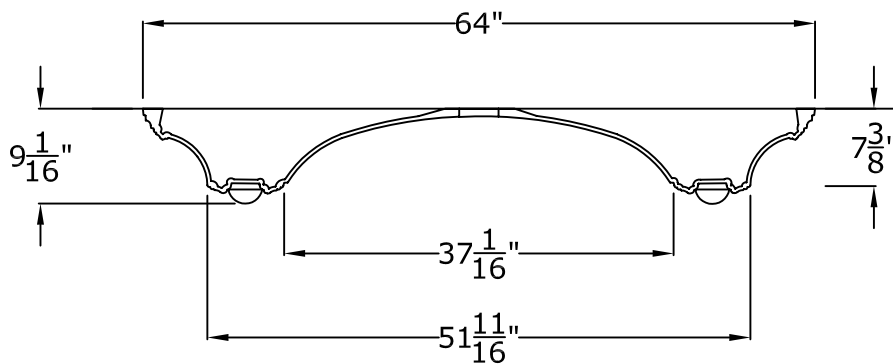

64" Surface Mount Dome: With Bullnose

RWM®

© Copyright 2012

RWM Inc.

6419 South Cottonwood Street, Murray, Utah 84107
Phone: 801-268-2400 Toll Free: 1-855-RWM-ARTS (796-2787)
Fax: 801-268-2522 E-mail: info@rwm-inc.com