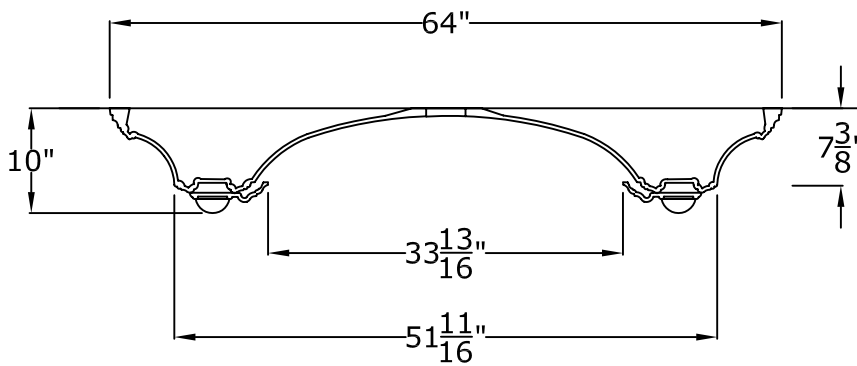

64" Surface Mount Dome: With Bullnose Lightcove