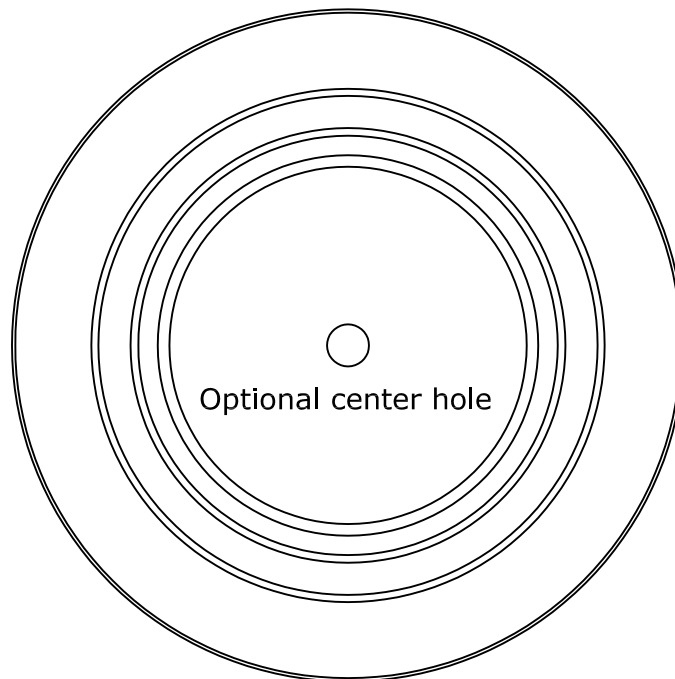

64" Surface Mount Dome: With Bullnose Lightcove