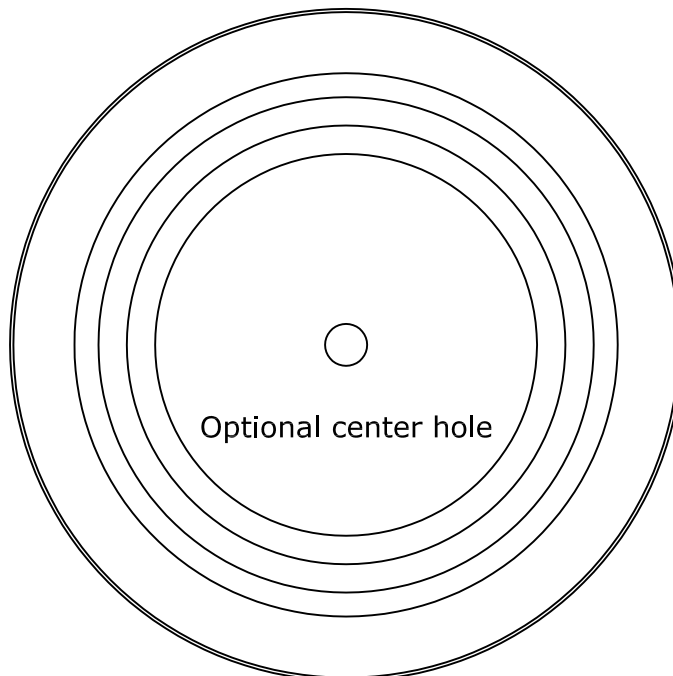

64" Surface Mount Dome: With Bullnose

RWM®

© Copyright 2012

RWM Inc.

6419 South Cottonwood Street, Murray, Utah 84107
Phone: 801-268-2400 Toll Free: 1-855-RWM-ARTS (796-2787)
Fax: 801-268-2522 E-mail: info@rwm-inc.com