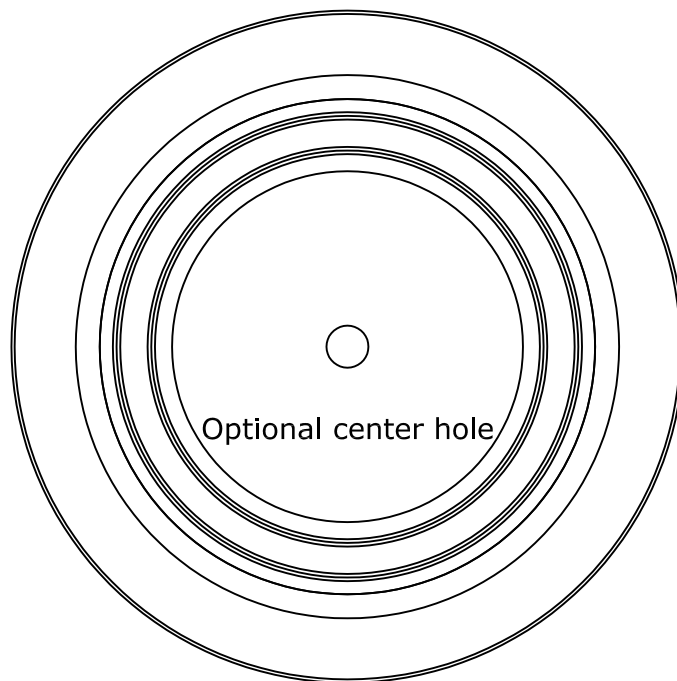

© Copyright 2012

RWM Inc.

6419 South Cottonwood Street, Murray, Utah 84107
Phone: 801-268-2400 Toll Free: 1-855-RWM-ARTS (796-2787)
Fax: 801-268-2522 E-mail: info@rwm-inc.com

Visit our website at www.rwm-inc.com

64" Surface Mount Dome: With Smooth Lightcove