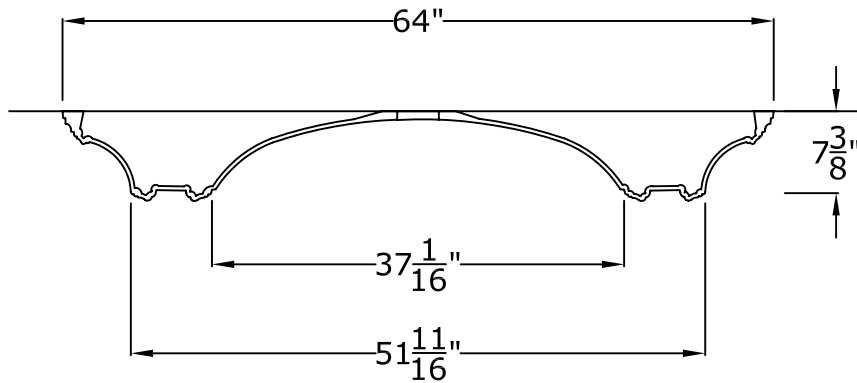

64" Surface Mount Dome: Smooth Style

© Copyright 2012

RWM Inc.

6419 South Cottonwood Street, Murray, Utah 84107
Phone: 801-268-2400 Toll Free: 1-855-RWM-ARTS (796-2787)
Fax: 801-268-2522 E-mail: info@rwm-inc.com