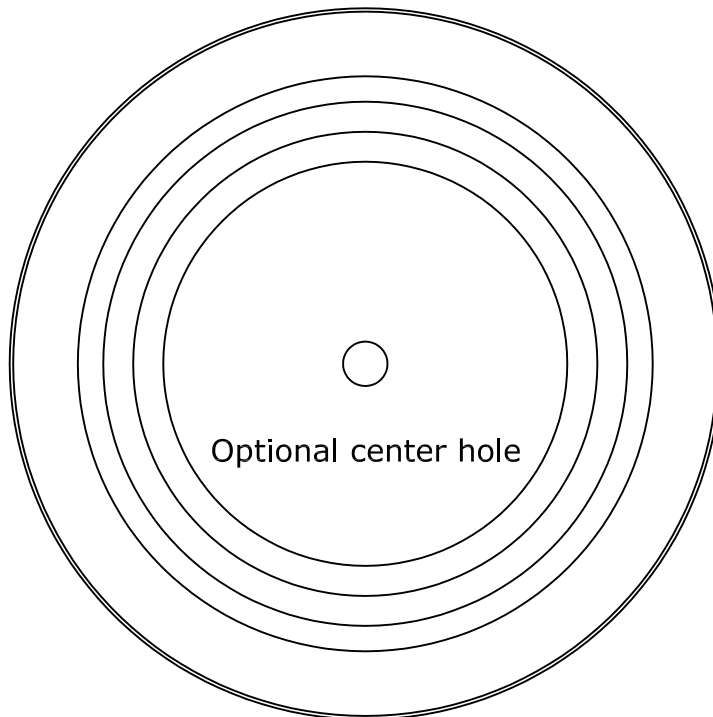

64" Surface Mount Dome: Smooth Style

© Copyright 2012

RWM Inc.

6419 South Cottonwood Street, Murray, Utah 84107
Phone: 801-268-2400 Toll Free: 1-855-RWM-ARTS (796-2787)
Fax: 801-268-2522 E-mail: info@rwm-inc.com