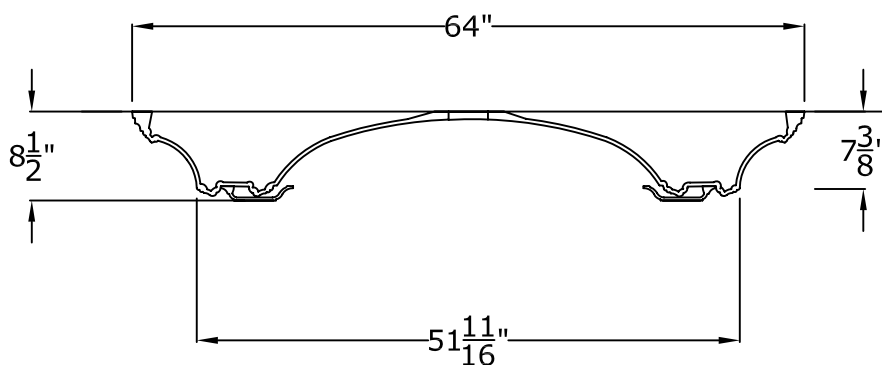

© Copyright 2012

RWM Inc.

6419 South Cottonwood Street, Murray, Utah 84107
Phone: 801-268-2400 Toll Free: 1-855-RWM-ARTS (796-2787)
Fax: 801-268-2522 E-mail: info@rwm-inc.com

Visit our website at www.rwm-inc.com

64" Surface Mount Dome: With Smooth Lightcove