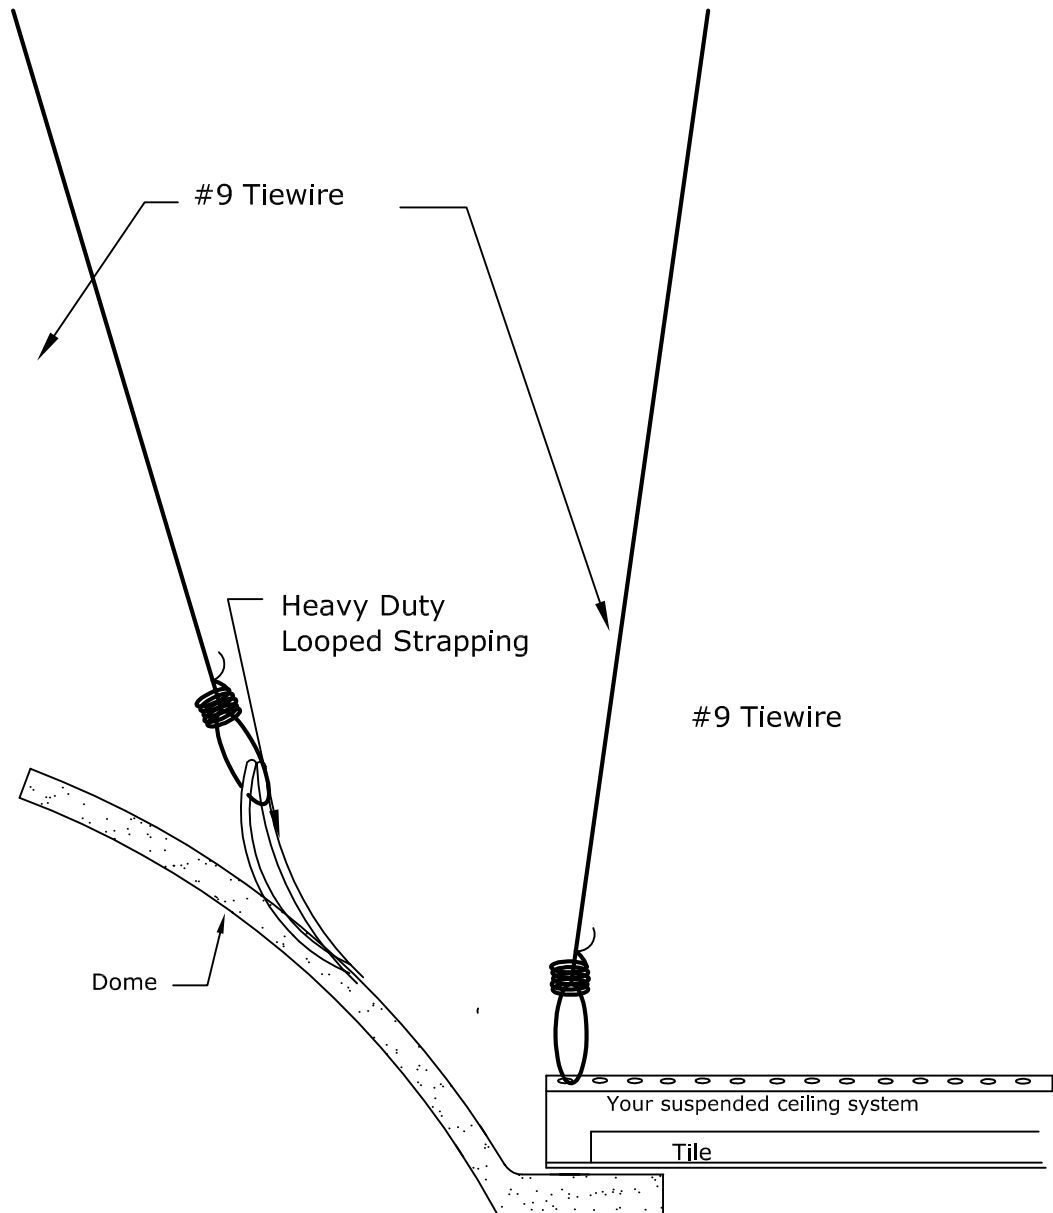

Suspended Dome without Lightcove or Casing

RWM[®]

© Copyright 2013

RWM Inc.

6419 South Cottonwood Street, Murray, Utah 84107

Phone: 801-268-2400 Toll Free: 1-855-RWM-ARTS (796-2787)

Fax: 801-268-2522 E-mail: info@rwm-inc.com

Visit our website at www.rwm-inc.com

Suspended Ceiling Suggestions: For Smaller One-Piece Domes*

* See special hanging suggestions for multi-piece domes.

RWM®

© Copyright 2013

RWM Inc.

6419 South Cottonwood Street, Murray, Utah 84107