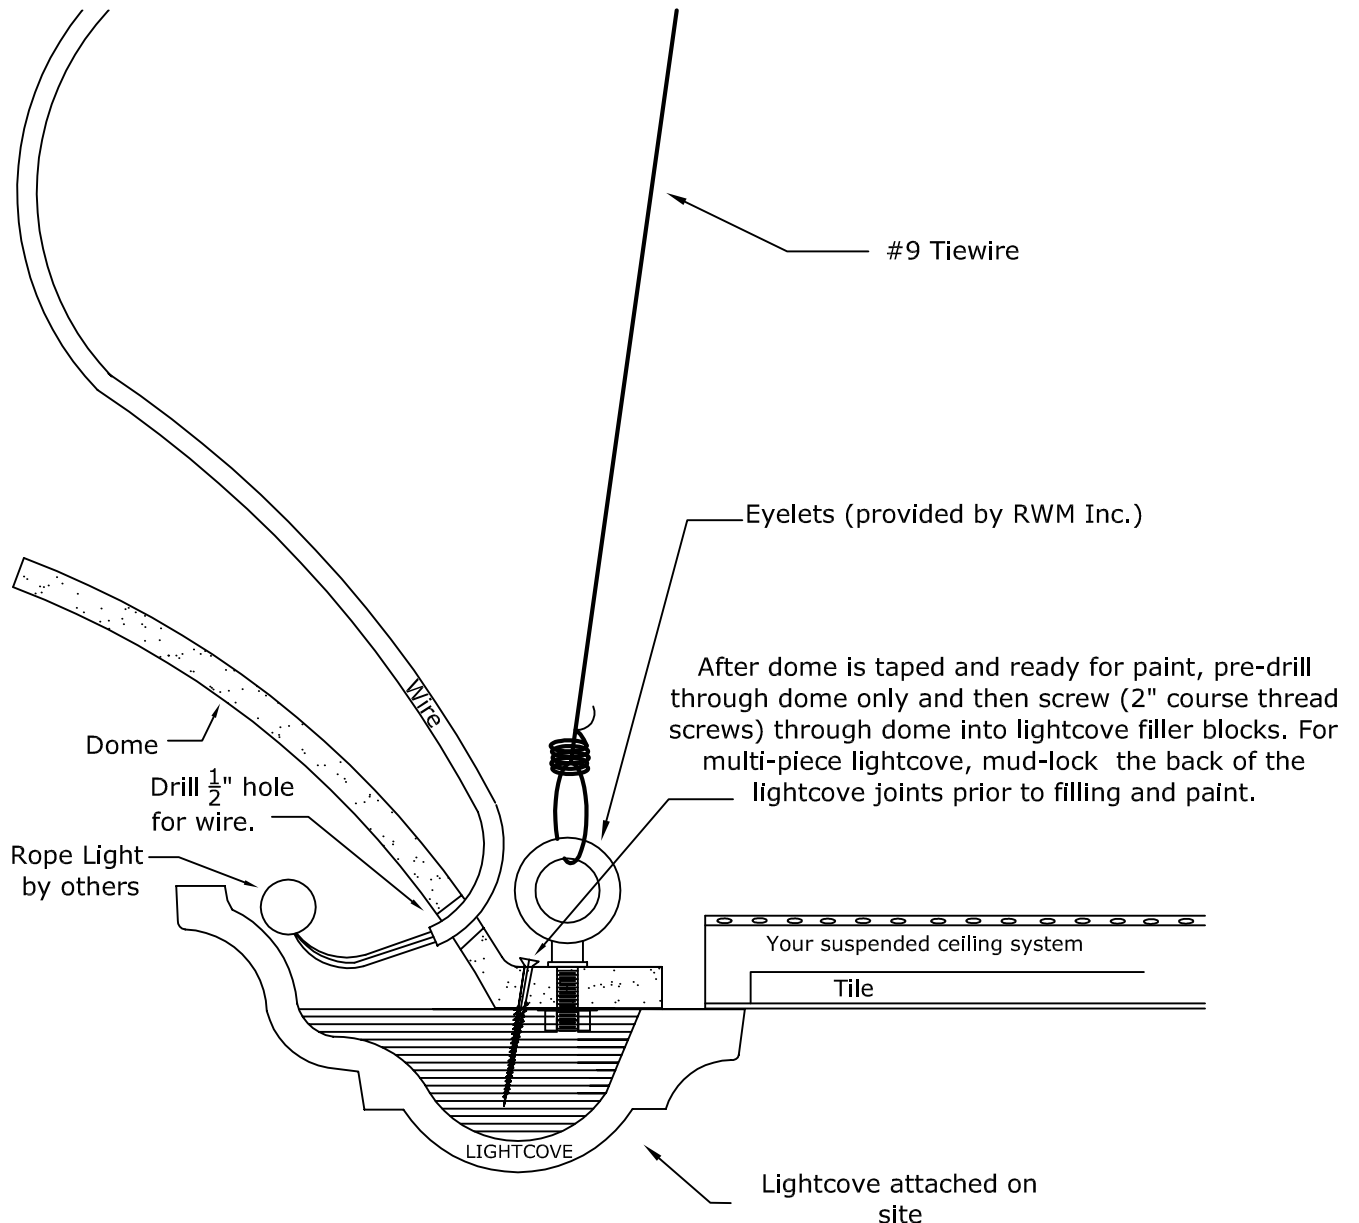

Suspended Dome without Lightcove or Casing

RWM[®]

© Copyright 2013

RWM Inc.

6419 South Cottonwood Street, Murray, Utah 84107

Phone: 801-268-2400 Toll Free: 1-855-RWM-ARTS (796-2787)

Fax: 801-268-2522 E-mail: info@rwm-inc.com

Visit our website at www.rwm-inc.com

Suspended Ceiling Suggestions: For Smaller One-Piece Domes*

* See special hanging suggestions for multi-piece domes.

RWM®

© Copyright 2013

RWM Inc.

6419 South Cottonwood Street, Murray, Utah 84107