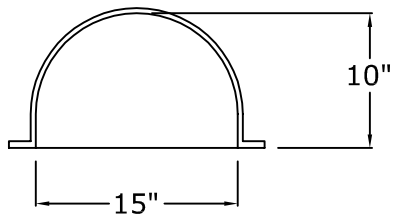

15" x 10 $\frac{1}{2}$ " Smooth Niche Cab

Rough Framing Dimensions:

16 $\frac{1}{2}$ " Wide x 48" High (for full height niche cab). Add an additional $\frac{3}{4}$ " for our seat.