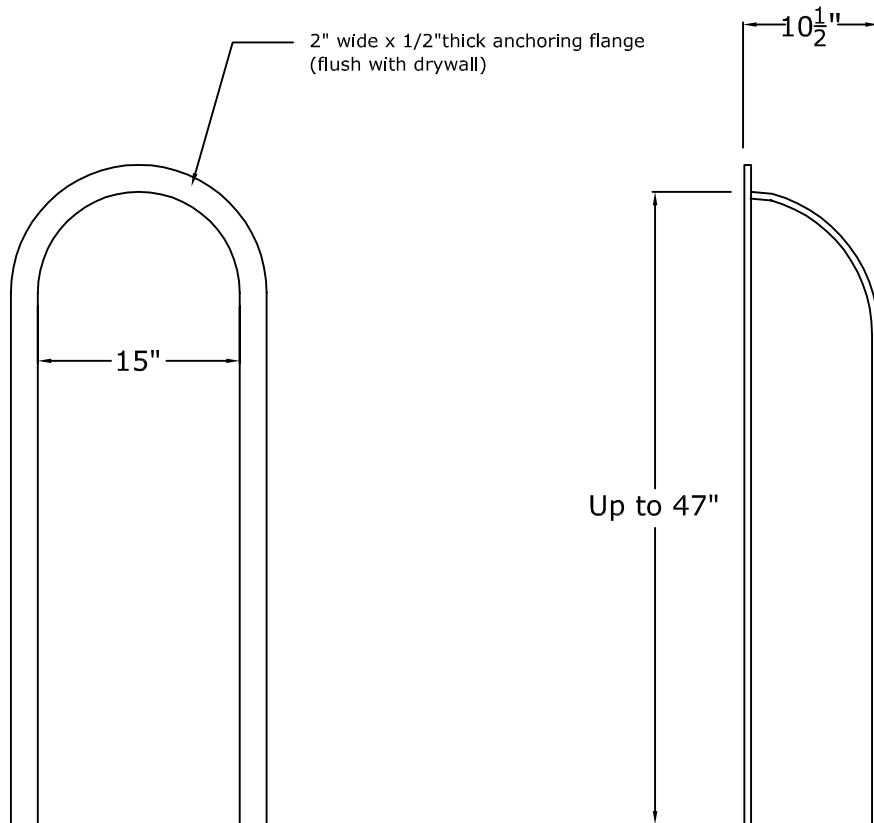

15" x 10 $\frac{1}{2}$ " Smooth Niche Cab

Rough Framing Dimensions:

16 $\frac{1}{2}$ " Wide x 48" High (for full height niche cab). Add an additional $\frac{3}{4}$ " for our seat.