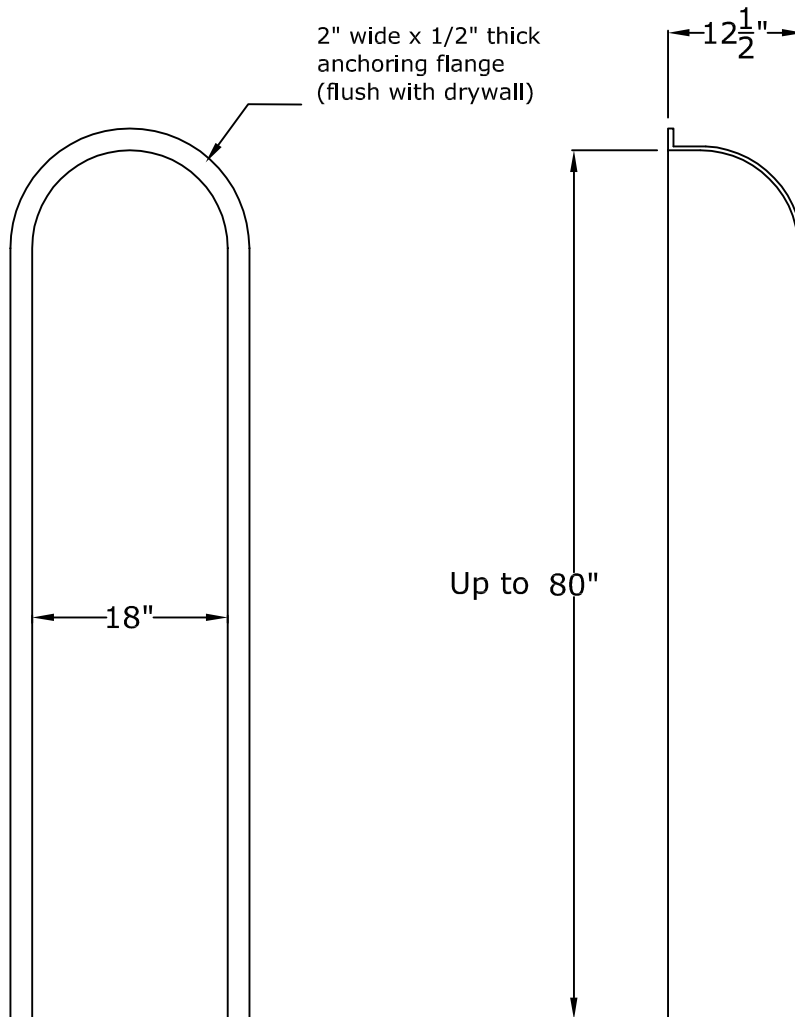

18" x 12 $\frac{1}{2}$ " Smooth Niche Cab

Rough Framing Dimensions:

19 $\frac{1}{2}$ " Wide x 81" High (for full height niche cab). Add an additional $\frac{3}{4}$ " for our seat.